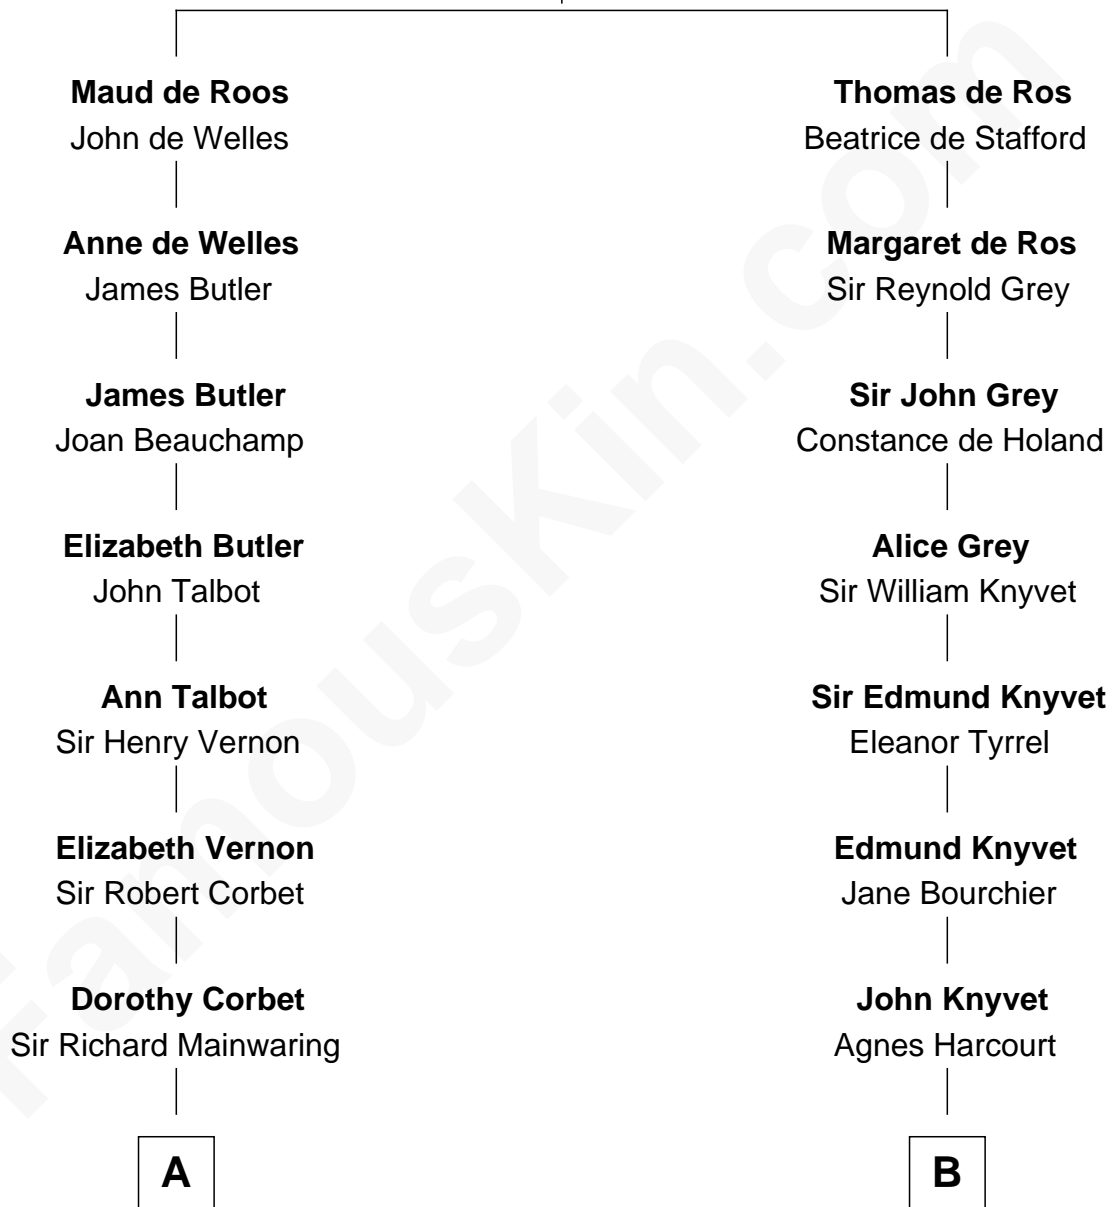

## Relationship Chart of

**Melvyn Douglas**

*Movie Actor*

16th cousin 2 times removed of

**Horace Gray**

*U.S. Supreme Court Justice*

**Sir William de Ros**  
Margery de Badlesmere

**C**

**Lena Priscilla Shackelford**  
Edouard Gregory Hesselberg

**Melvyn Douglas**  
*Movie Actor*

FamousKin.com