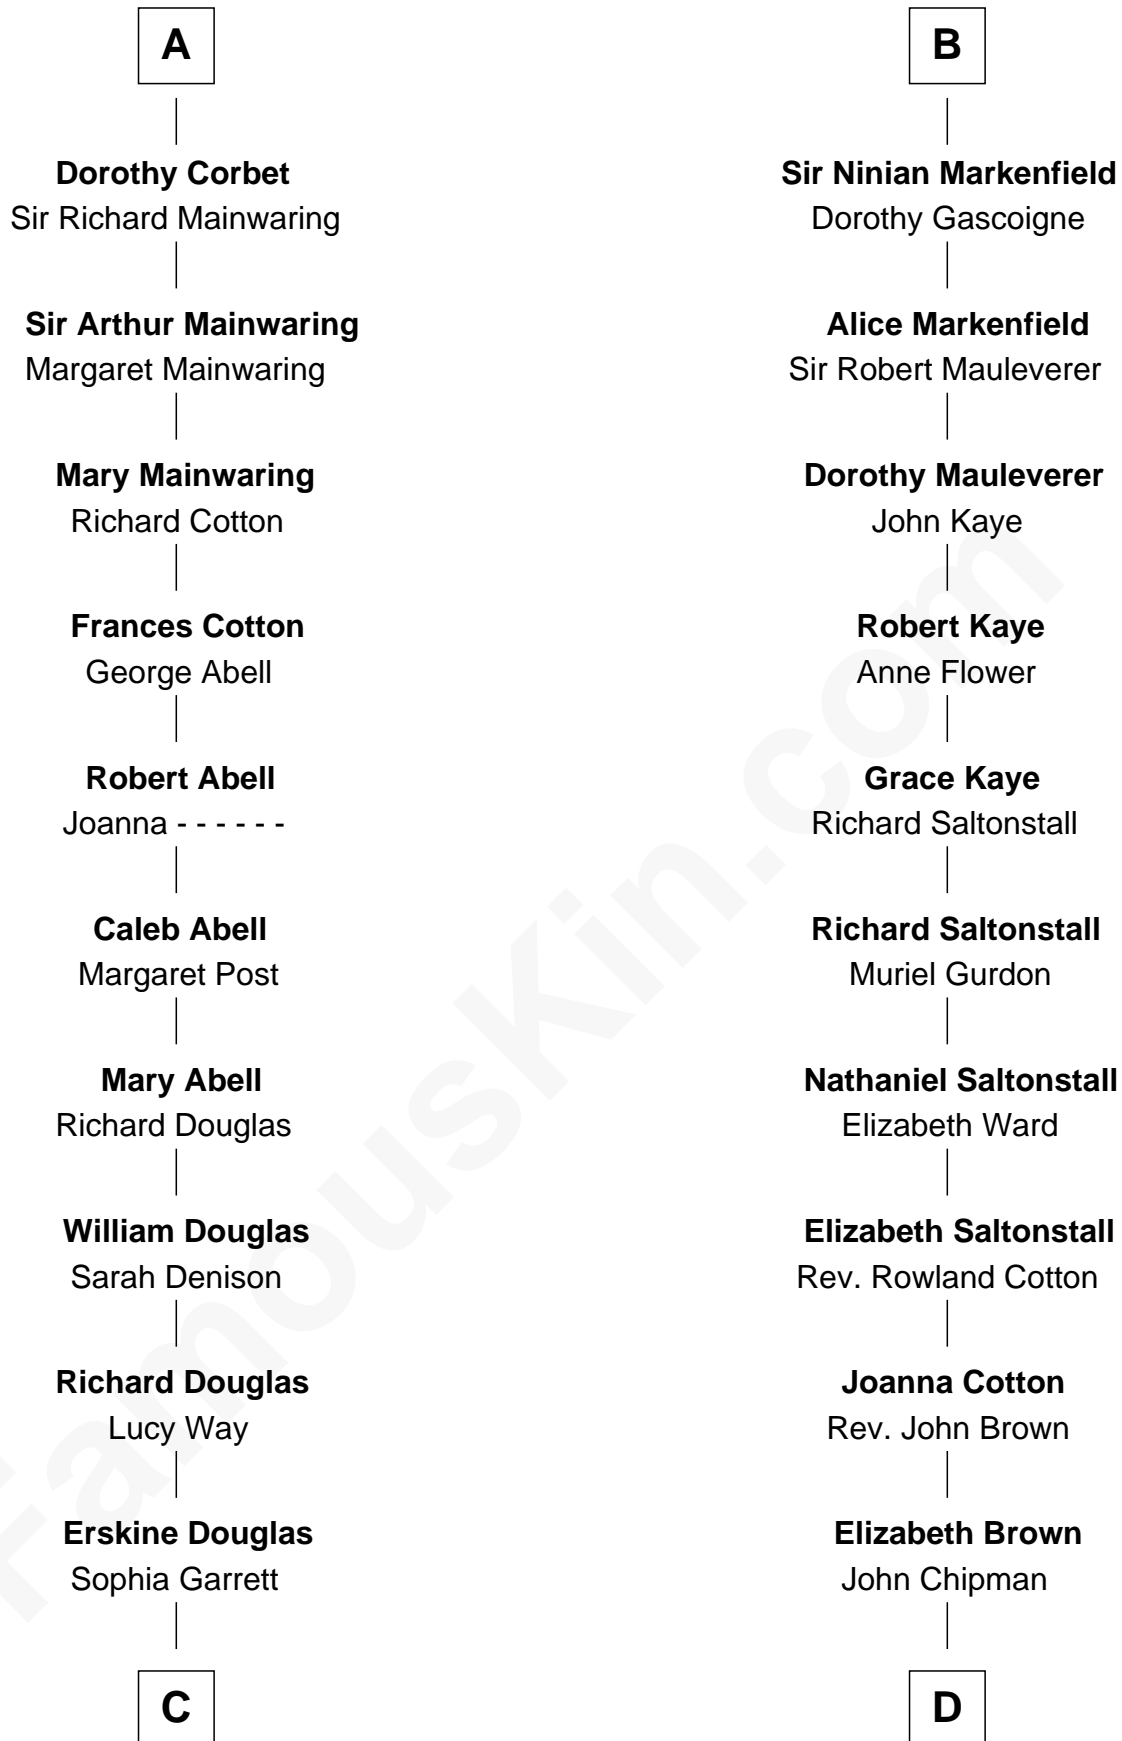

FamousKin.com Relationship Chart of

Melvyn Douglas

Movie Actor

19th cousin of

Horace Gray

U.S. Supreme Court Justice

Ralph VII de Toeni

Mary - - - - -

C

Emma Jane Douglas
Col. George Taliaferro Shackelford

Lena Priscilla Shackelford
Edouard Gregory Hesselberg

Melvyn Douglas
Movie Actor

D

Elizabeth Chipman
William Gray

Horace Gray
Harriet Upham

Horace Gray
U.S. Supreme Court Justice