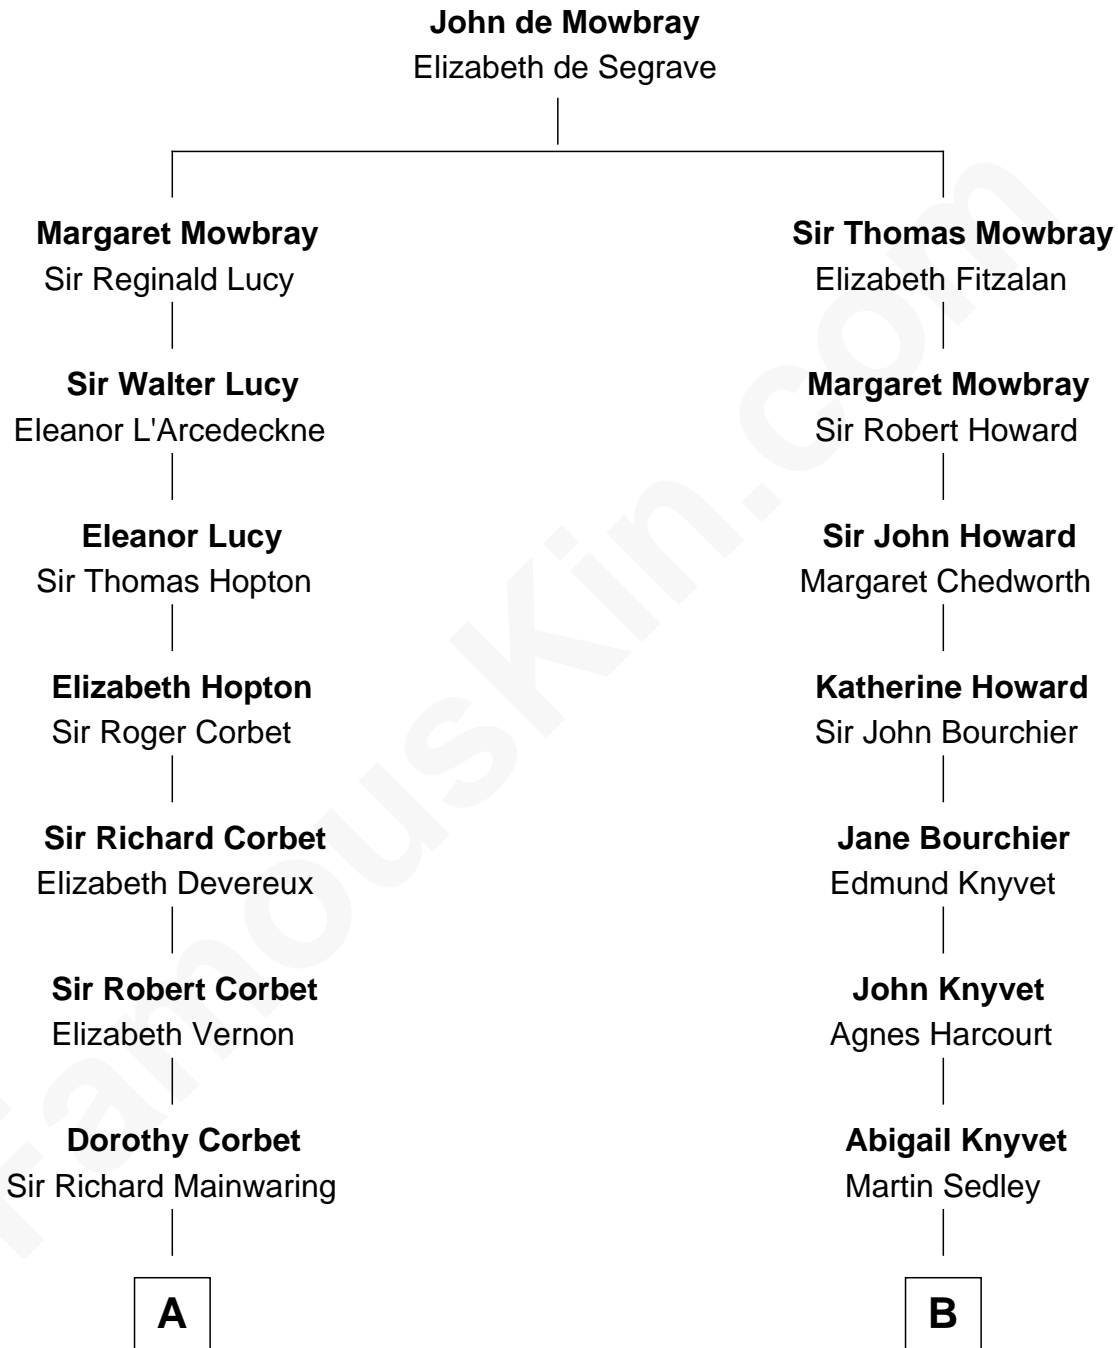

FamousKin.com
Relationship Chart of
Melvyn Douglas
Movie Actor

15th cousin 3 times removed of
Horace Gray
U.S. Supreme Court Justice

C

Lena Priscilla Shackelford
Edouard Gregory Hesselberg

Melvyn Douglas
Movie Actor

FamousKin.com