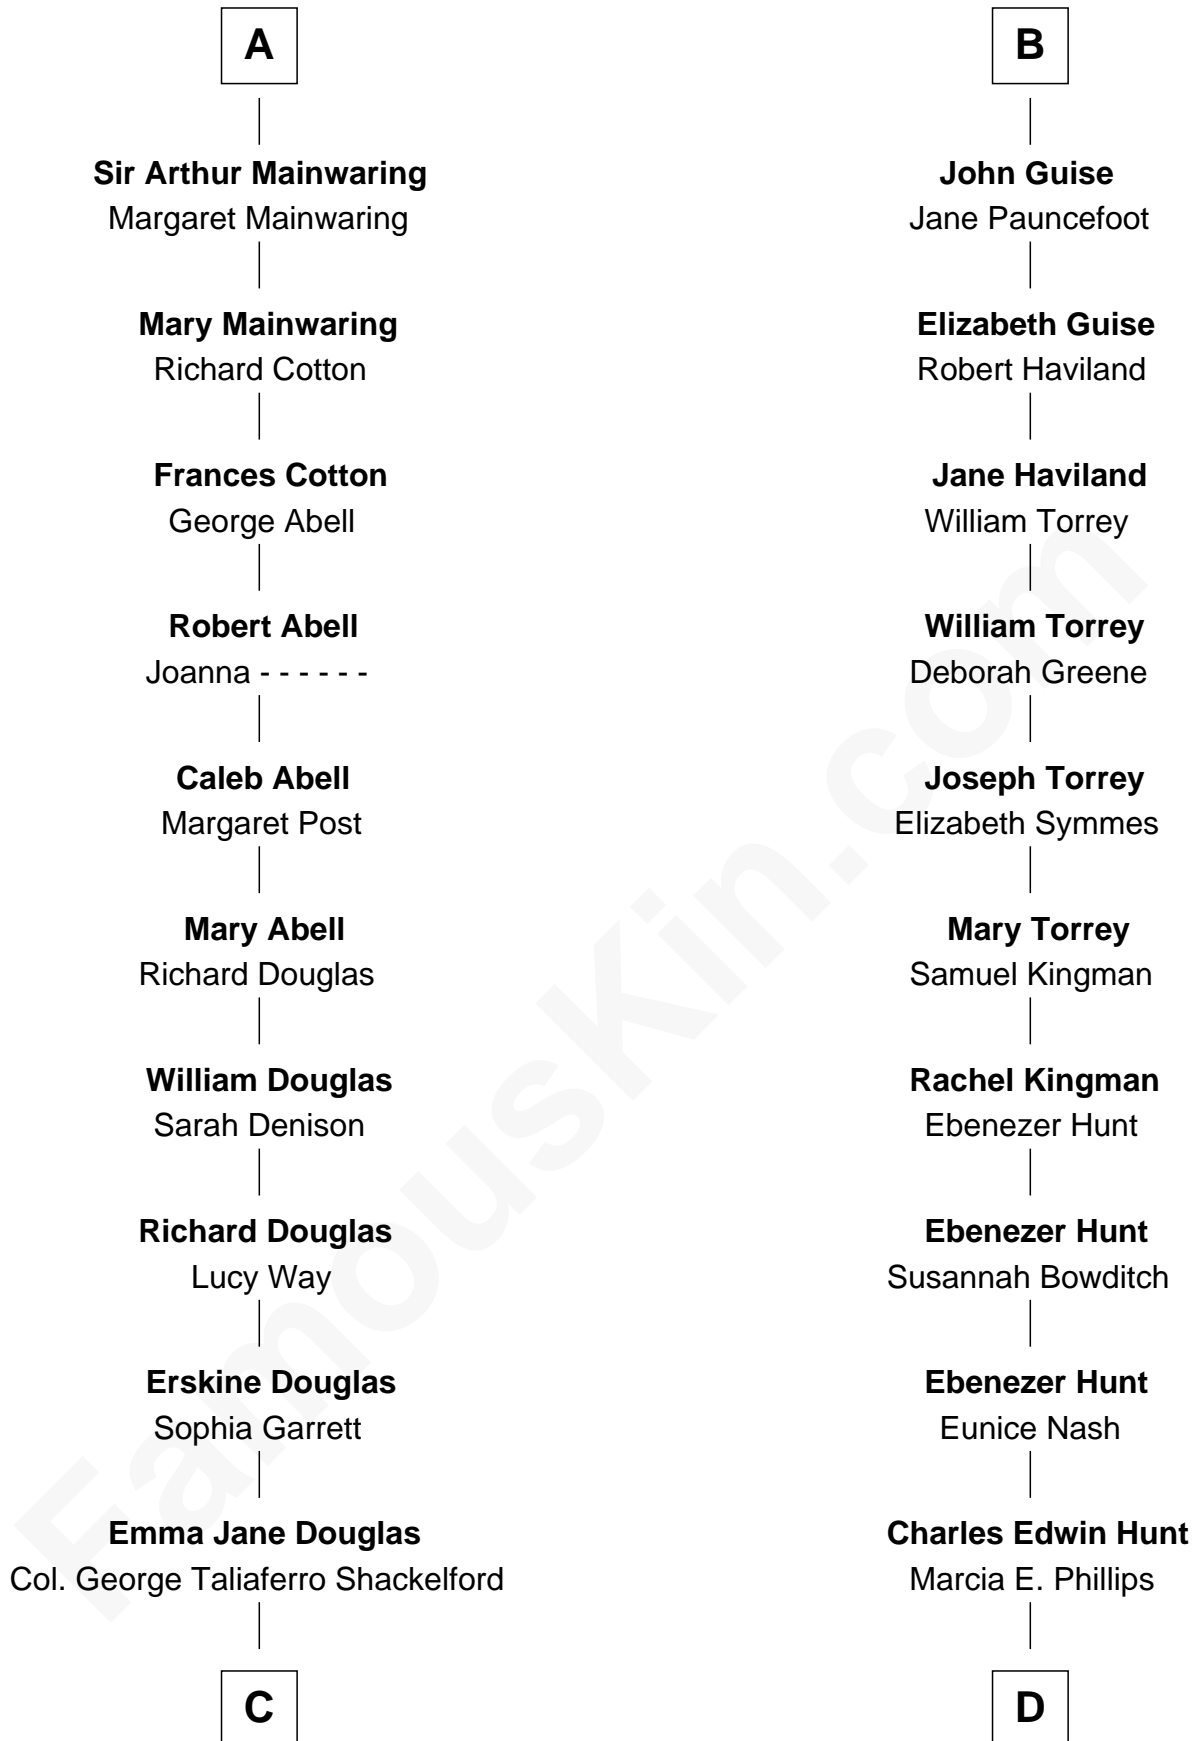

FamousKin.com
Relationship Chart of
Melvyn Douglas
Movie Actor

18th cousin 2 times removed of
Linda Hunt
TV and Movie Actress

Sir William de Ros
Margery de Badlesmere

C

Lena Priscilla Shackelford
Edouard Gregory Hesselberg