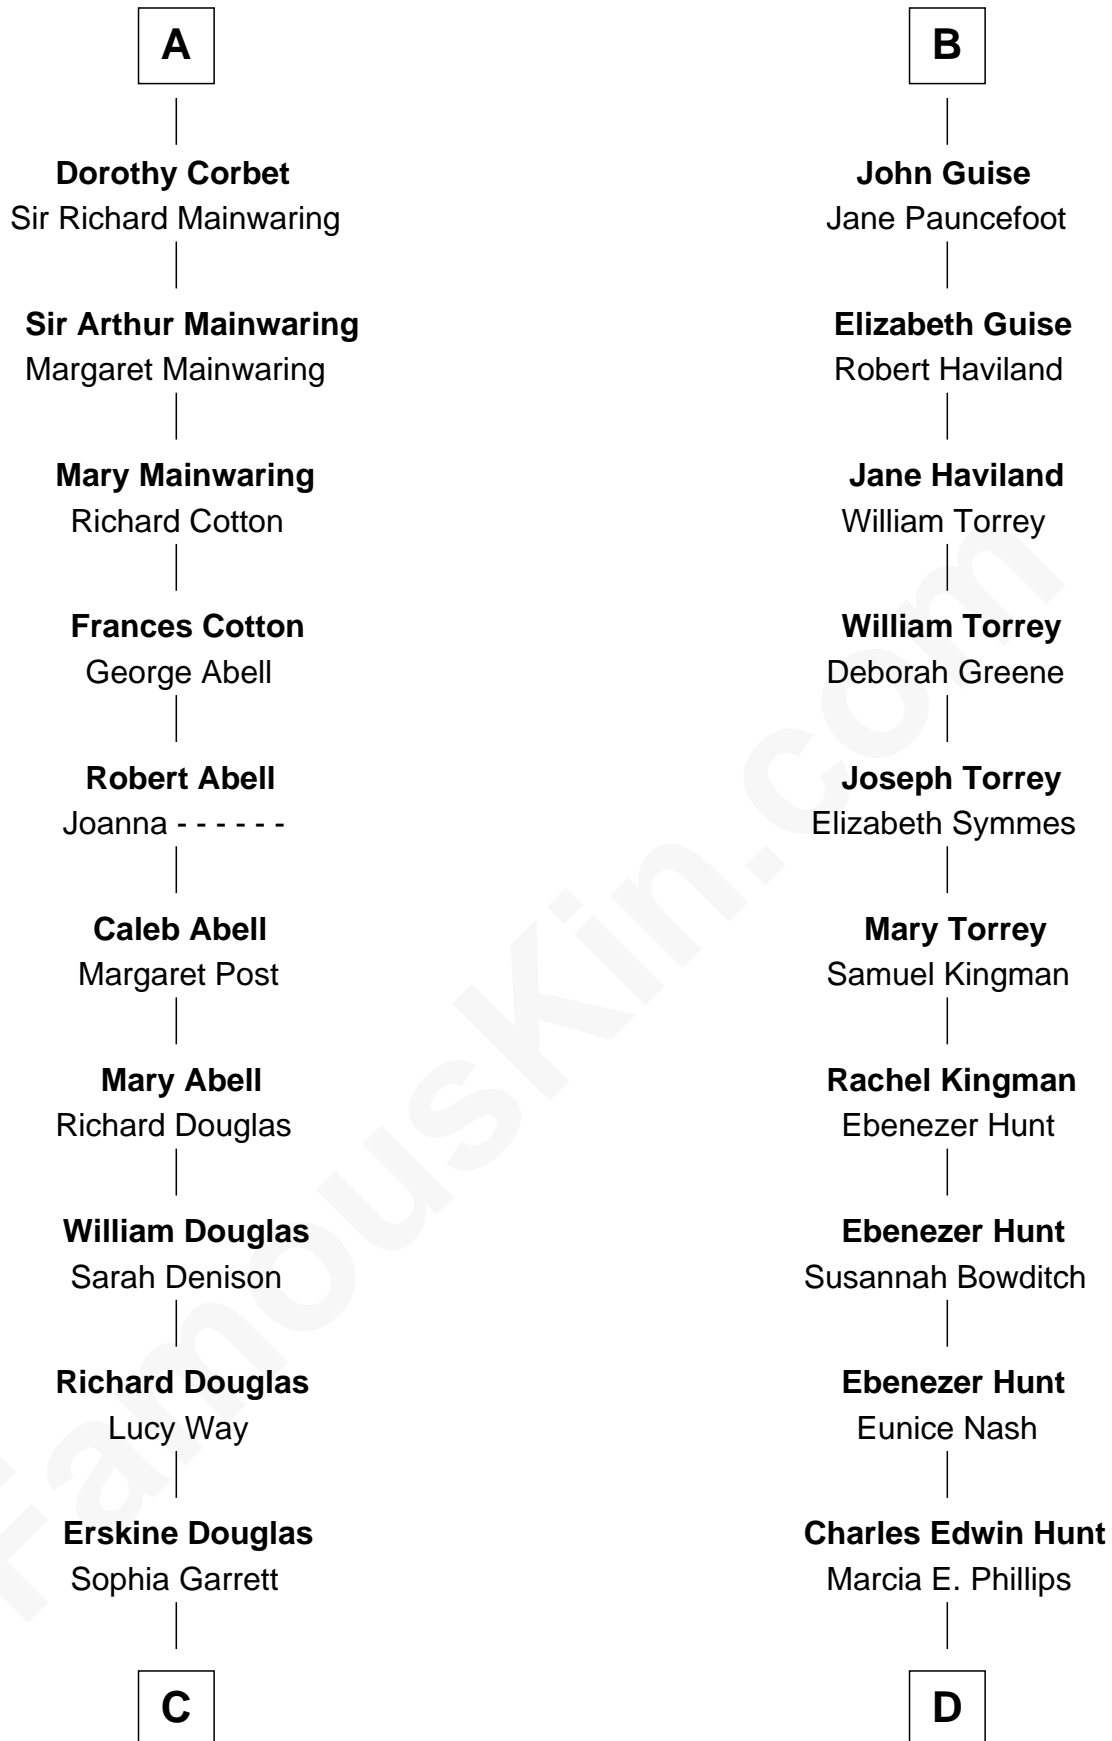

# FamousKin.com Relationship Chart of

**Melvyn Douglas**

*Movie Actor*

19th cousin 1 time removed of

**Linda Hunt**

*TV and Movie Actress*

**C**

**Emma Jane Douglas**  
Col. George Taliaferro Shackelford

**Lena Priscilla Shackelford**  
Edouard Gregory Hesselberg

**Melvyn Douglas**  
*Movie Actor*

**D**

**Charles Phillips Hunt**  
Ella Maria Read

**Charles Edwin Hunt**  
Louise Phipps Davy

**Raymond Davy Hunt**  
Elsie R. Doying