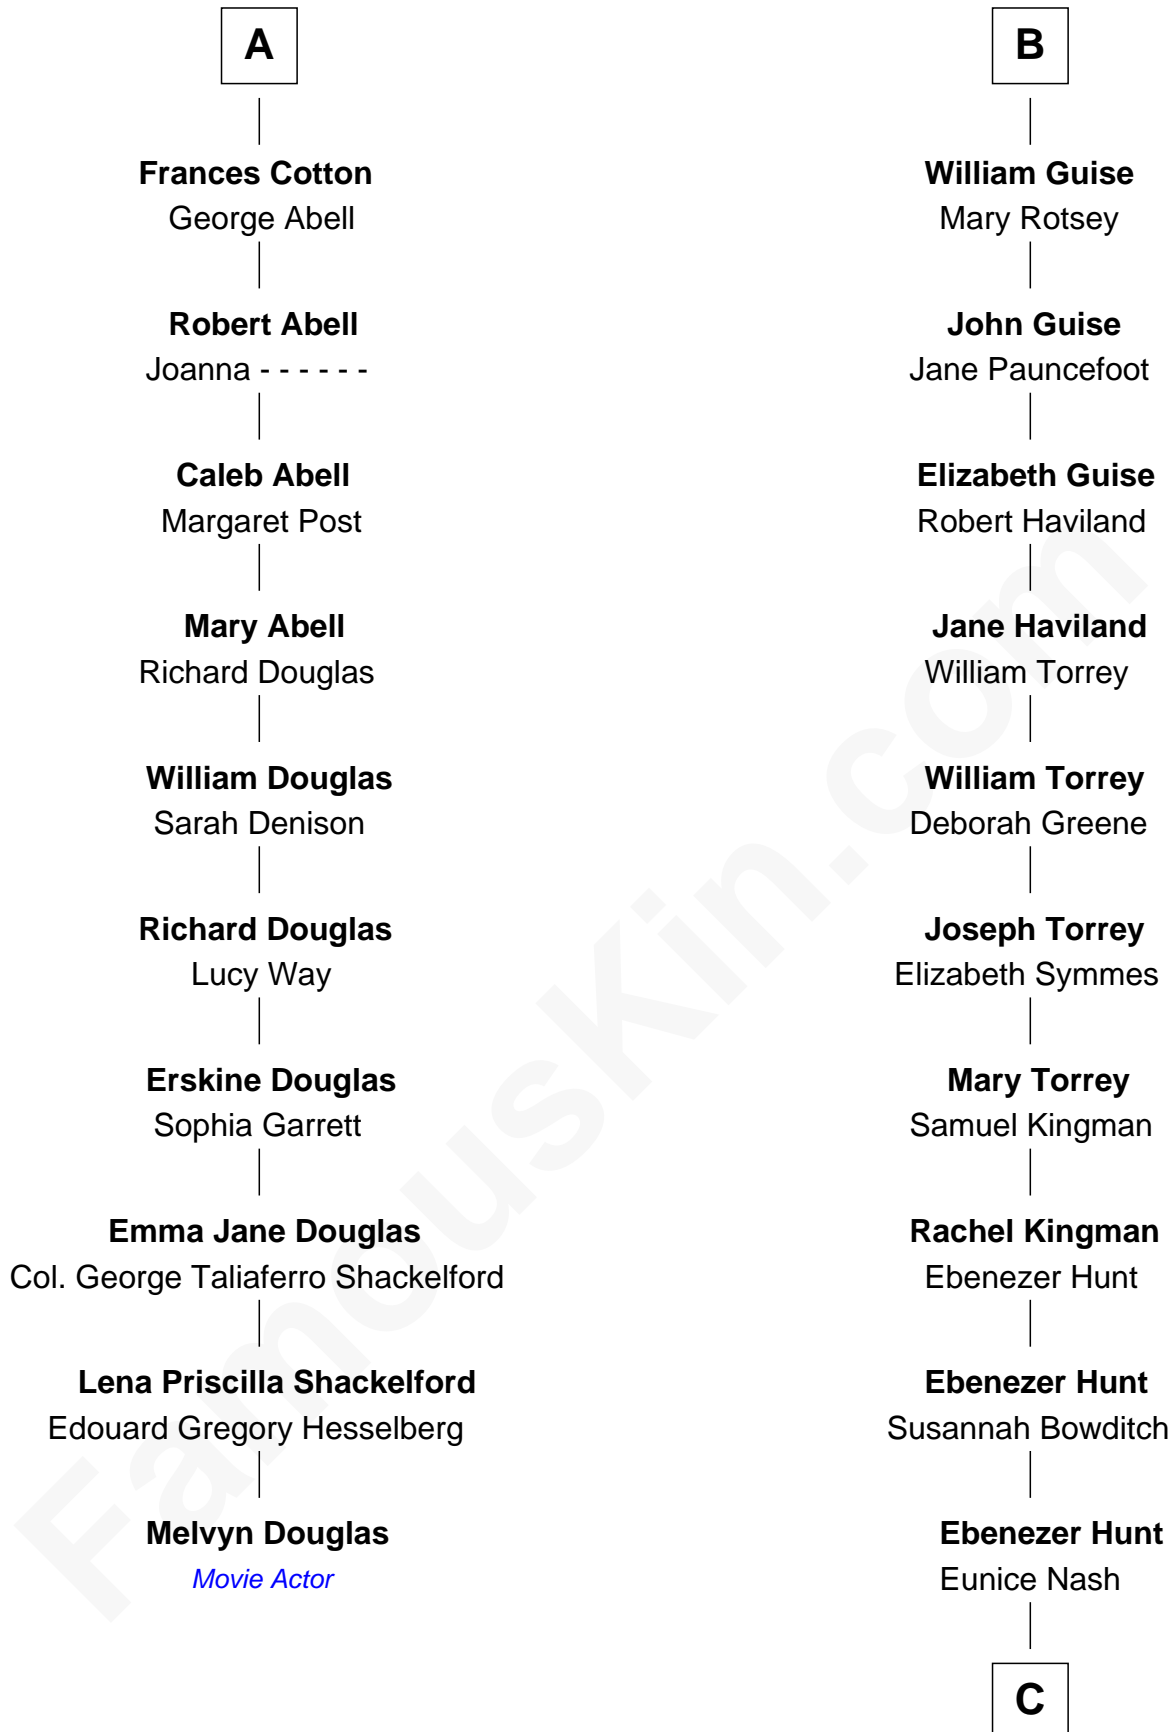

# FamousKin.com Relationship Chart of

**Melvyn Douglas**

*Movie Actor*

16th cousin 5 times removed of

**Linda Hunt**

*TV and Movie Actress*

**Sir Maurice de Berkeley**

Eve la Zouche

**Cecily Mainwaring**

John Cotton

**Sir George Cotton**

Mary Onley

**Richard Cotton**

Mary Mainwaring

**A**

**Maurice de Berkeley**

Margaret - - - - -

**Thomas Berkeley**

Catherine Botetourte

**Maurice Berkeley**

Johanna Denham

**Maurice Berkeley**

Ellen Montfort

**Sir William Berkeley**

Anne Stafford

**Anne Berkeley**

Sir John Guise

**John Guise**

Tacy Grey

**B**

C

**Charles Edwin Hunt**