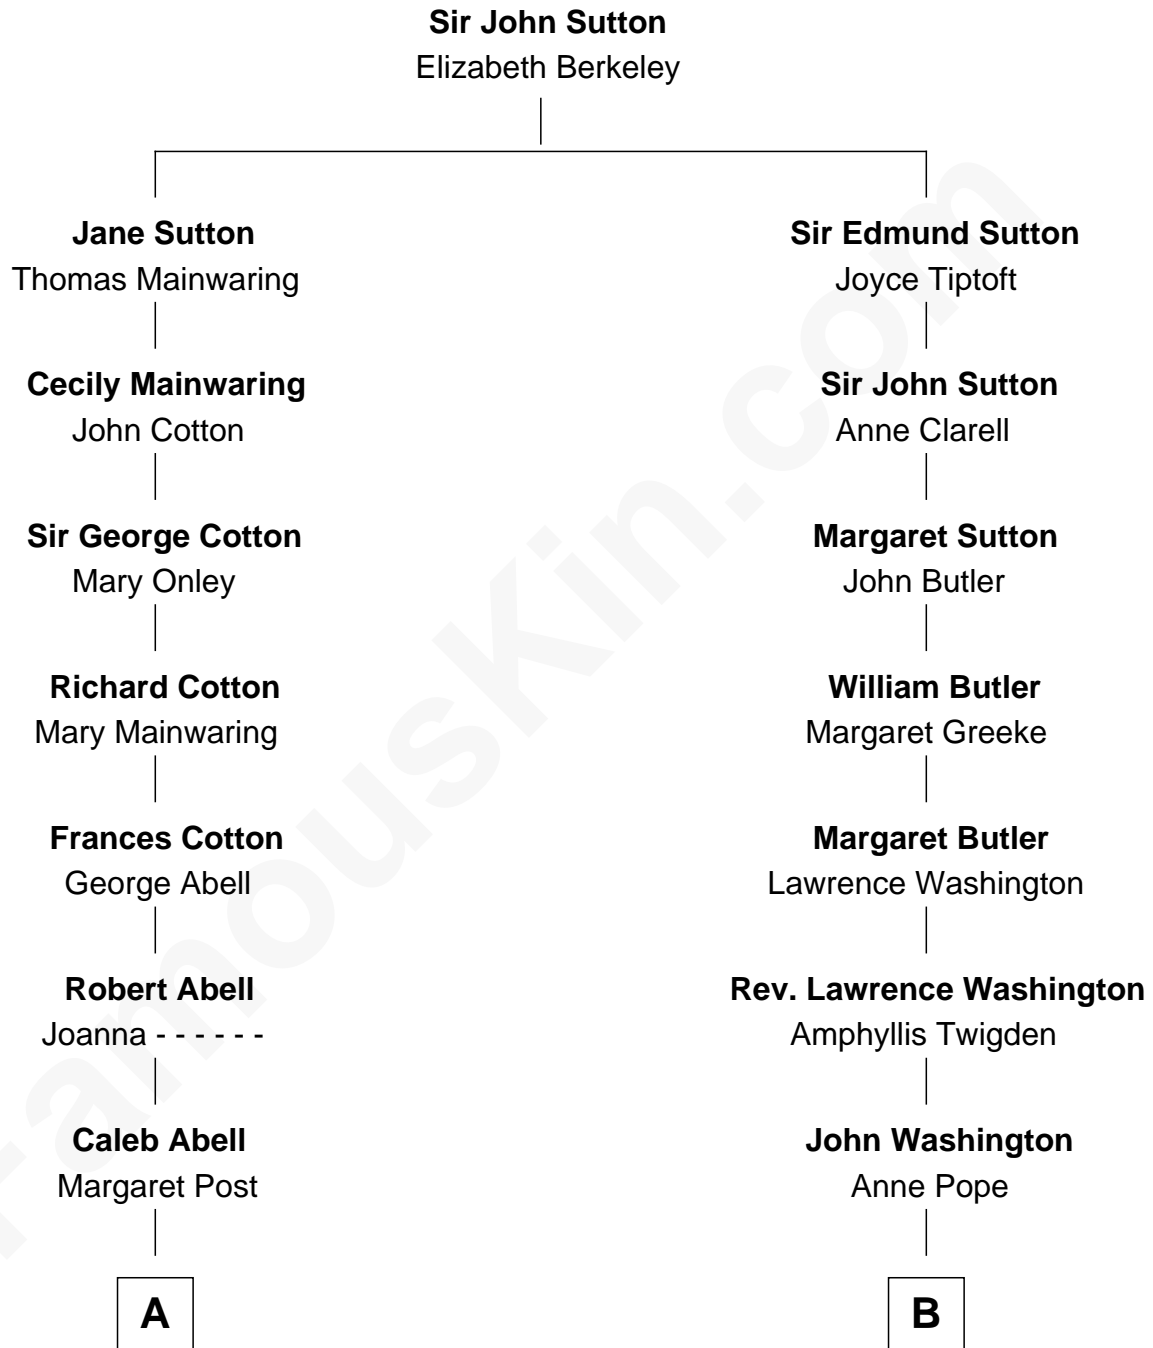

**FamousKin.com**  
**Relationship Chart of**  
**Melvyn Douglas**  
*Movie Actor*

13th cousin 2 times removed of  
**General George S. Patton**  
*U.S. Army - World War II*

**A**

**Mary Abell**  
Richard Douglas

**William Douglas**  
Sarah Denison

**Richard Douglas**  
Lucy Way

**Erskine Douglas**  
Sophia Garrett

**Emma Jane Douglas**  
Col. George Taliaferro Shackelford

**Lena Priscilla Shackelford**  
Edouard Gregory Hesselberg

**Melvyn Douglas**  
*Movie Actor*

**B**

**Lawrence Washington**  
Mildred Warner

**Mildred Washington**  
Roger Gregory

**Frances Gregory**  
Francis Thornton

**William Thornton**  
Martha Stuart

**William Thorton**  
Eleanor Thompson