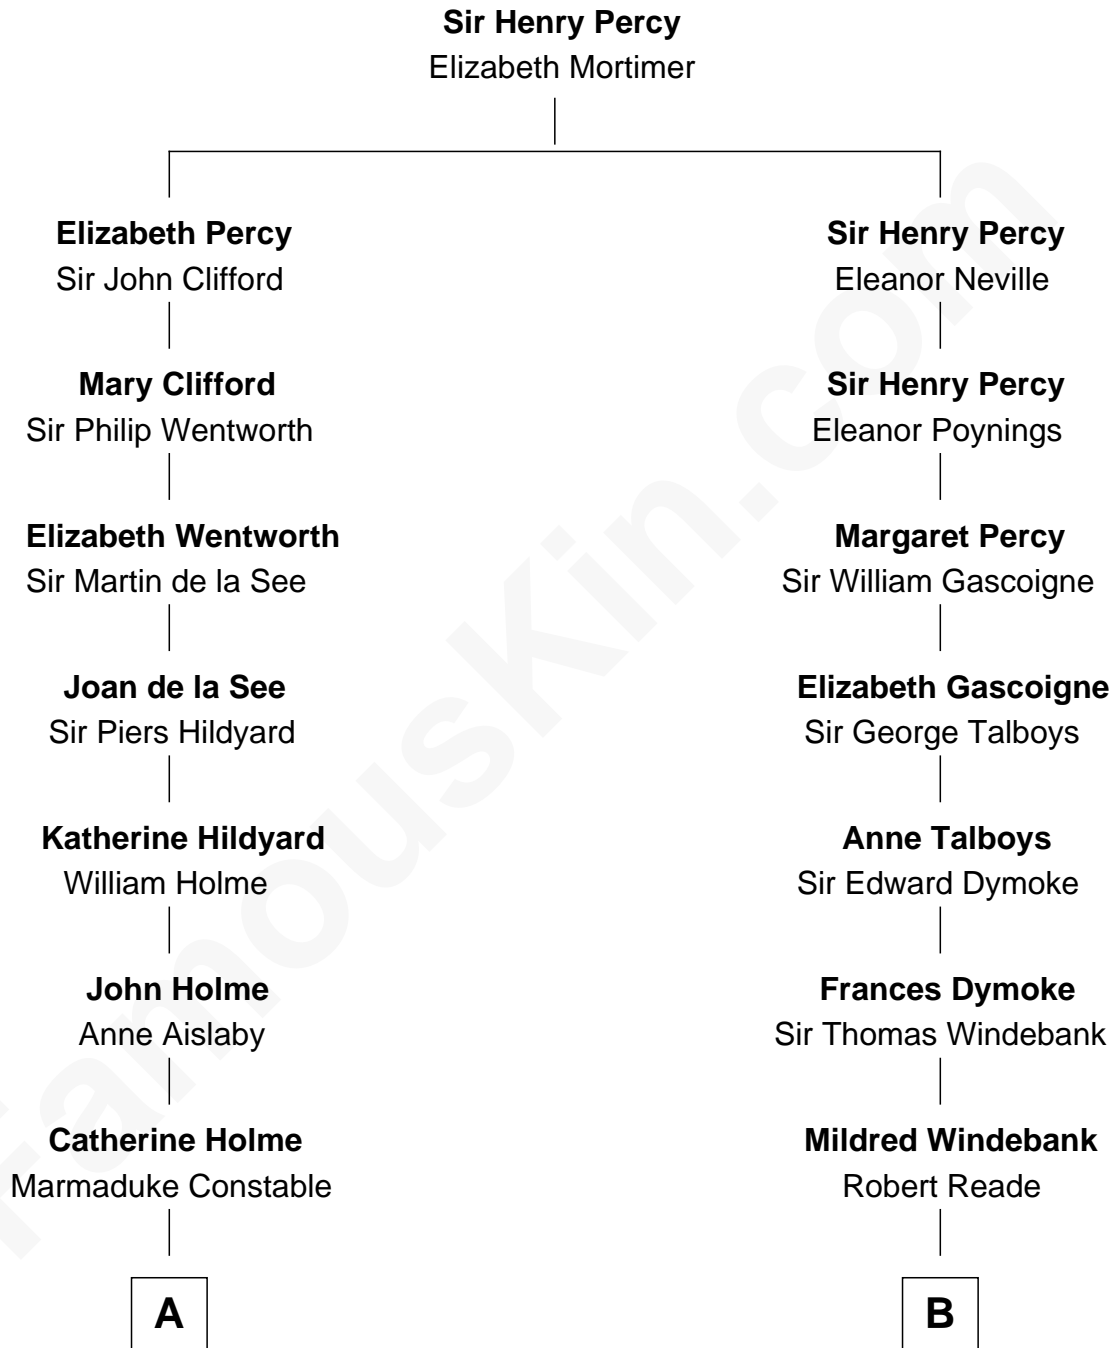

FamousKin.com
Relationship Chart of
Melvyn Douglas
Movie Actor

16th cousin 2 times removed of
General George S. Patton
U.S. Army - World War II

C

Lena Priscilla Shackelford
Edouard Gregory Hesselberg

Melvyn Douglas
Movie Actor

FamousKin.com