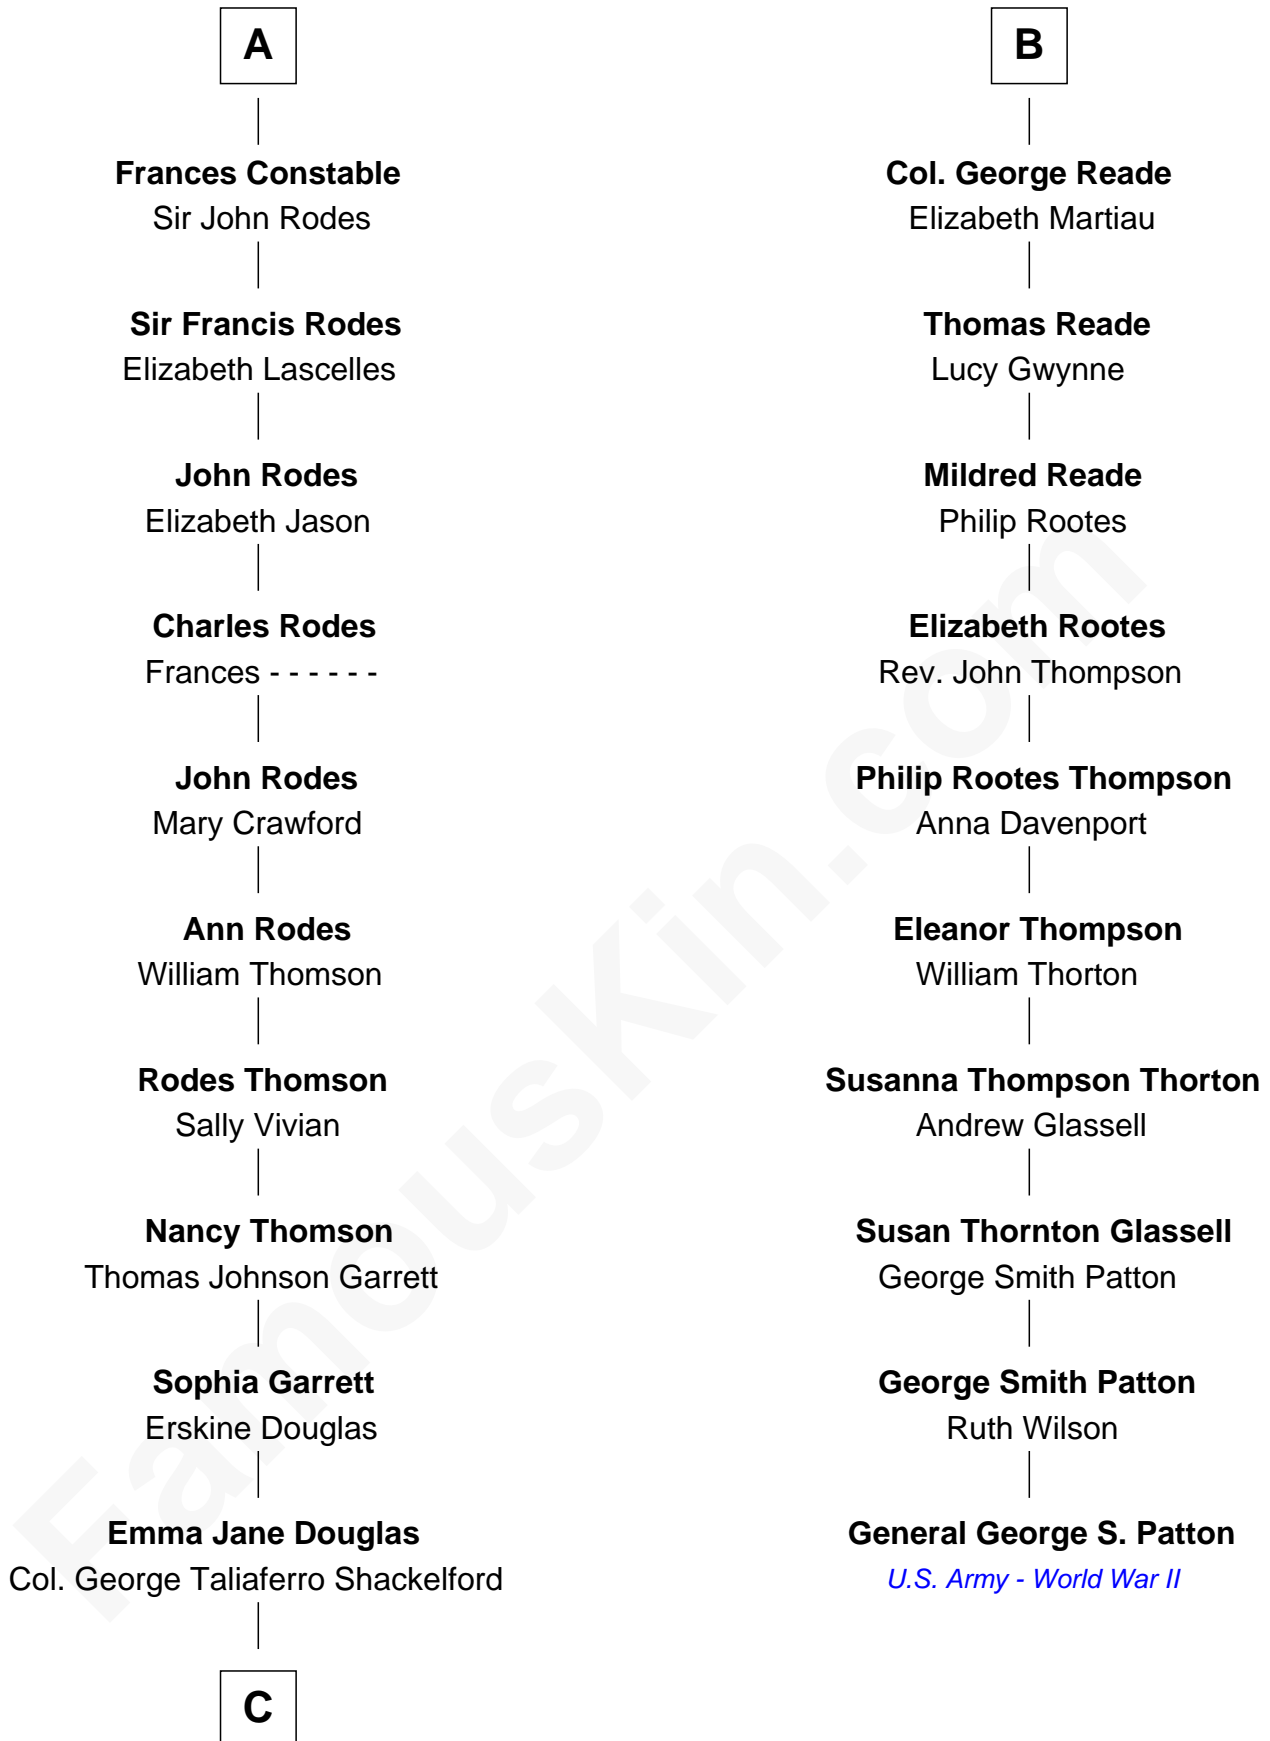

FamousKin.com
Relationship Chart of
Melvyn Douglas
Movie Actor

16th cousin 2 times removed of
General George S. Patton
U.S. Army - World War II

C

Lena Priscilla Shackelford
Edouard Gregory Hesselberg

Melvyn Douglas
Movie Actor

FamousKin.com