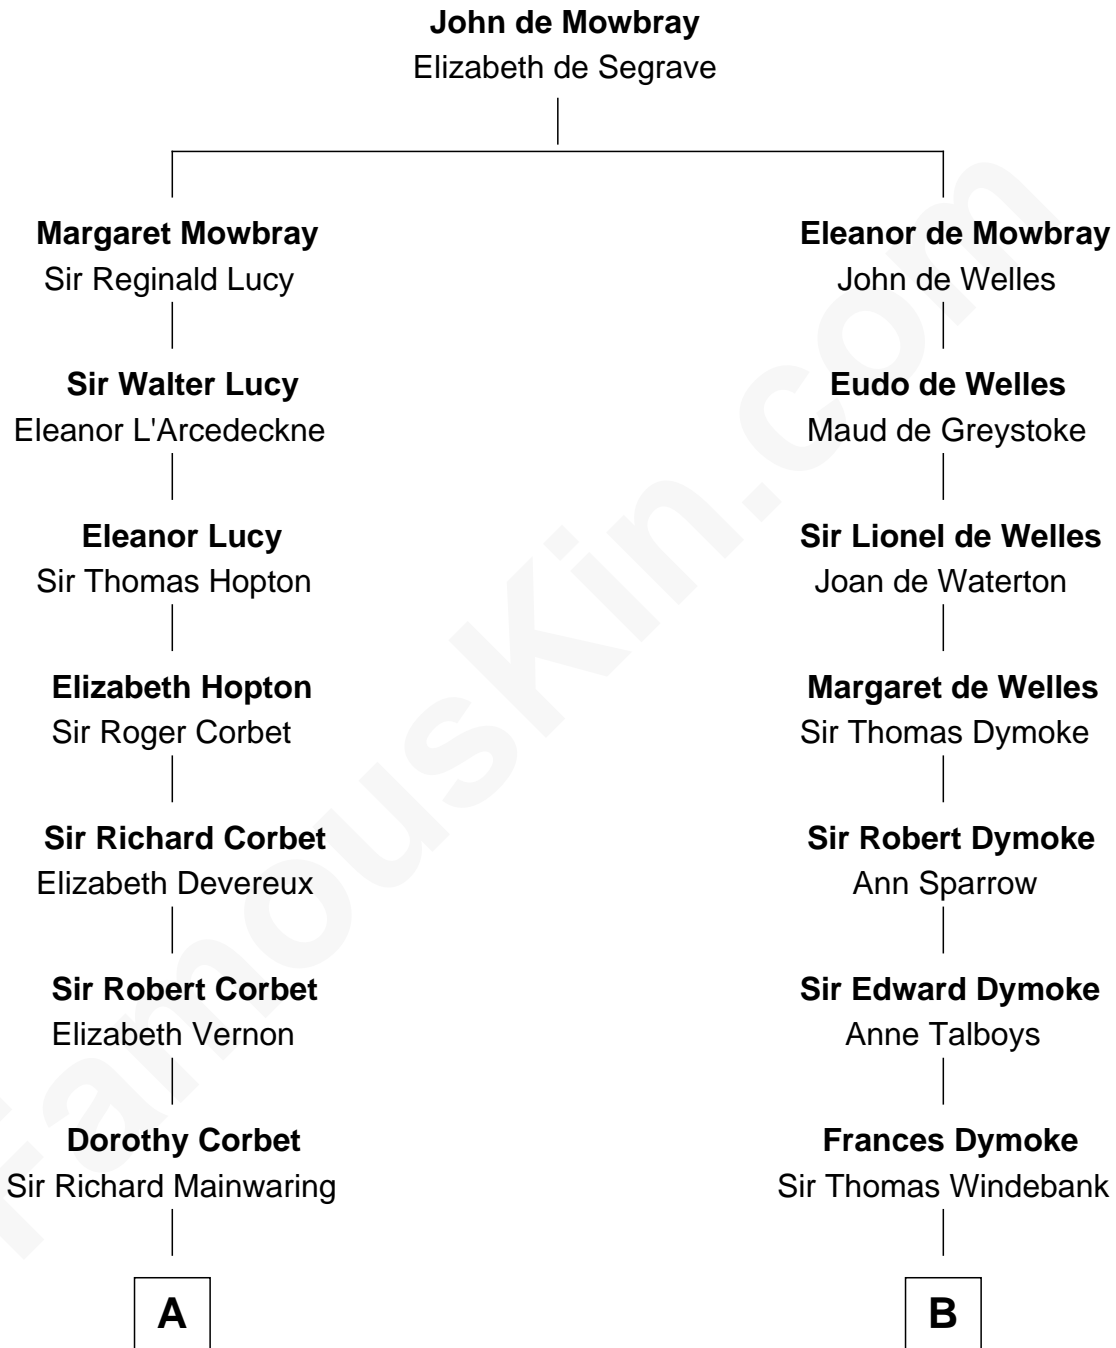

# FamousKin.com Relationship Chart of

**Melvyn Douglas**

*Movie Actor*

17th cousin 1 time removed of

**General George S. Patton**

*U.S. Army - World War II*

**C**

**Lena Priscilla Shackelford**  
Edouard Gregory Hesselberg

**Melvyn Douglas**  
*Movie Actor*

FamousKin.com