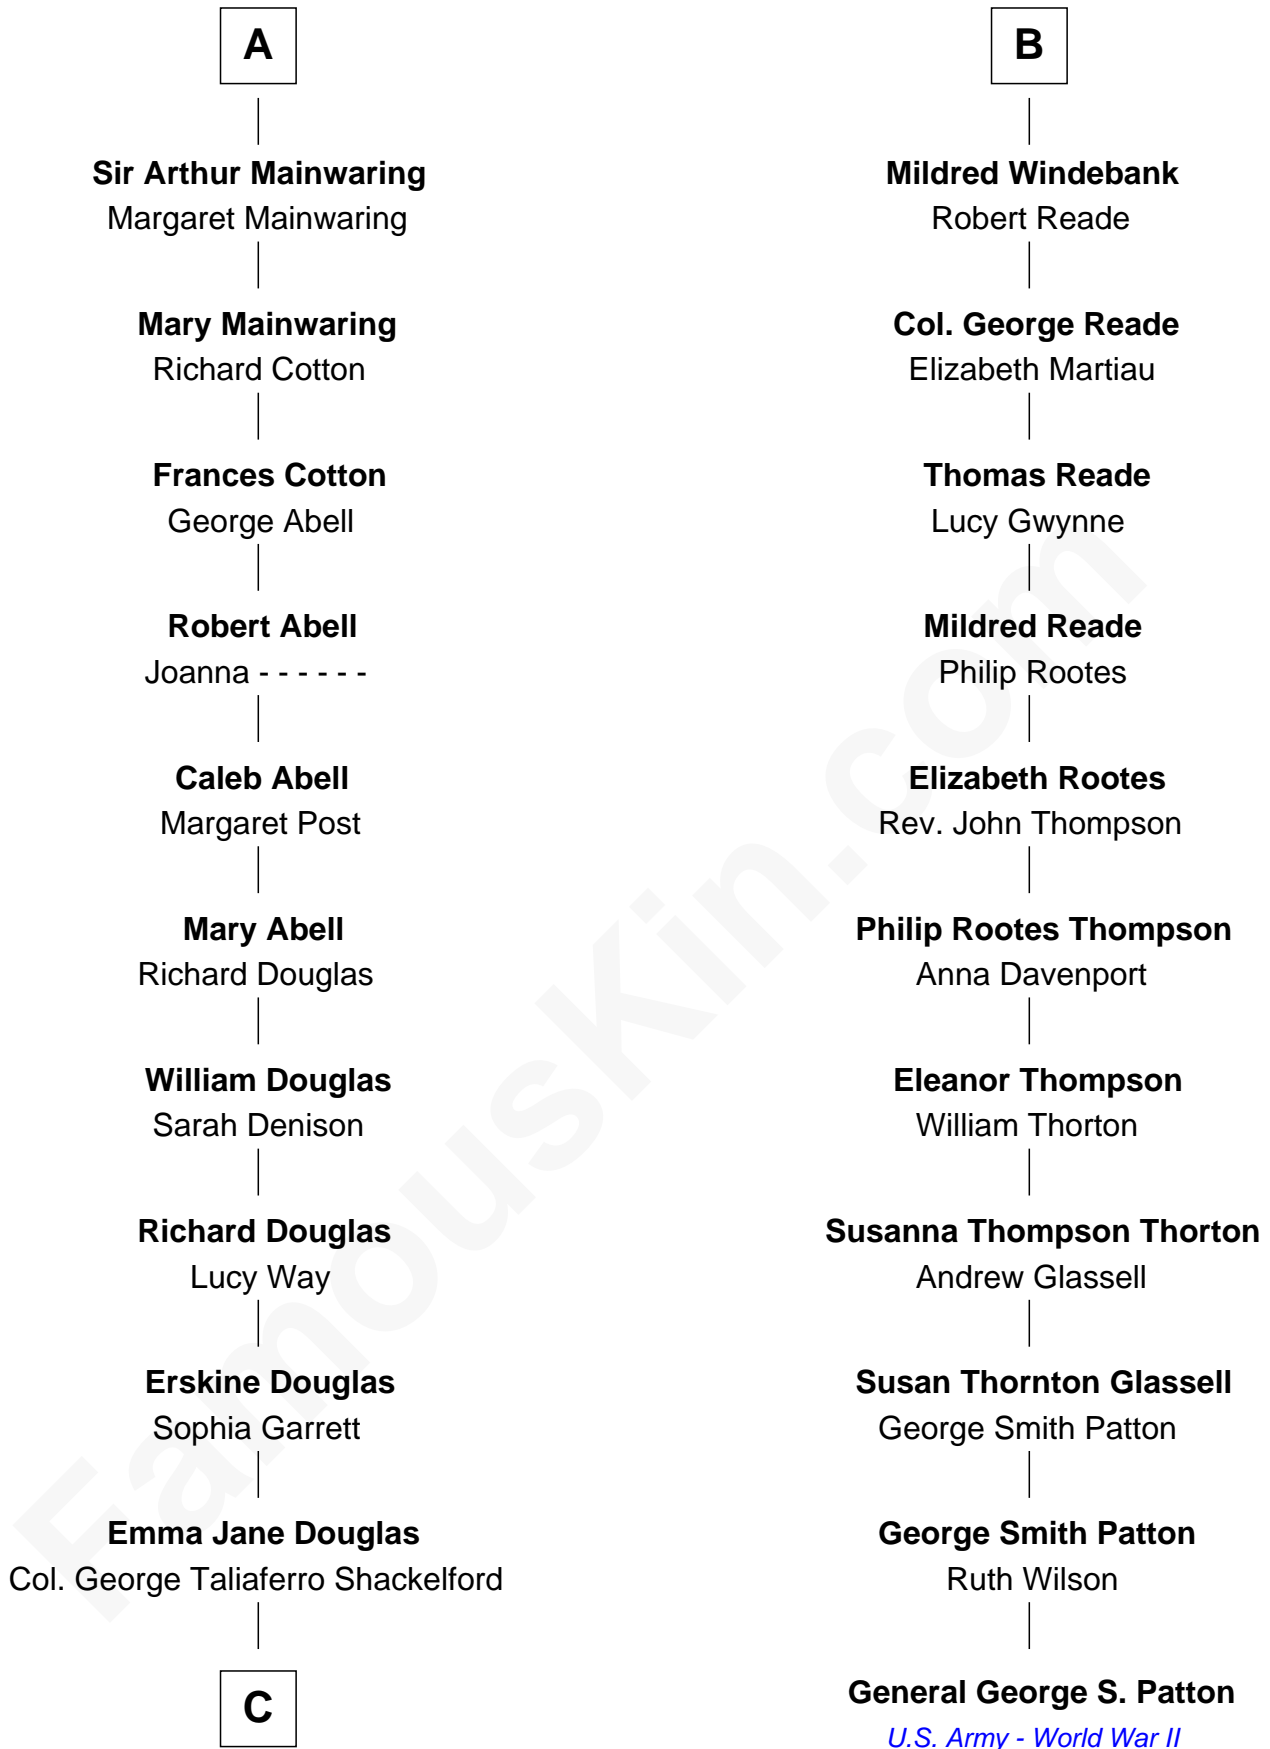

# FamousKin.com Relationship Chart of

**Melvyn Douglas**

*Movie Actor*

17th cousin 1 time removed of

**General George S. Patton**

*U.S. Army - World War II*

**C**

**Lena Priscilla Shackelford**  
Edouard Gregory Hesselberg