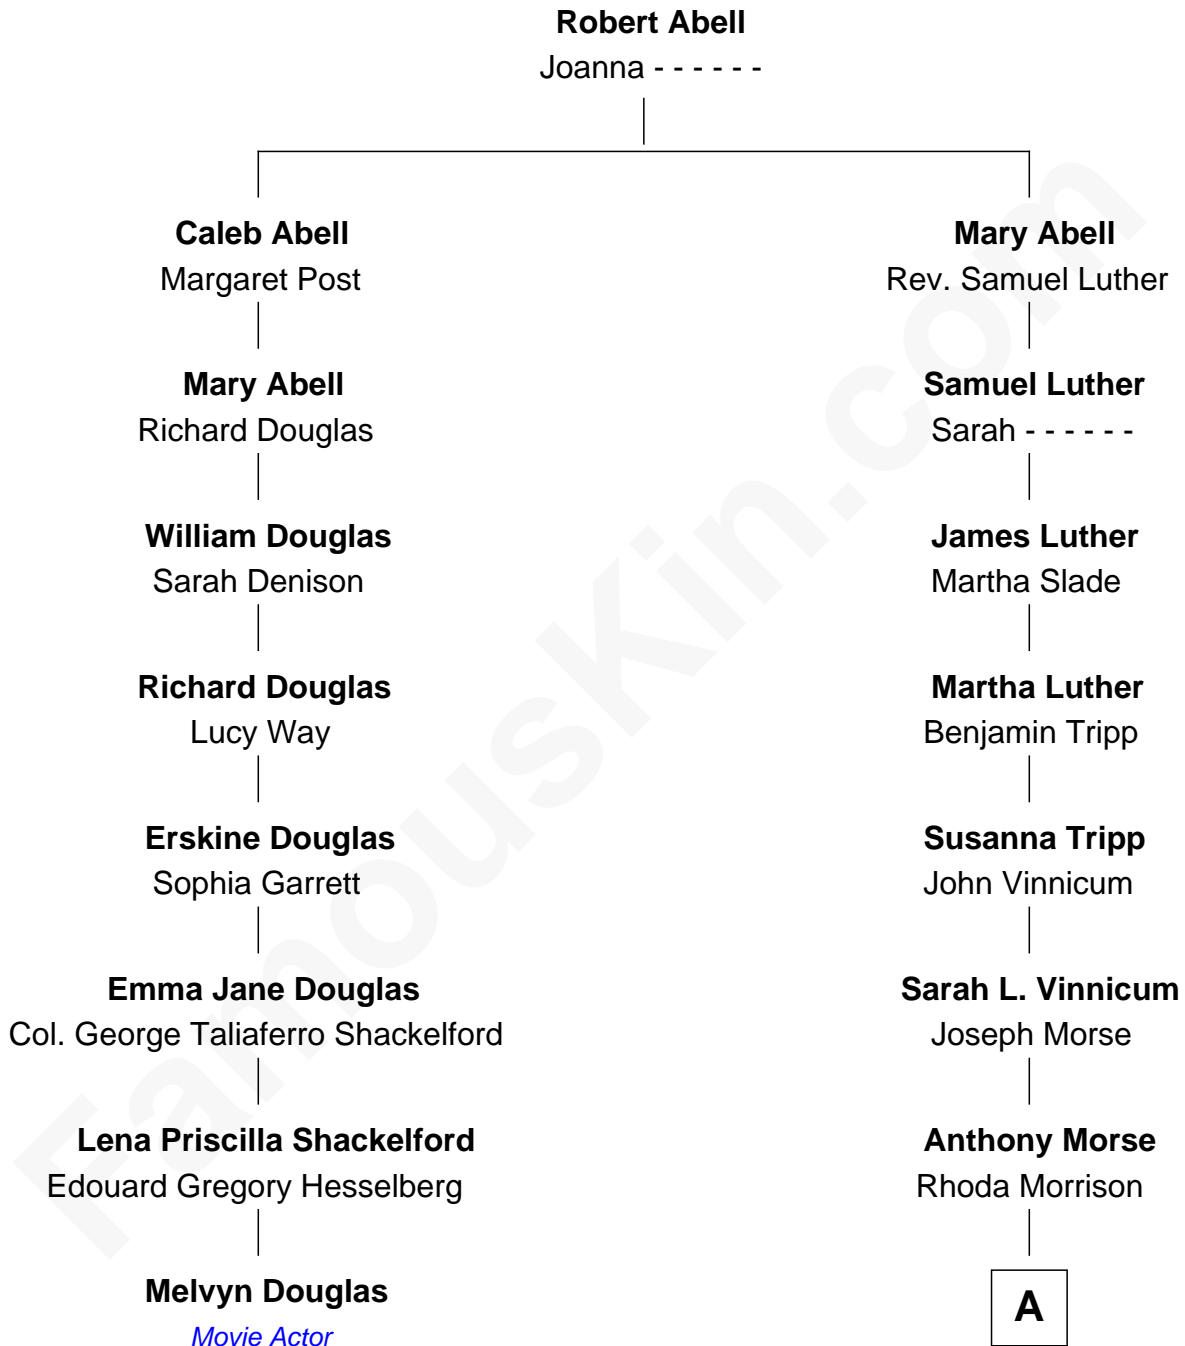

# FamousKin.com Relationship Chart of

**Melvyn Douglas**

*Movie Actor*

7th cousin 1 time removed of

**Lizzie Borden**

*Accused Murderess*

**A**

**Sarah Anthony Morse**  
Andrew Jackson Borden

**Lizzie Borden**  
*Accused Murderess*

FamousKin.com