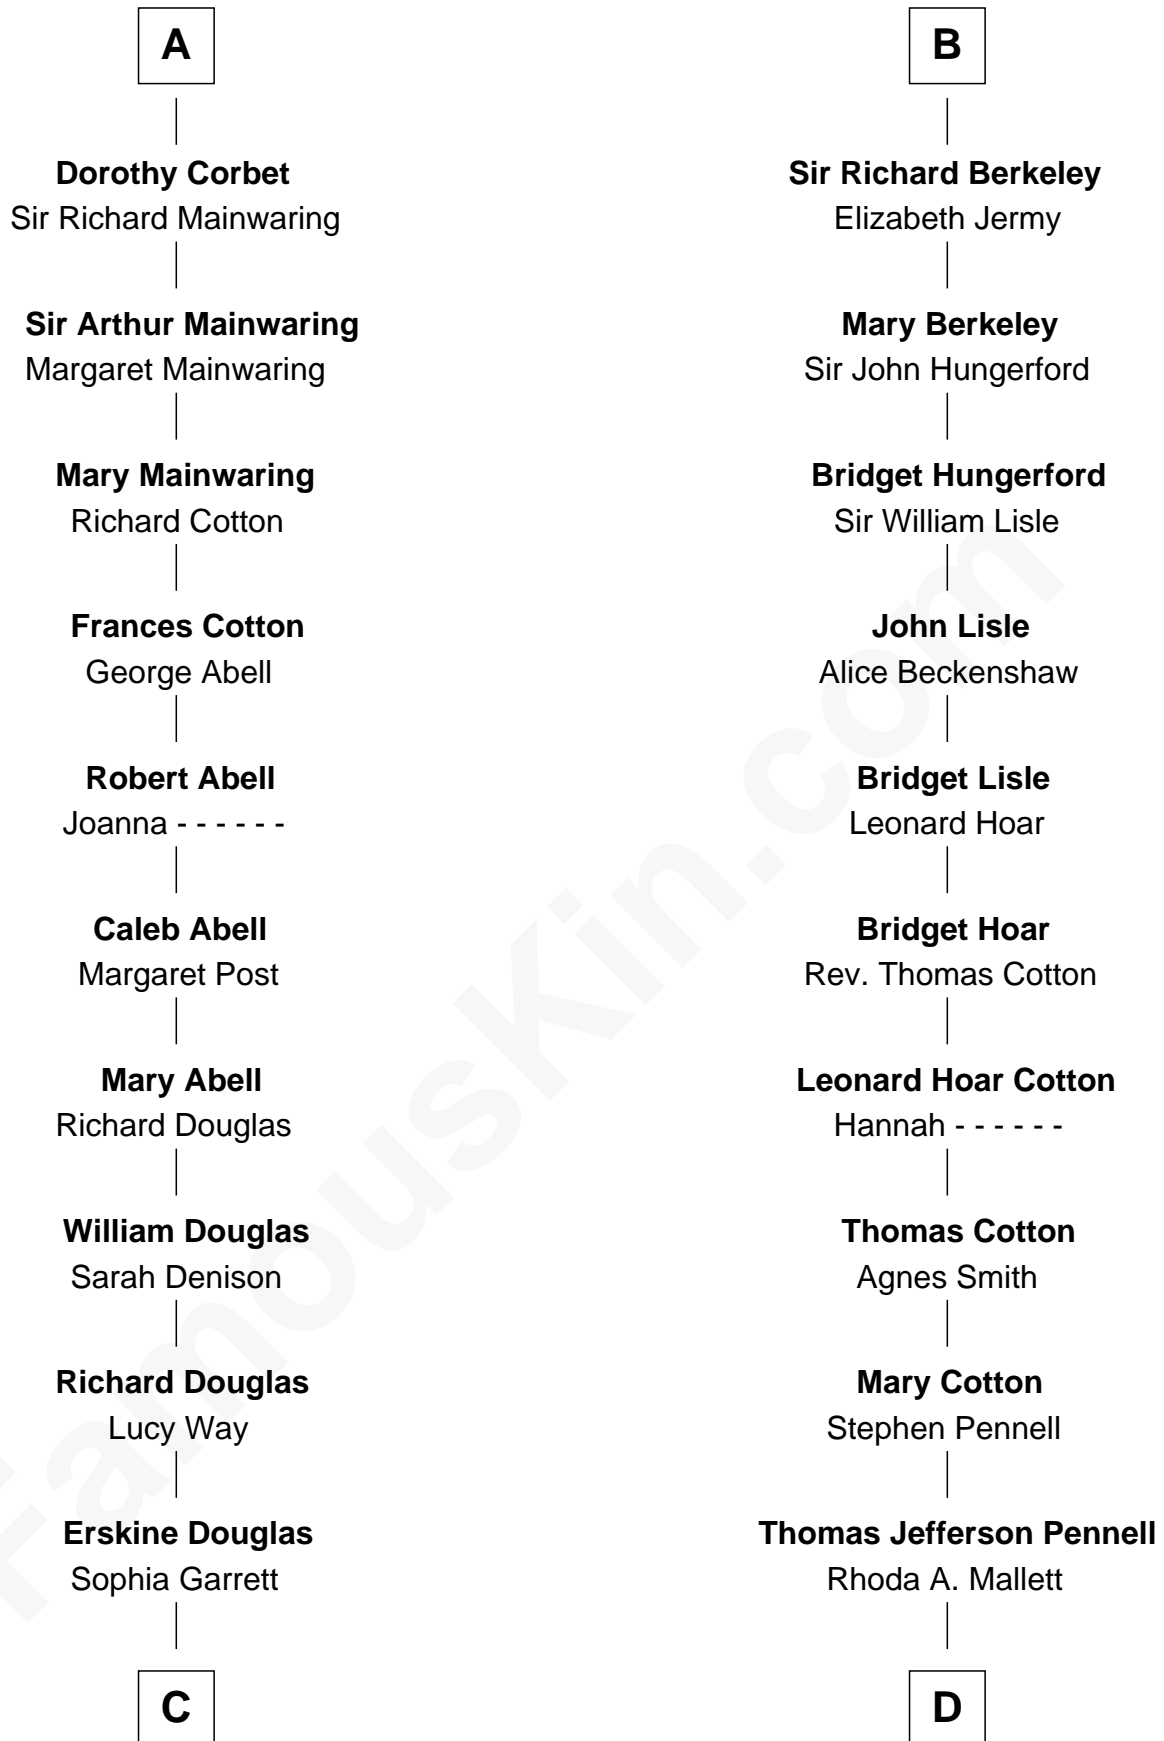

FamousKin.com
Relationship Chart of
Melvyn Douglas
Movie Actor

19th cousin 2 times removed of
Warren Buffett
Chairman & CEO, Berkshire Hathaway

C

Emma Jane Douglas
Col. George Taliaferro Shackelford

Lena Priscilla Shackelford
Edouard Gregory Hesselberg