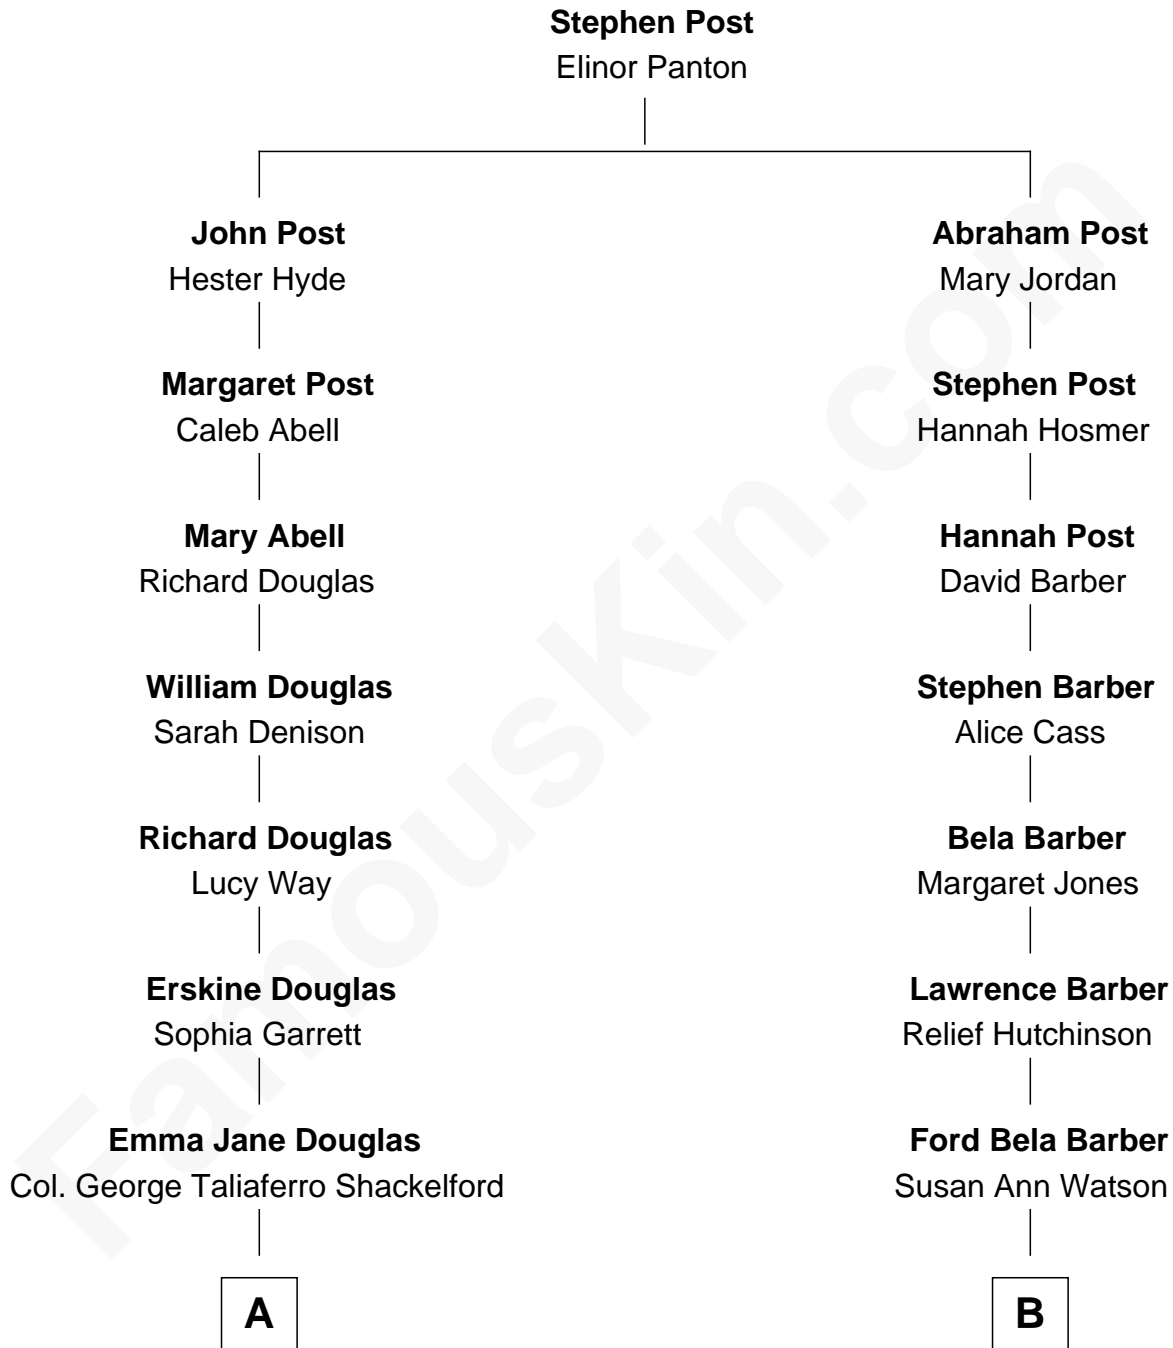

FamousKin.com Relationship Chart of

Melvyn Douglas
Movie Actor

8th cousin 1 time removed of

Warren Buffett

Chairman & CEO, Berkshire Hathaway

A

Lena Priscilla Shackelford
Edouard Gregory Hesselberg

Melvyn Douglas
Movie Actor

B

Stella Frances Barber
John Ammon Stahl

Leila Stahl
Howard Homan Buffett

Warren Buffett
Chairman & CEO, Berkshire Hathaway

FamousKin.com