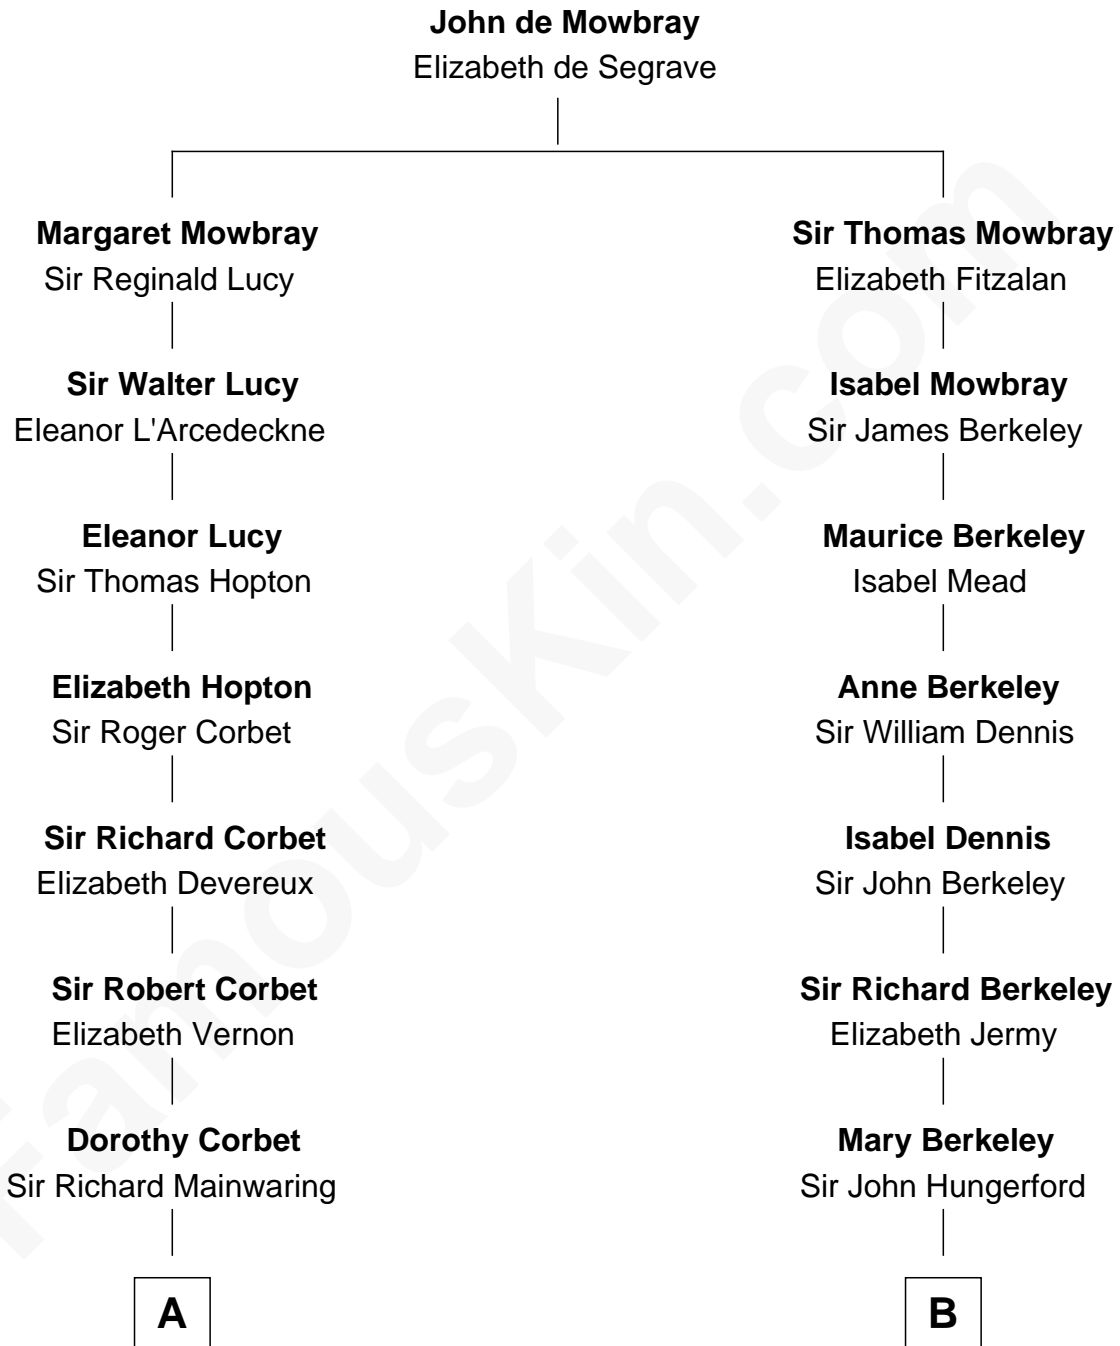

FamousKin.com Relationship Chart of

Melvyn Douglas

Movie Actor

18th cousin 1 time removed of

Warren Buffett

Chairman & CEO, Berkshire Hathaway

C

Lena Priscilla Shackelford
Edouard Gregory Hesselberg