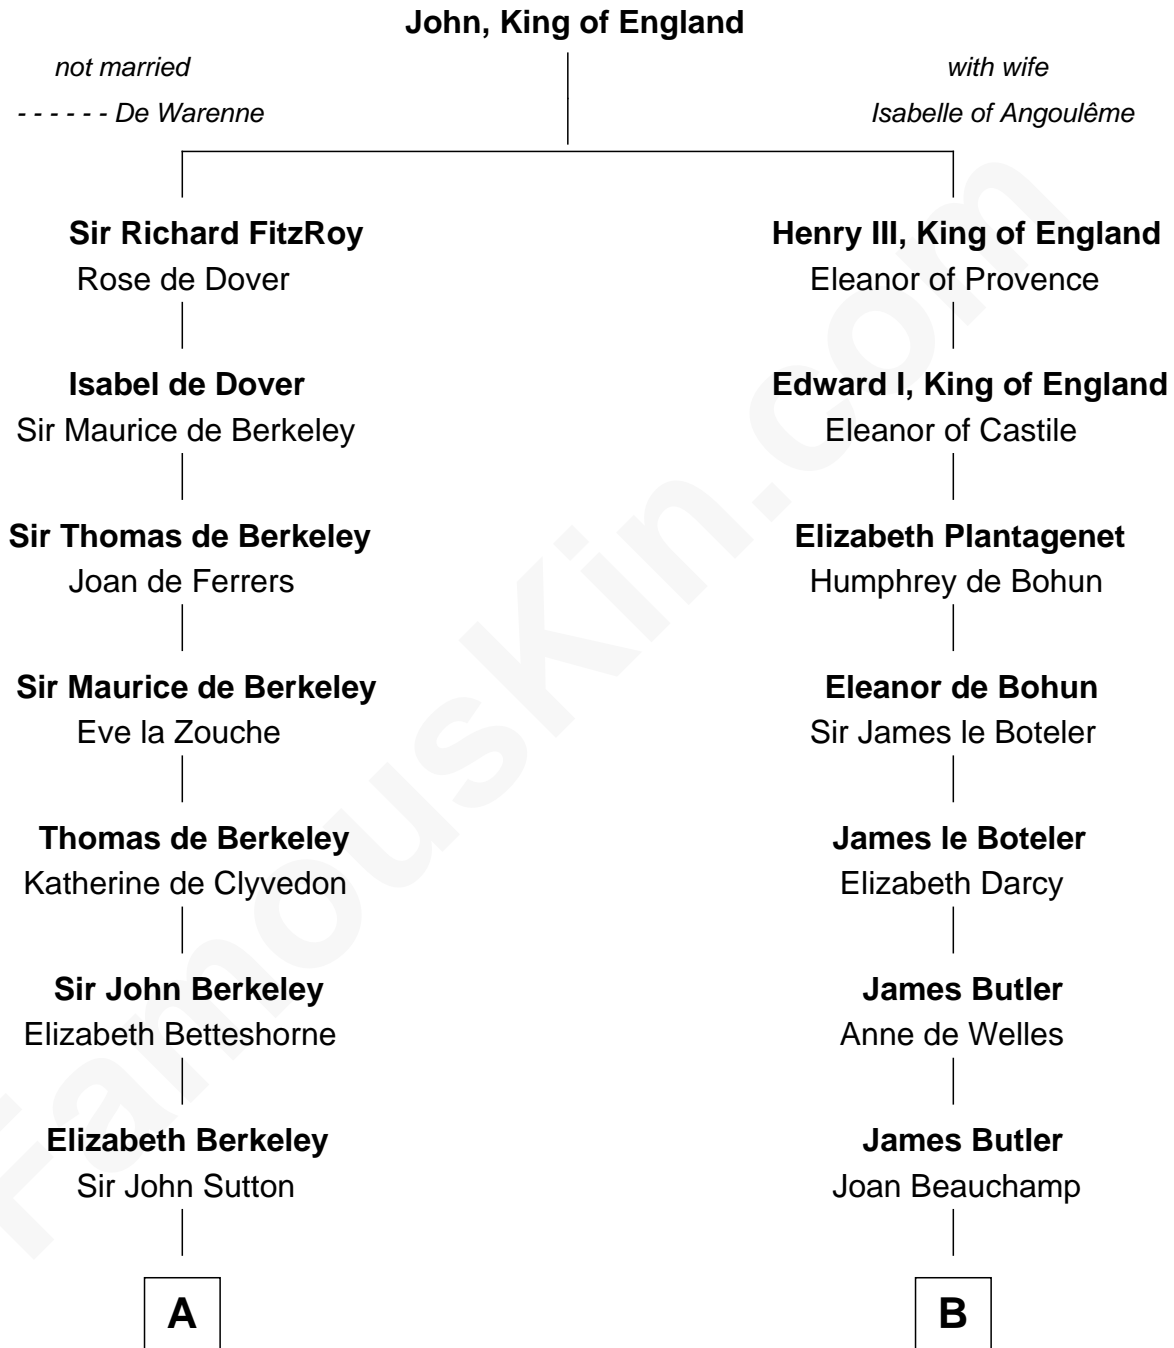

FamousKin.com

Relationship Chart of

Melvyn Douglas

Movie Actor

19th cousin 1 time removed of

Eliphalet Adams Bulkeley

Founder of Aetna Insurance

C

Erskine Douglas

Sophia Garrett

Emma Jane Douglas

Col. George Taliaferro Shackelford

Lena Priscilla Shackelford

Edouard Gregory Hesselberg

Melvyn Douglas

Movie Actor