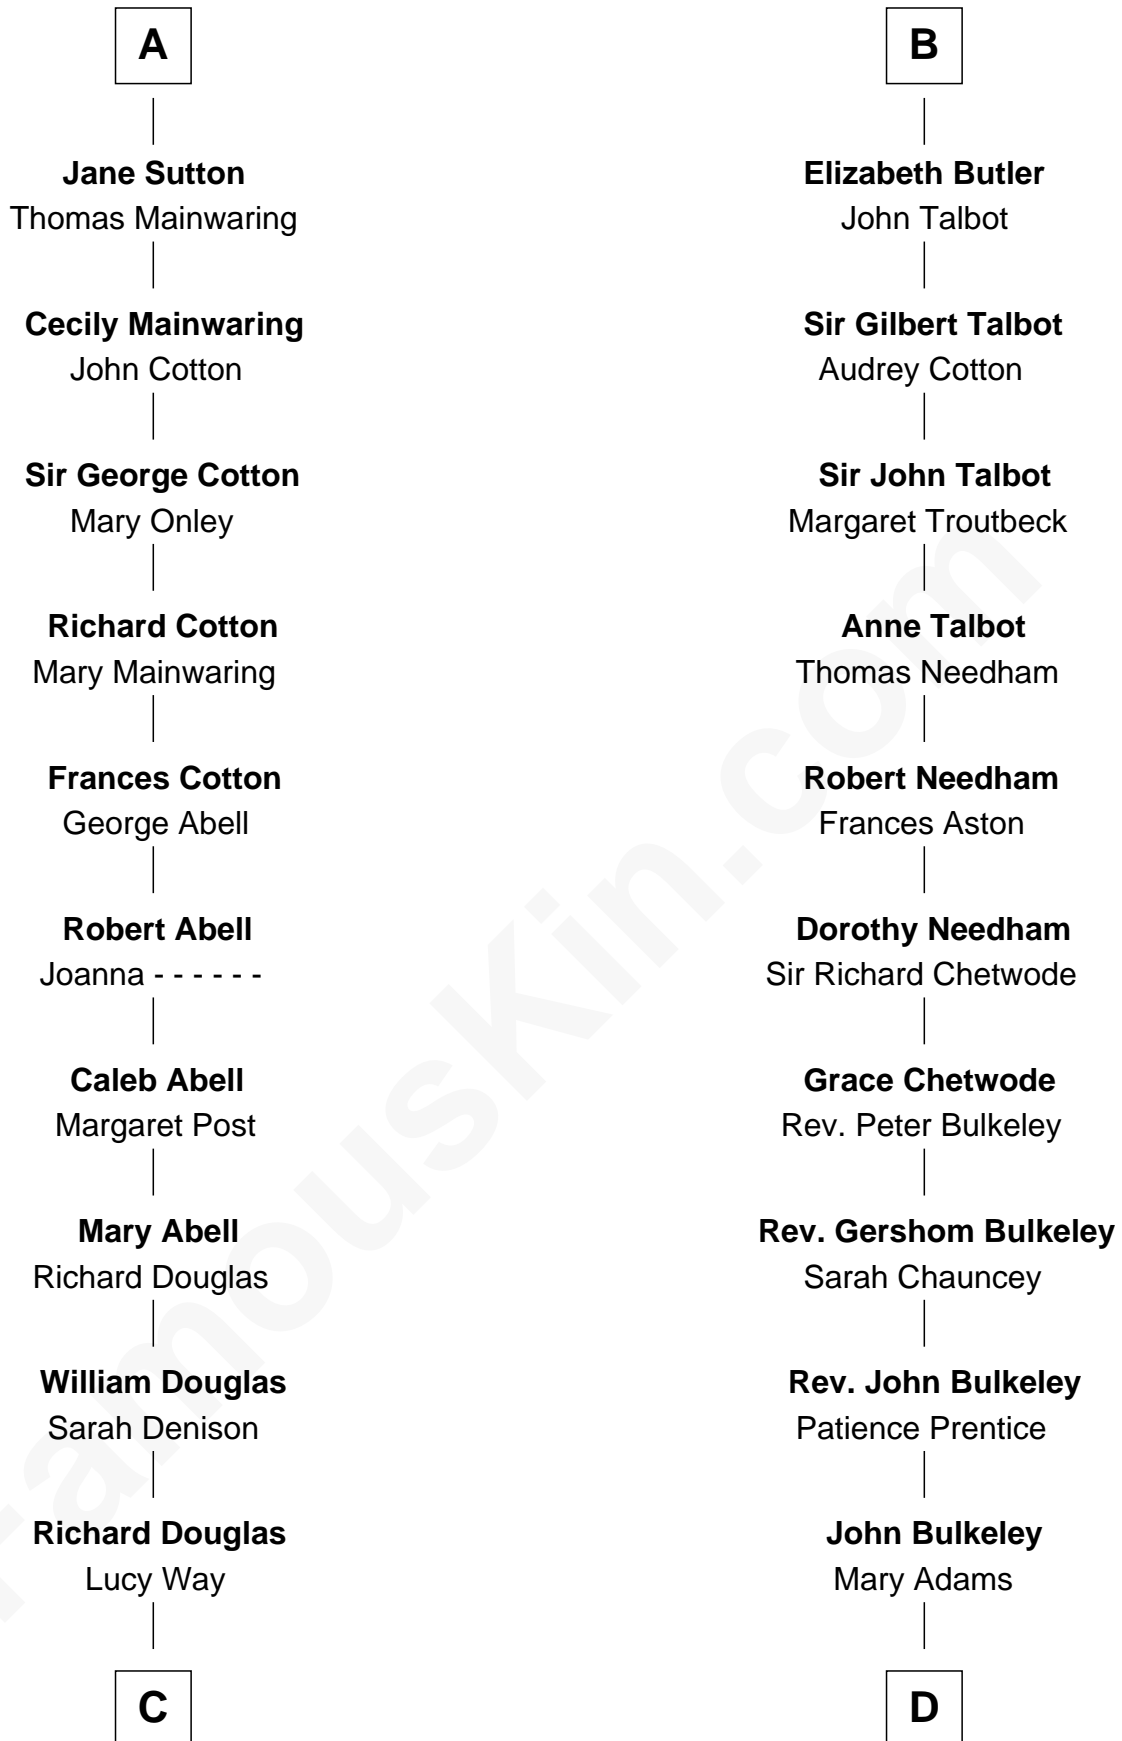

FamousKin.com

Relationship Chart of

Melvyn Douglas

Movie Actor

19th cousin 1 time removed of

Eliphalet Adams Bulkeley

Founder of Aetna Insurance

C

Erskine Douglas

Sophia Garrett

Emma Jane Douglas

Col. George Taliaferro Shackelford

Lena Priscilla Shackelford

Edouard Gregory Hesselberg

Melvyn Douglas

Movie Actor