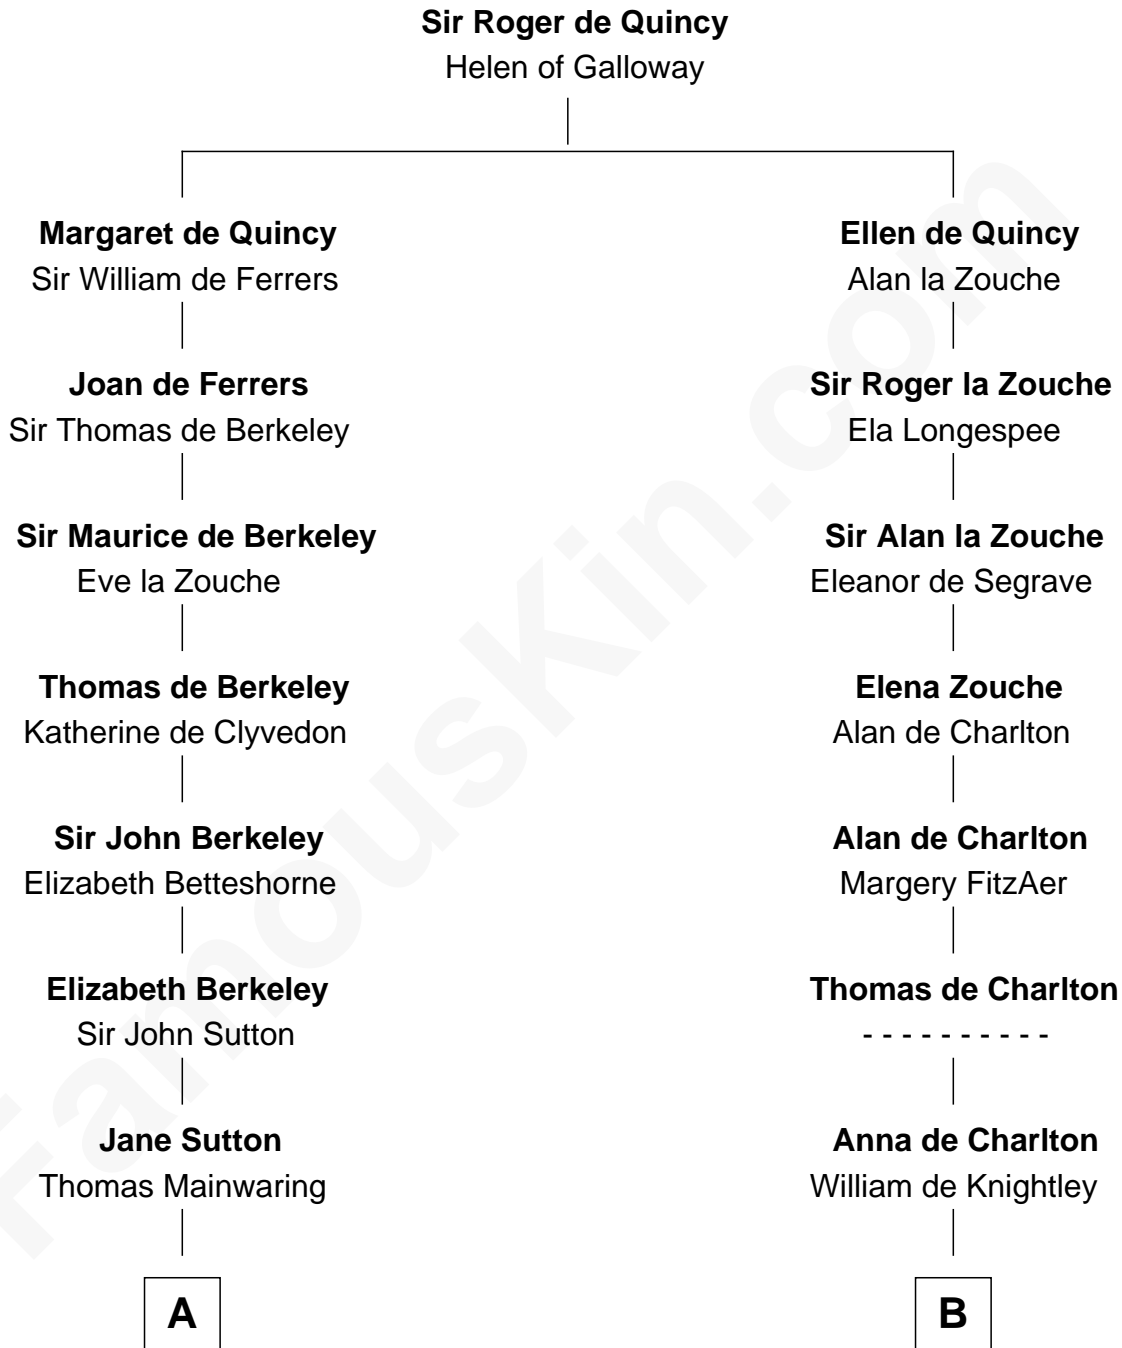

# FamousKin.com Relationship Chart of

**Melvyn Douglas**

*Movie Actor*

19th cousin of

**Eliphalet Adams Bulkeley**

*Founder of Aetna Insurance*

**C**

**Emma Jane Douglas**  
Col. George Taliaferro Shackelford

**Lena Priscilla Shackelford**  
Edouard Gregory Hesselberg

**Melvyn Douglas**  
*Movie Actor*

**D**

**Eliphalet Bulkeley**  
Anna Bulkeley

**John Charles Bulkeley**  
Sarah Taintor

**Eliphalet Adams Bulkeley**  
*Founder of Aetna Insurance*