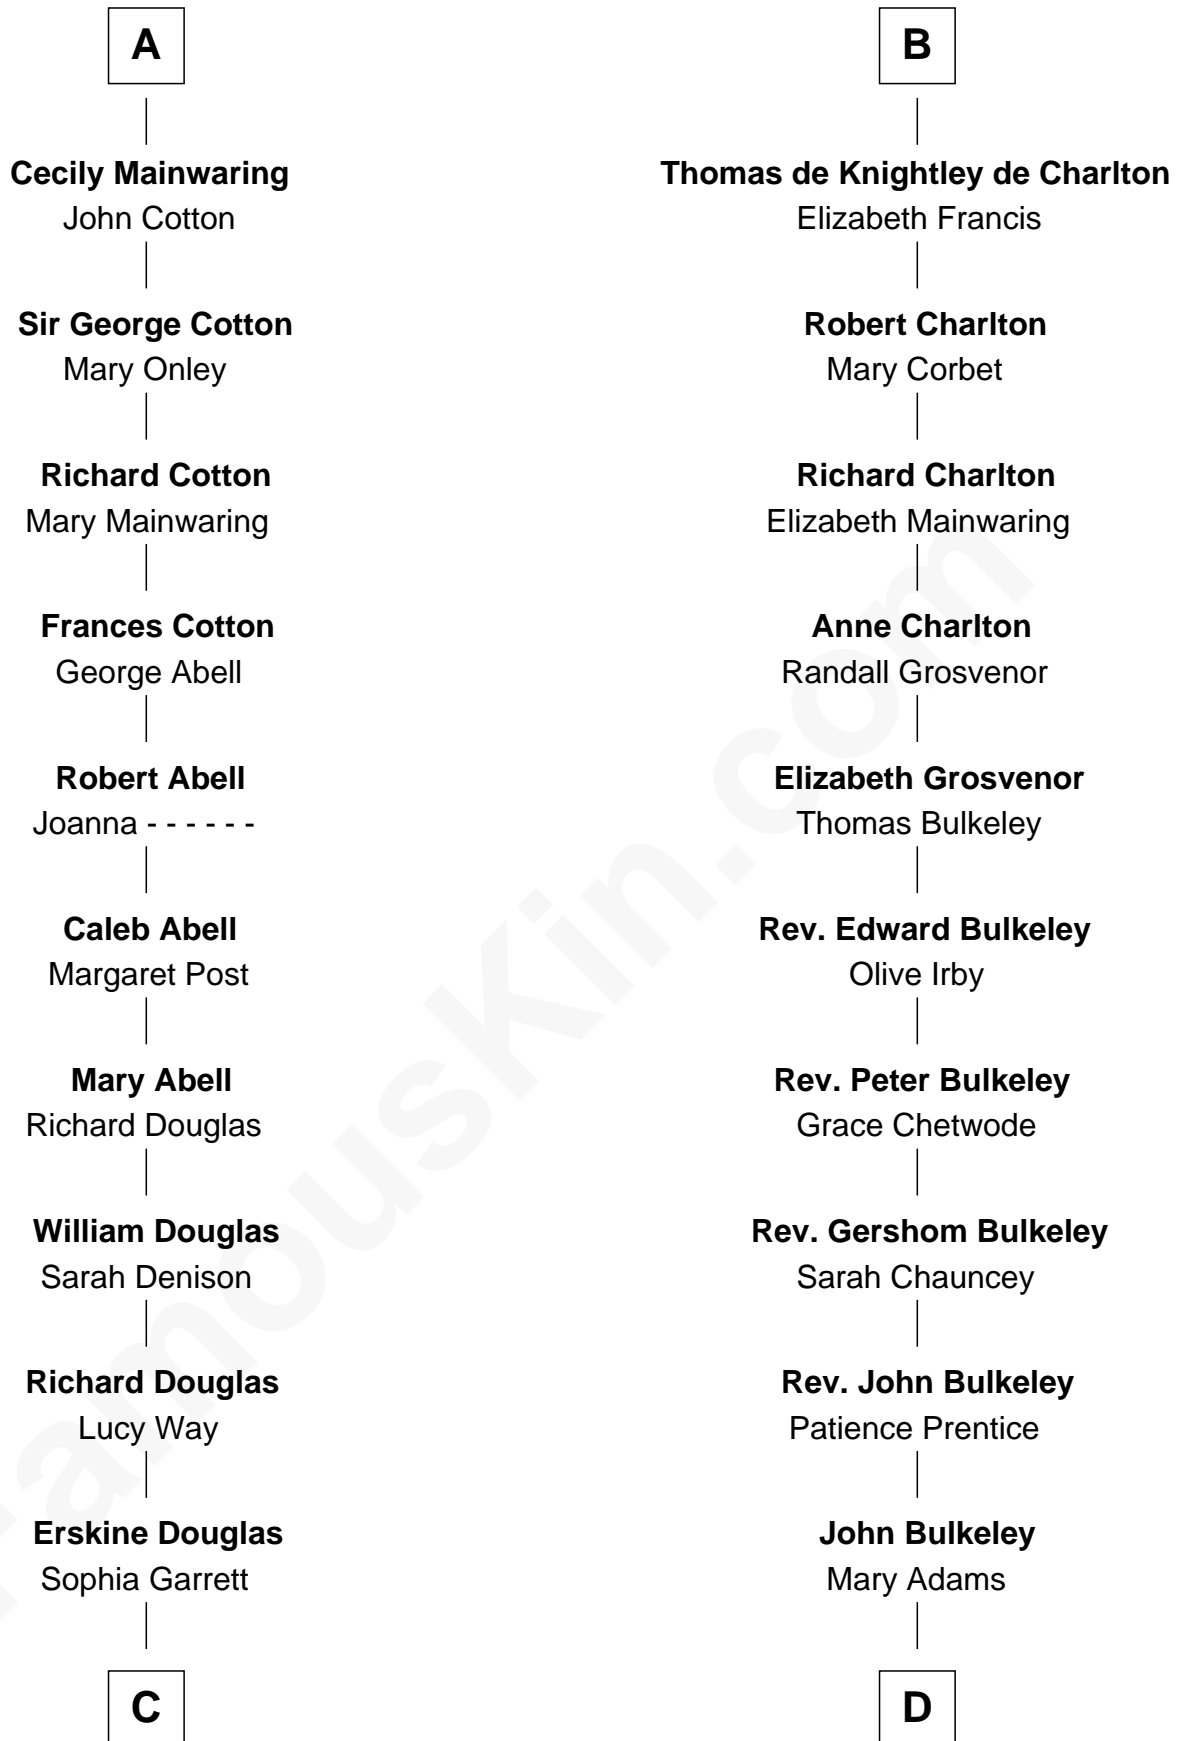

# FamousKin.com Relationship Chart of

**Melvyn Douglas**

*Movie Actor*

19th cousin of

**Eliphalet Adams Bulkeley**

*Founder of Aetna Insurance*

**C**

**Emma Jane Douglas**  
Col. George Taliaferro Shackelford

**Lena Priscilla Shackelford**  
Edouard Gregory Hesselberg

**Melvyn Douglas**  
*Movie Actor*

**D**

**Eliphalet Bulkeley**  
Anna Bulkeley

**John Charles Bulkeley**  
Sarah Taintor

**Eliphalet Adams Bulkeley**  
*Founder of Aetna Insurance*