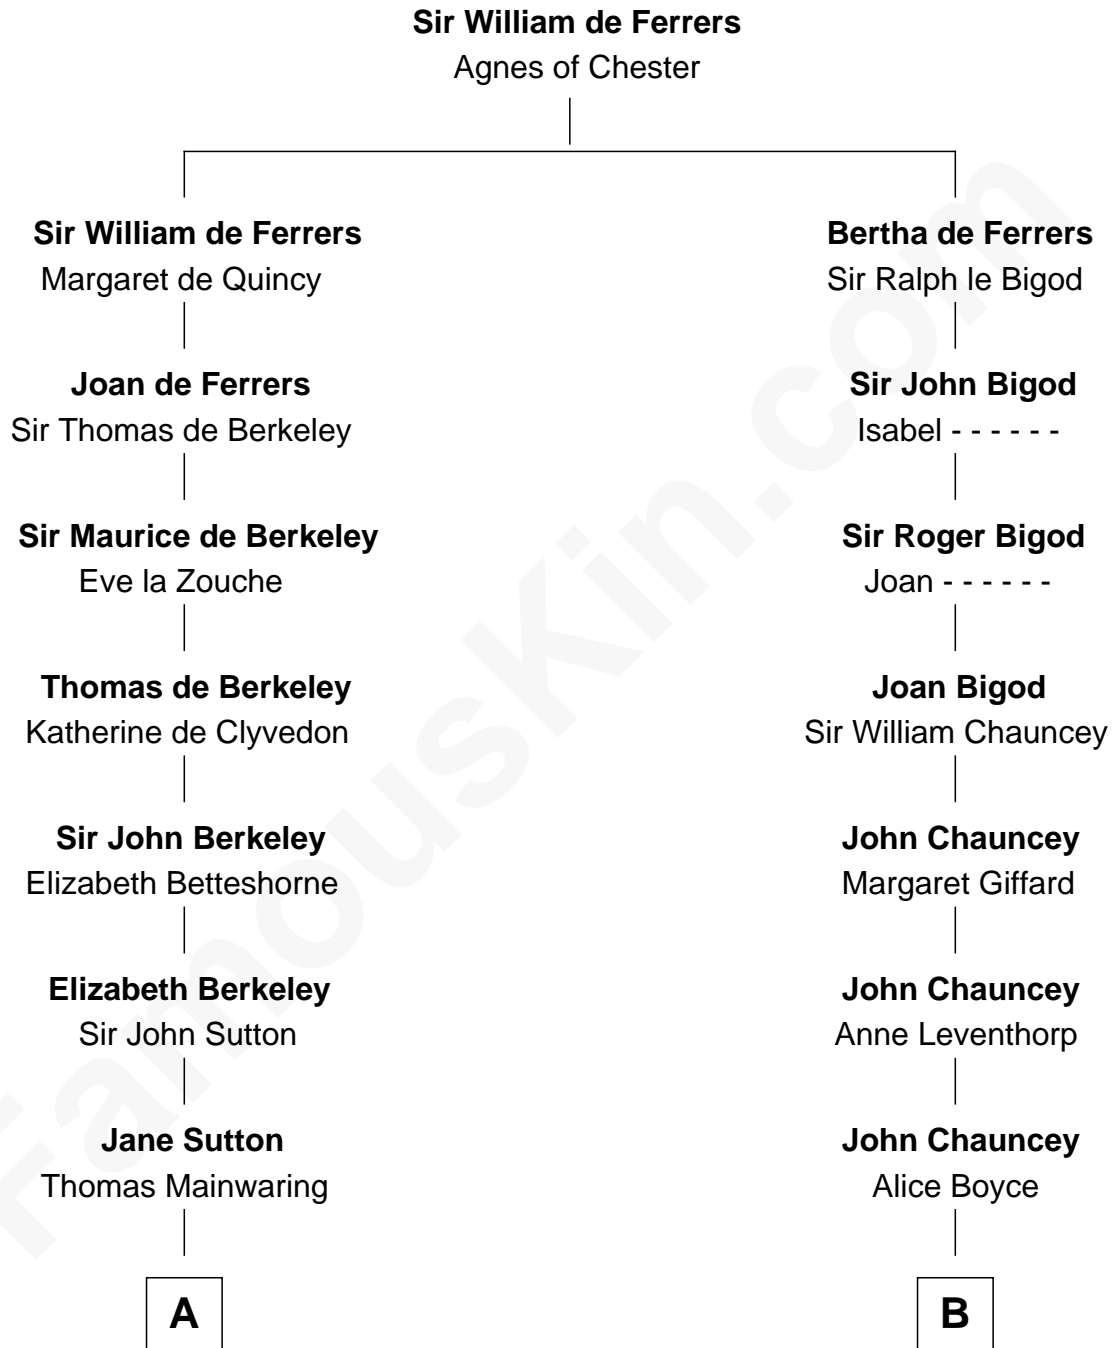

FamousKin.com
Relationship Chart of
Melvyn Douglas
Movie Actor

16th cousin 3 times removed of
Eliphalet Adams Bulkeley
Founder of Aetna Insurance

C

—
Emma Jane Douglas
Col. George Taliaferro Shackelford

—
Lena Priscilla Shackelford
Edouard Gregory Hesselberg

—
Melvyn Douglas
Movie Actor

FamousKin.com