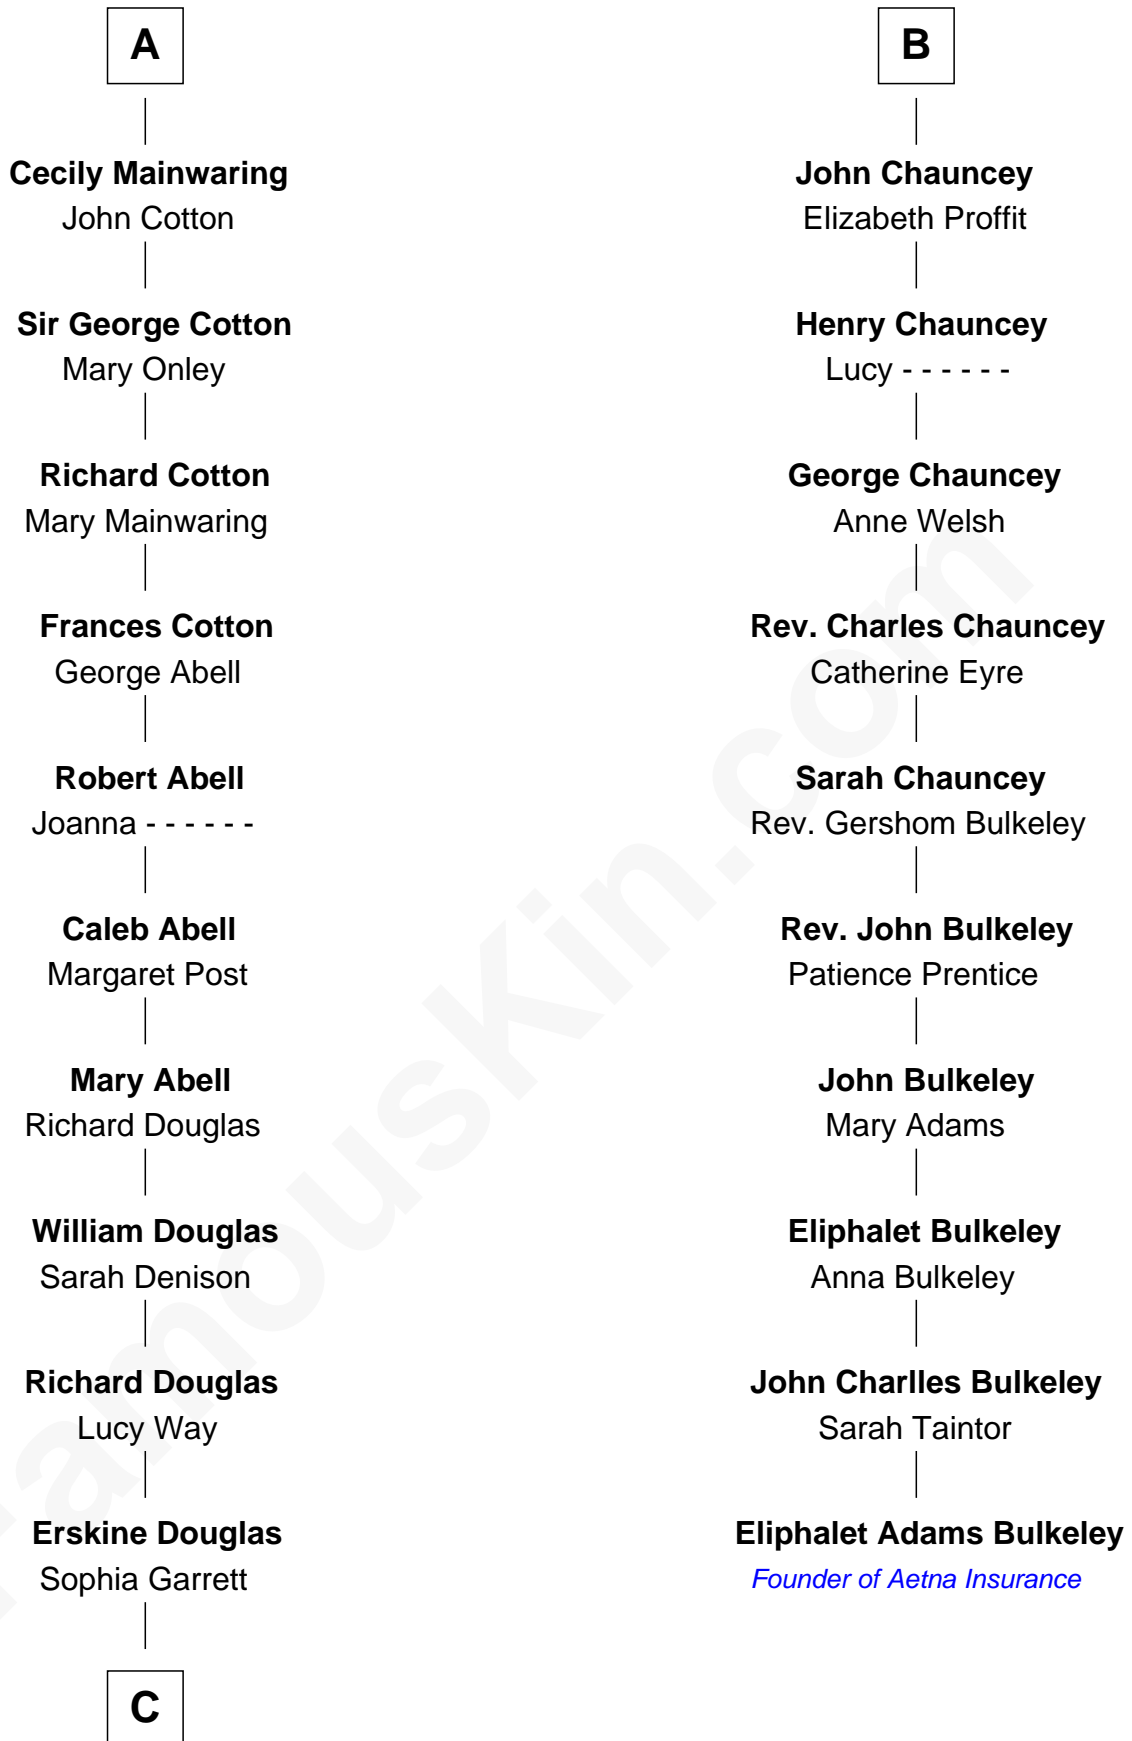

FamousKin.com
Relationship Chart of
Melvyn Douglas
Movie Actor

16th cousin 3 times removed of
Eliphalet Adams Bulkeley
Founder of Aetna Insurance

C

—
Emma Jane Douglas
Col. George Taliaferro Shackelford

—
Lena Priscilla Shackelford
Edouard Gregory Hesselberg

—
Melvyn Douglas
Movie Actor

FamousKin.com