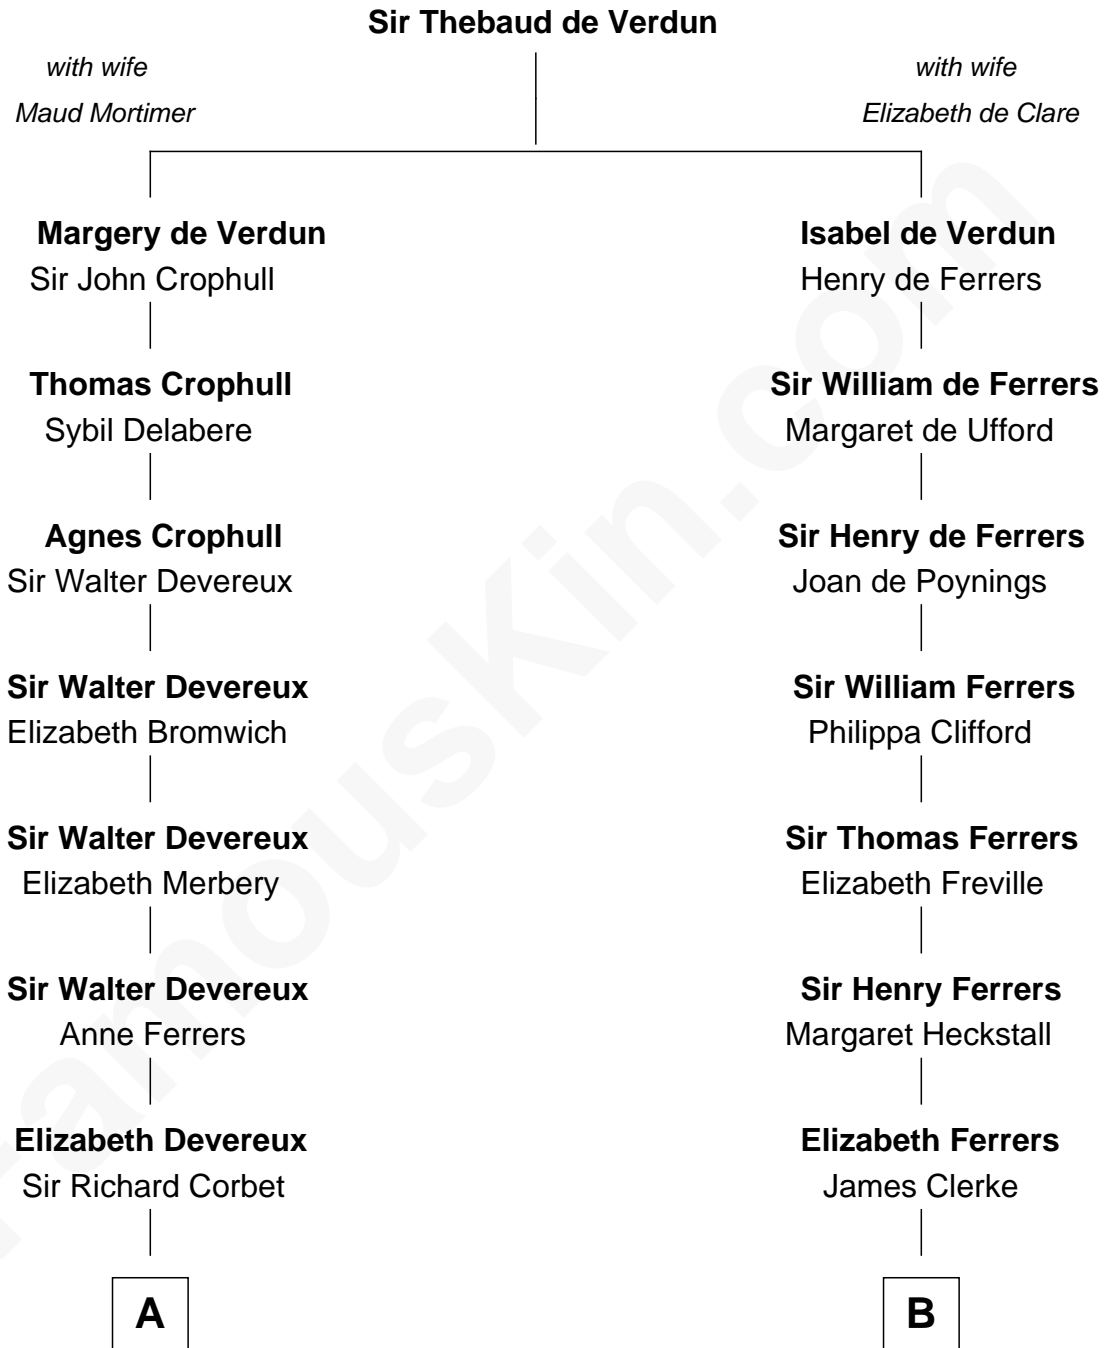

FamousKin.com
Relationship Chart of
Melvyn Douglas
Movie Actor

17th cousin 3 times removed of

Susan B. Anthony
Women's Rights Advocate

C

—
Erskine Douglas

Sophia Garrett

—
Emma Jane Douglas

Col. George Taliaferro Shackelford

—
Lena Priscilla Shackelford

Edouard Gregory Hesselberg

—
Melvyn Douglas

Movie Actor

FamousKin.com