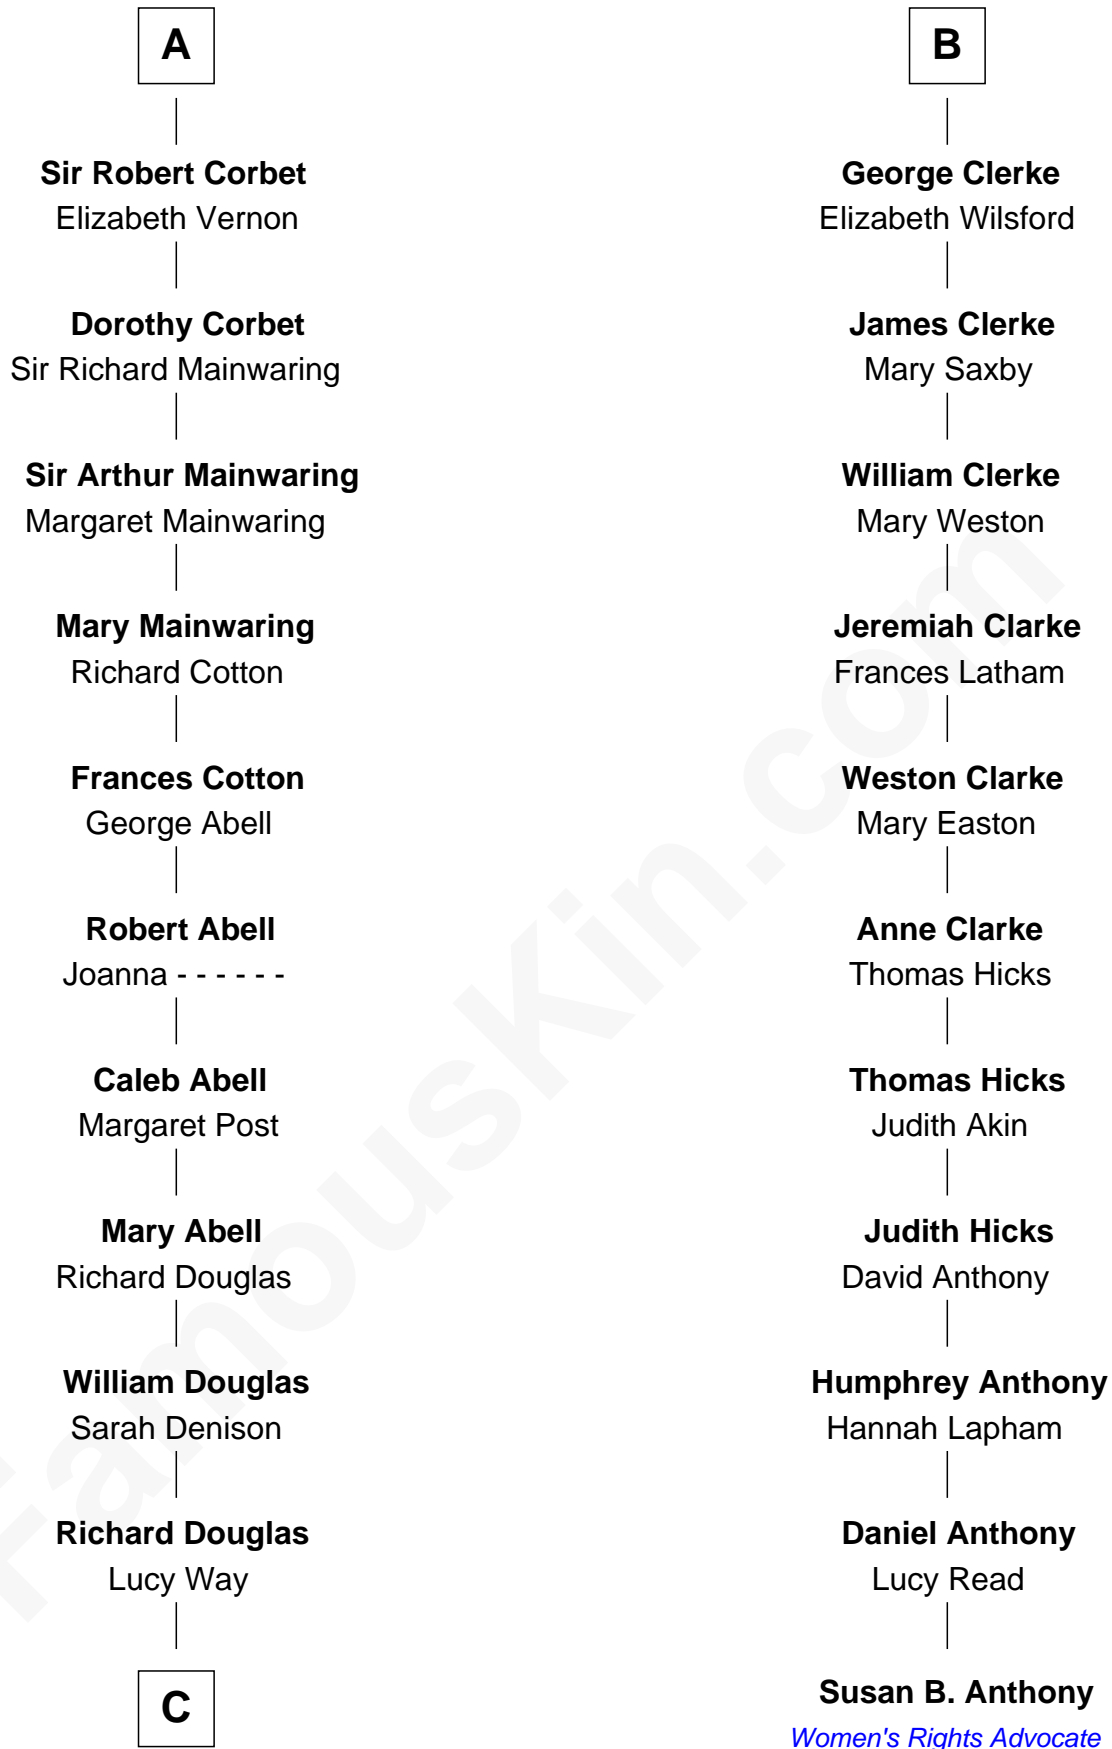

FamousKin.com
Relationship Chart of
Melvyn Douglas
Movie Actor

17th cousin 3 times removed of

Susan B. Anthony
Women's Rights Advocate

C

—
Erskine Douglas

Sophia Garrett

—
Emma Jane Douglas

Col. George Taliaferro Shackelford

—
Lena Priscilla Shackelford

Edouard Gregory Hesselberg

—
Melvyn Douglas

Movie Actor

FamousKin.com