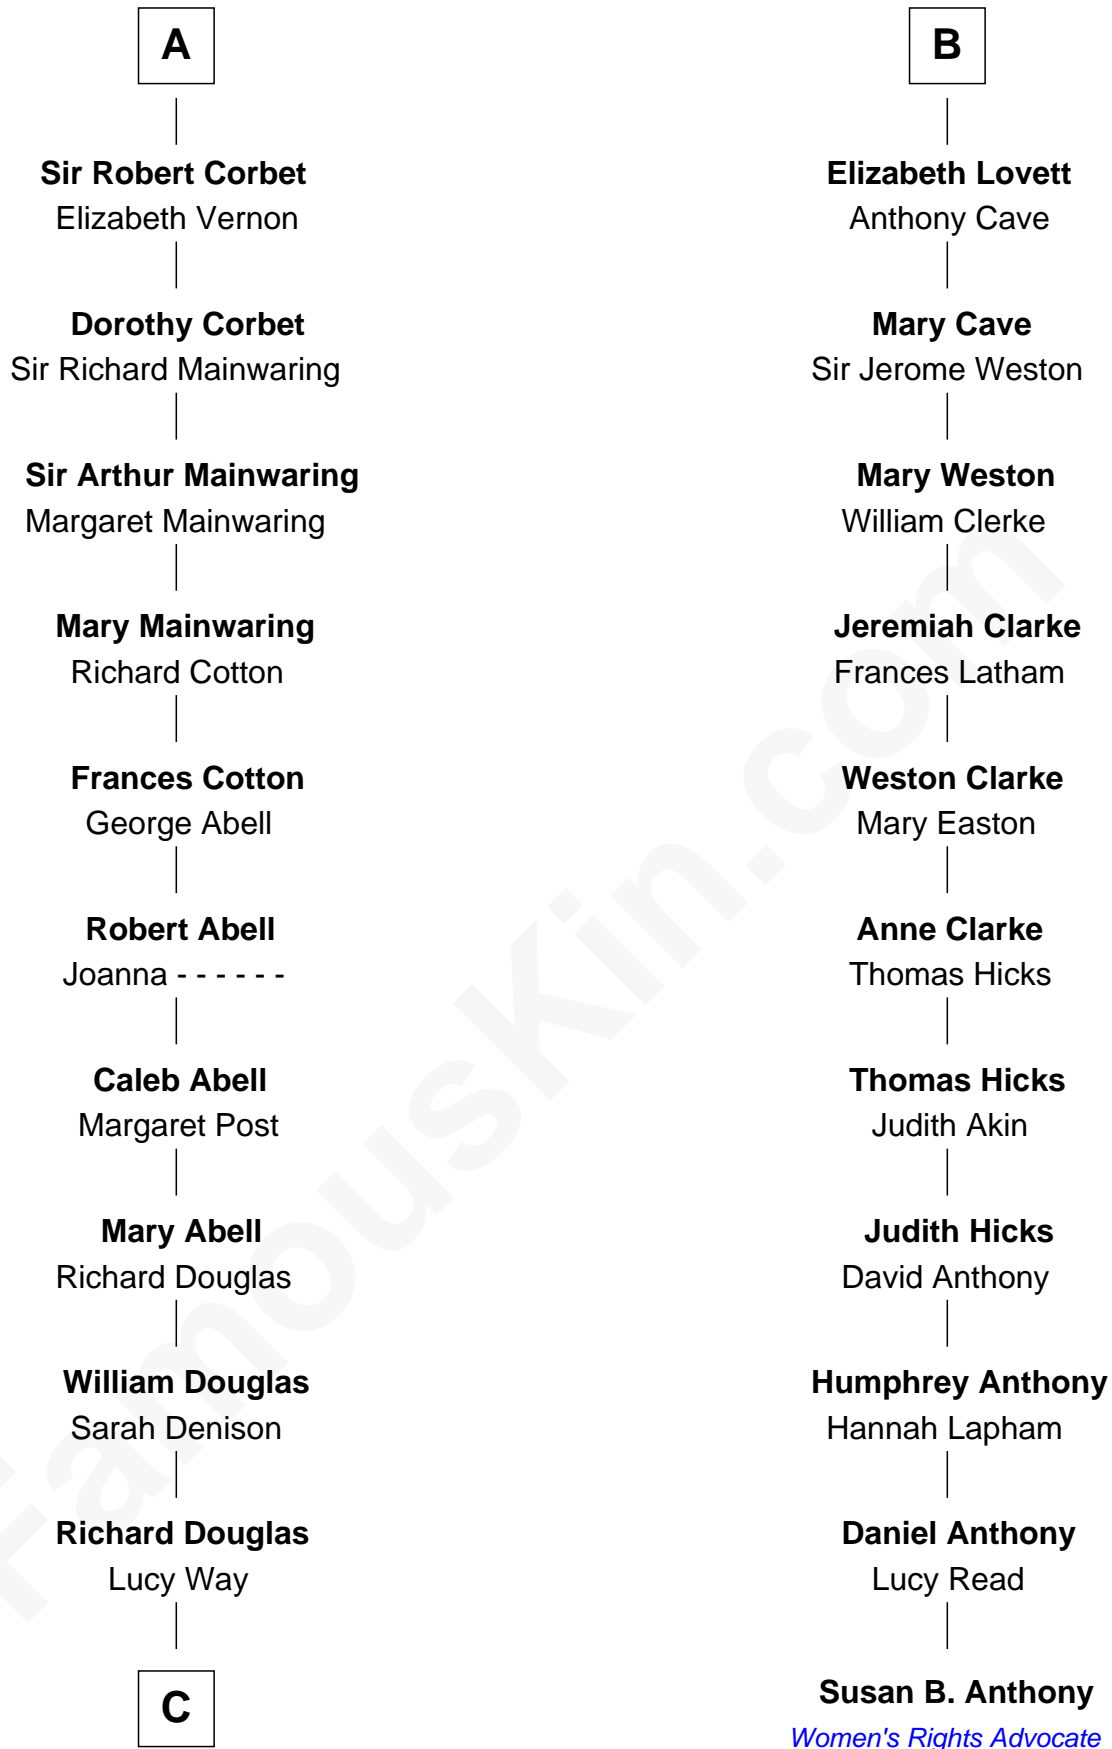

FamousKin.com
Relationship Chart of
Melvyn Douglas
Movie Actor

17th cousin 3 times removed of

Susan B. Anthony
Women's Rights Advocate

C

—
Erskine Douglas

Sophia Garrett

—
Emma Jane Douglas

Col. George Taliaferro Shackelford

—
Lena Priscilla Shackelford

Edouard Gregory Hesselberg

—
Melvyn Douglas

Movie Actor

FamousKin.com