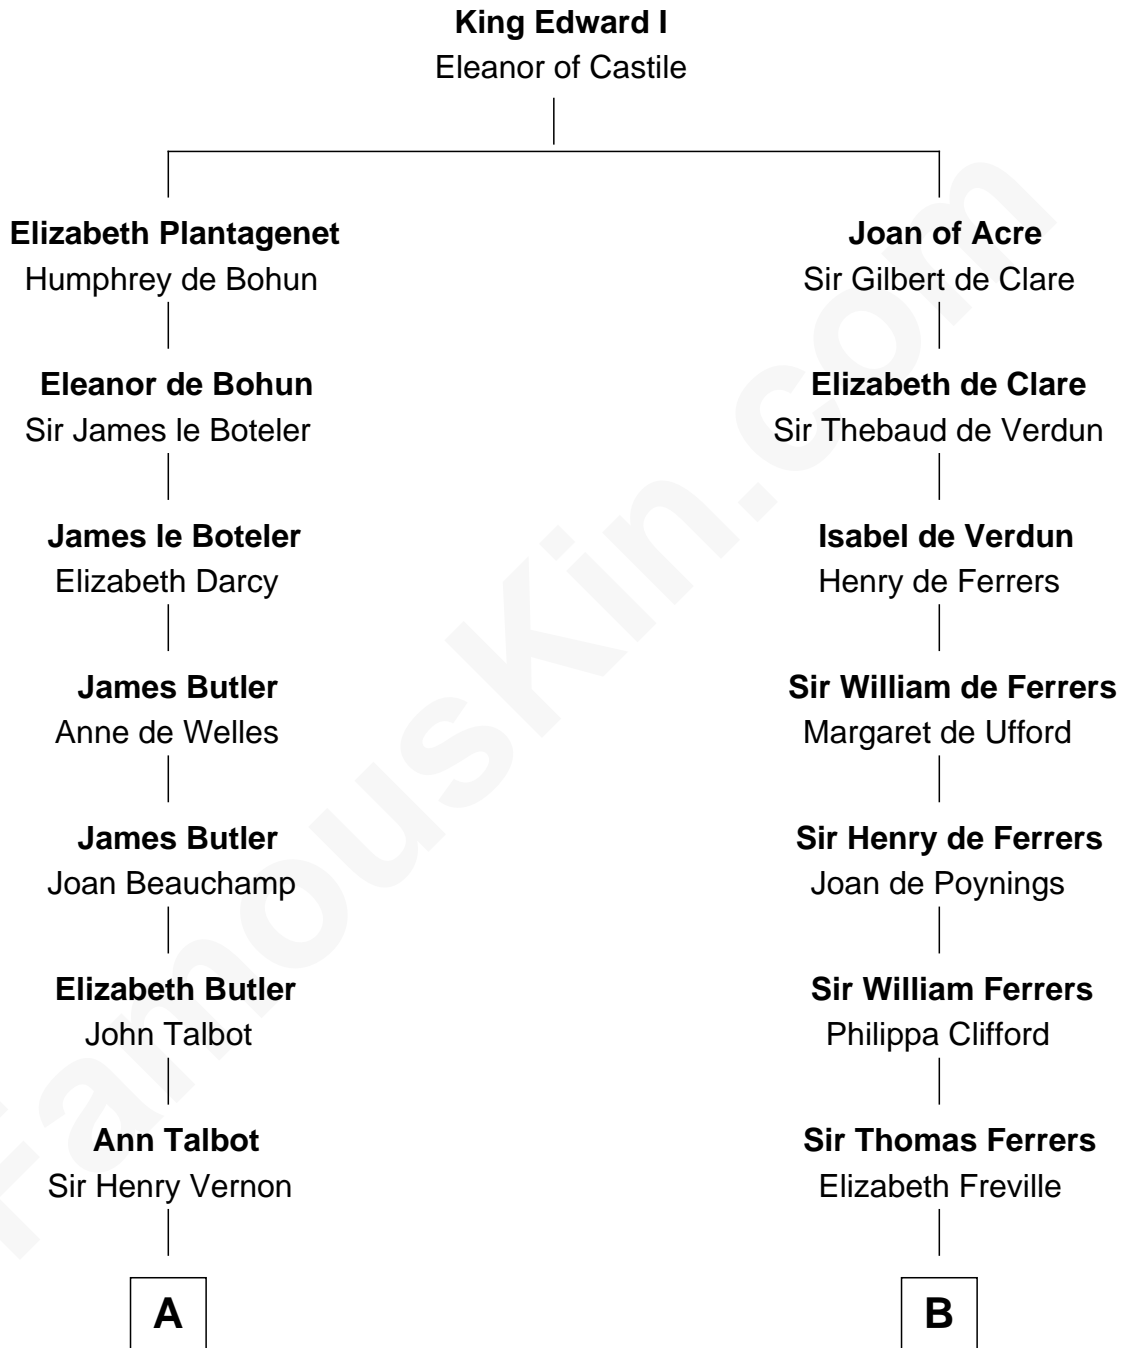

FamousKin.com Relationship Chart of

Melvyn Douglas

Movie Actor

19th cousin 1 time removed of

Susan B. Anthony

Women's Rights Advocate

C

Erskine Douglas

Sophia Garrett

Emma Jane Douglas

Col. George Taliaferro Shackelford

Lena Priscilla Shackelford

Edouard Gregory Hesselberg

Melvyn Douglas

Movie Actor

D