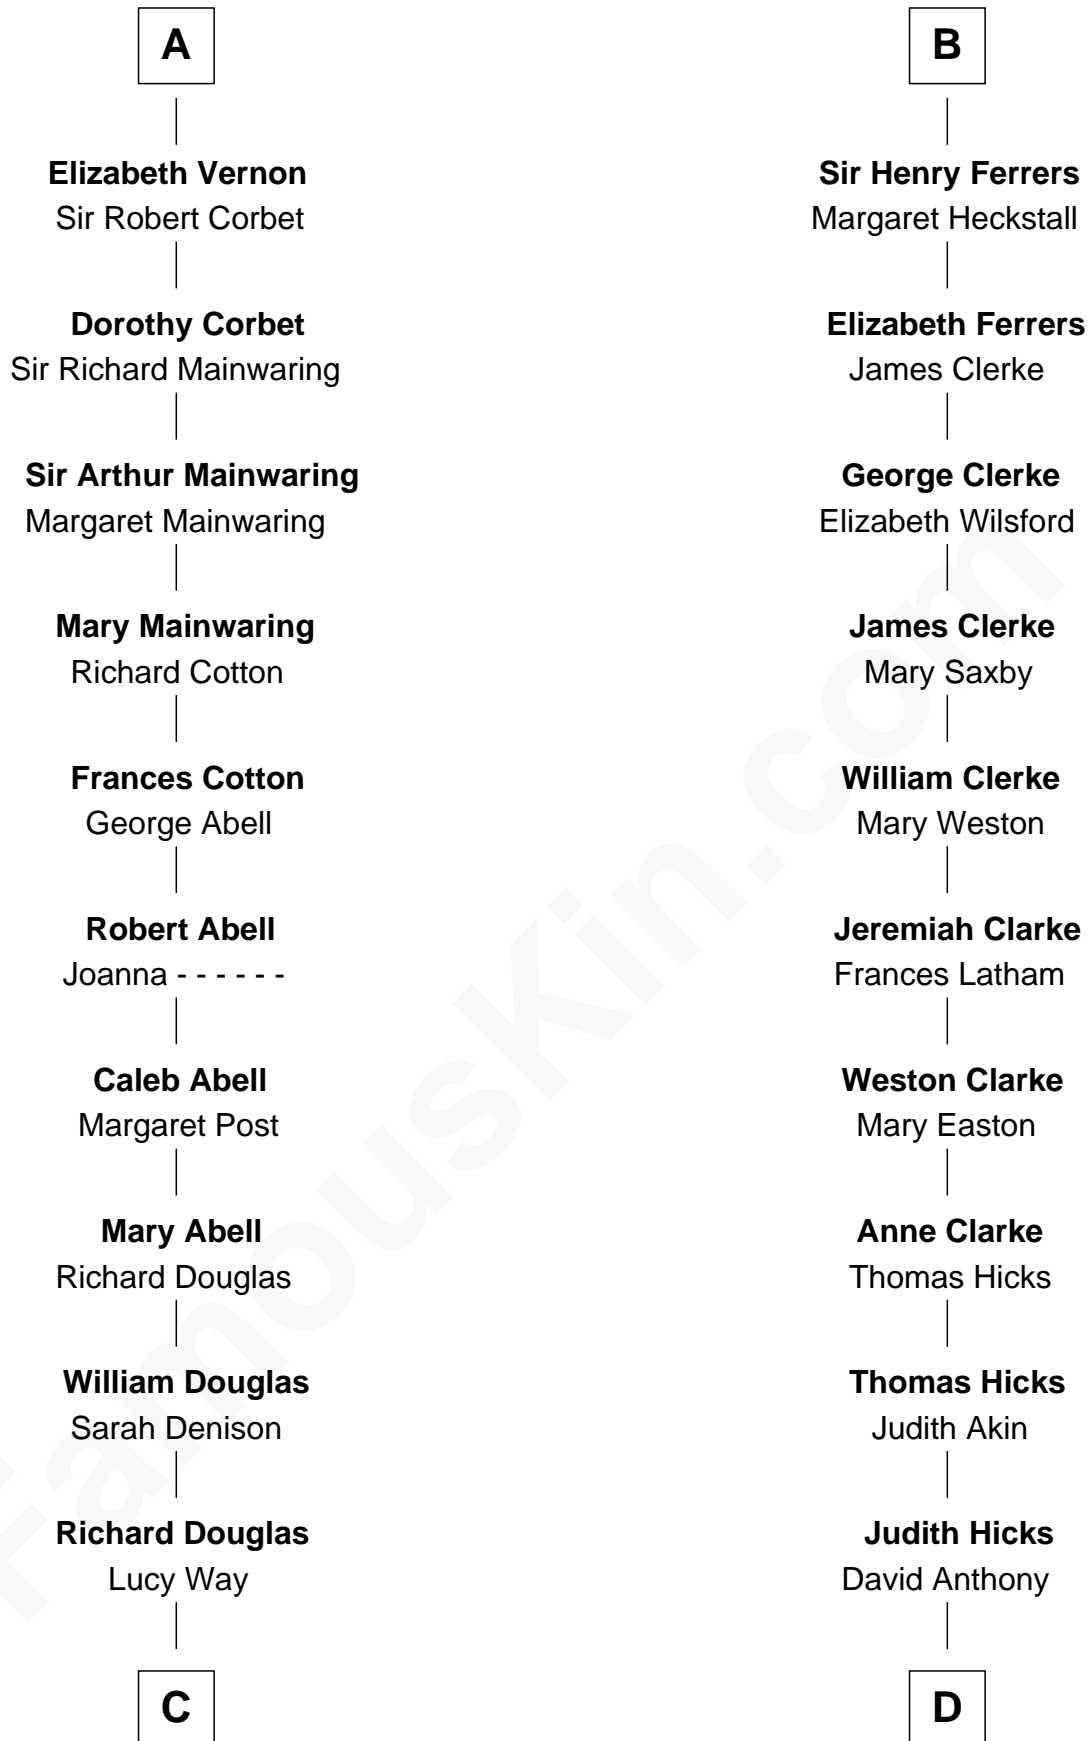

FamousKin.com Relationship Chart of

Melvyn Douglas

Movie Actor

19th cousin 1 time removed of

Susan B. Anthony

Women's Rights Advocate

C

Erskine Douglas

Sophia Garrett

Emma Jane Douglas

Col. George Taliaferro Shackelford

Lena Priscilla Shackelford

Edouard Gregory Hesselberg

Melvyn Douglas

Movie Actor

D

Humphrey Anthony

Hannah Lapham

Daniel Anthony

Lucy Read

Susan B. Anthony

Women's Rights Advocate

FamousKin.com