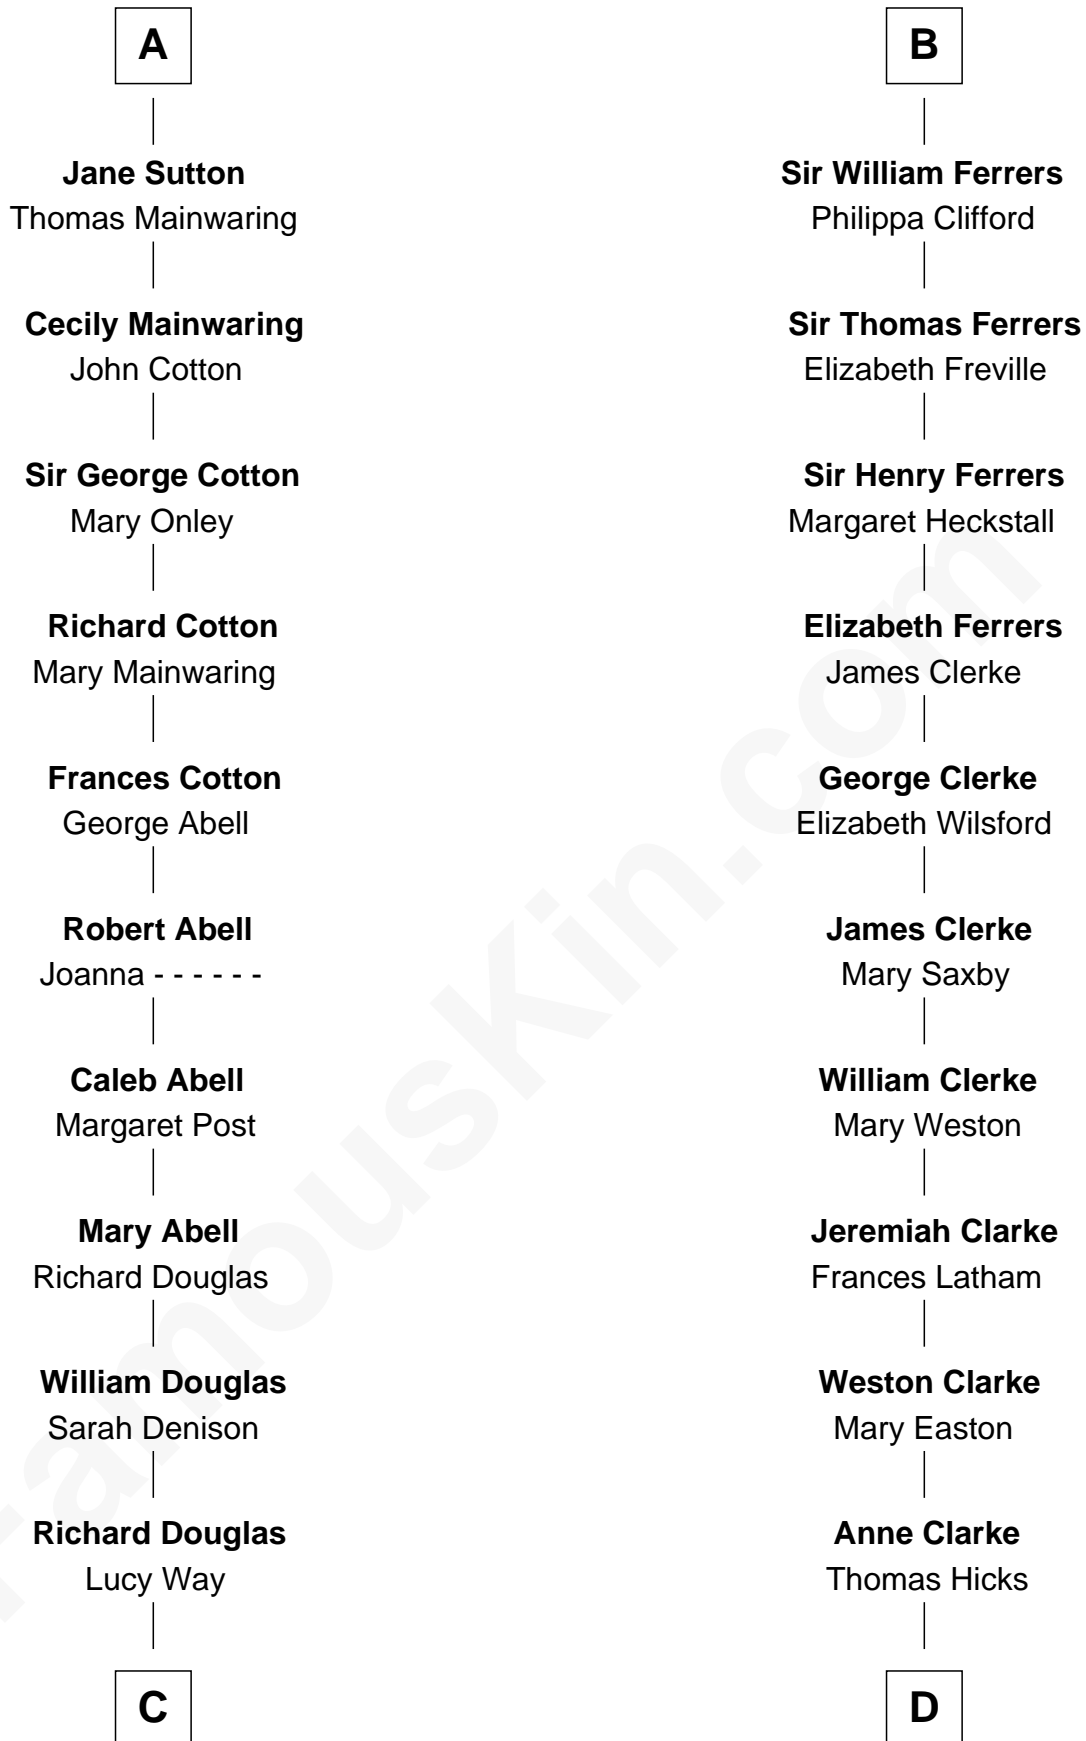

FamousKin.com
Relationship Chart of
Melvyn Douglas
Movie Actor

20th cousin 1 time removed of

Susan B. Anthony
Women's Rights Advocate

C

Erskine Douglas

Sophia Garrett

Emma Jane Douglas

Col. George Taliaferro Shackelford

Lena Priscilla Shackelford

Edouard Gregory Hesselberg

Melvyn Douglas

Movie Actor

D

Thomas Hicks

Judith Akin

Judith Hicks