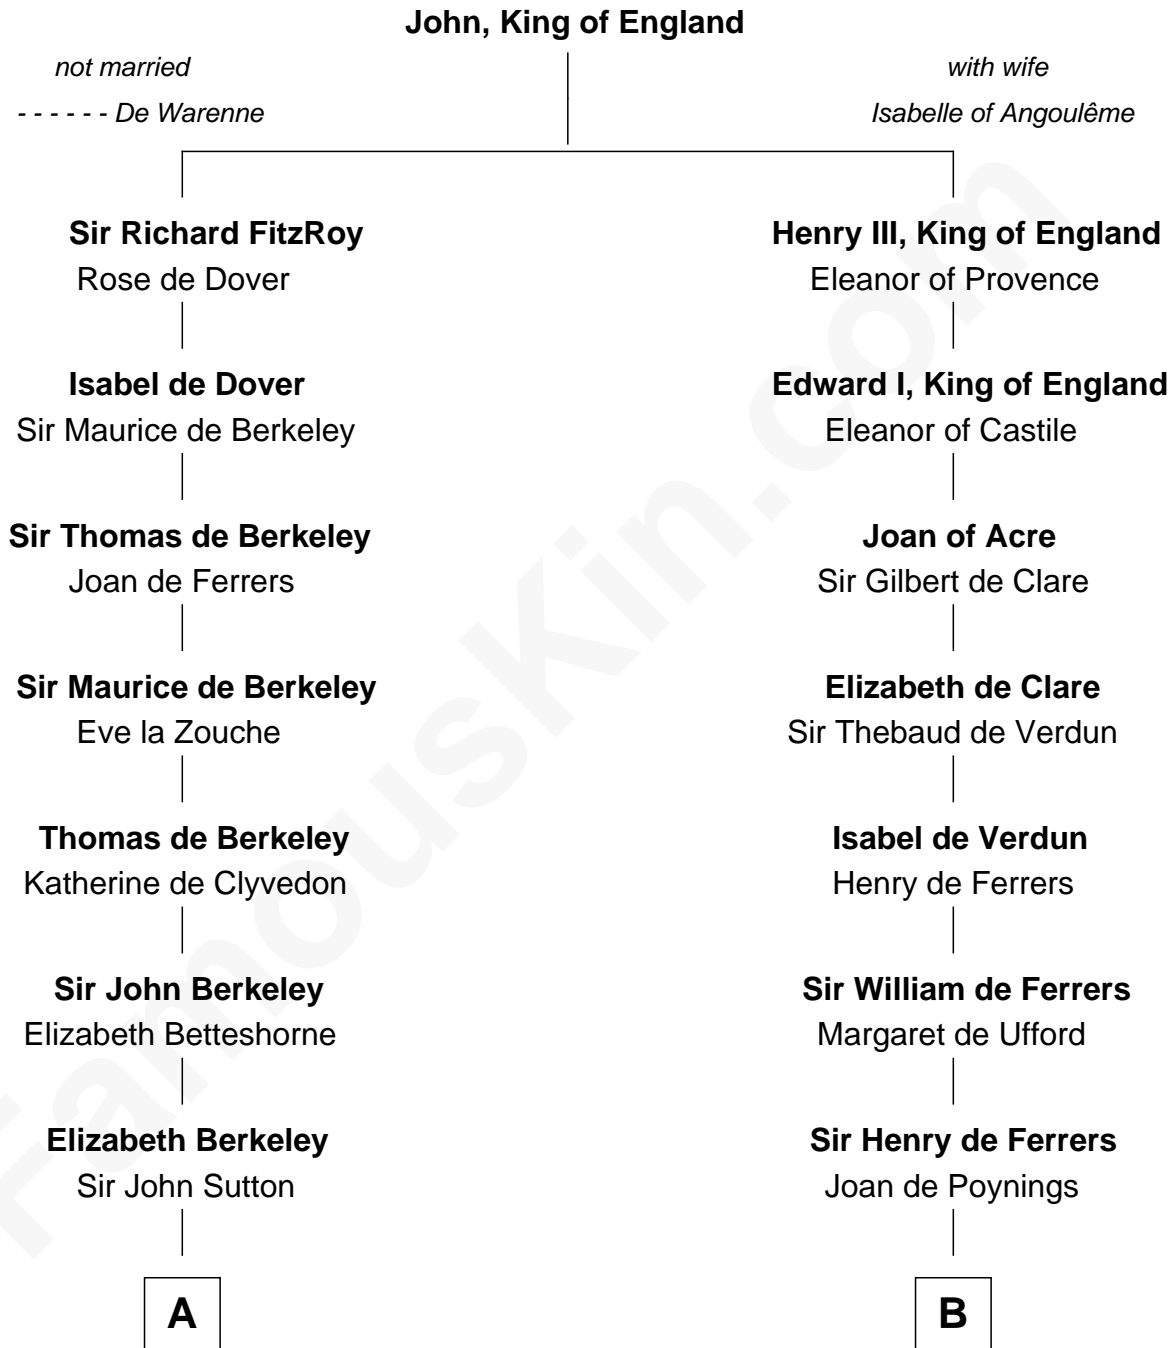

FamousKin.com
Relationship Chart of
Melvyn Douglas
Movie Actor

20th cousin 1 time removed of

Susan B. Anthony
Women's Rights Advocate

C

Erskine Douglas

Sophia Garrett

Emma Jane Douglas

Col. George Taliaferro Shackelford

Lena Priscilla Shackelford

Edouard Gregory Hesselberg

Melvyn Douglas

Movie Actor

D

Thomas Hicks

Judith Akin

Judith Hicks