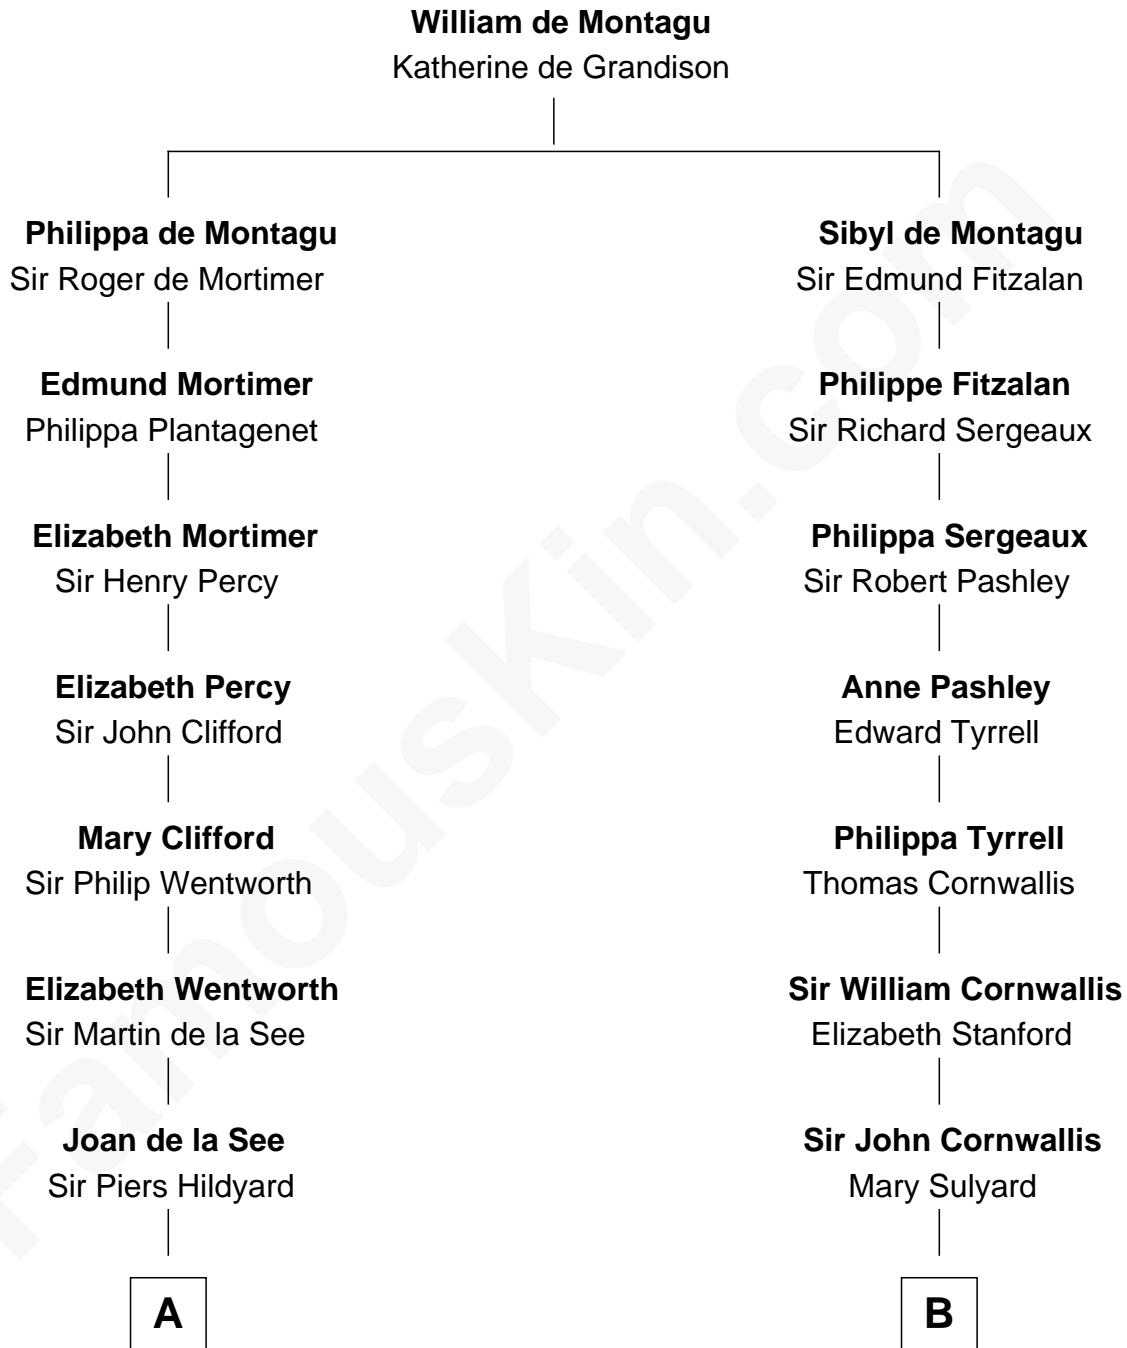

FamousKin.com
Relationship Chart of
Melvyn Douglas
Movie Actor

17th cousin 4 times removed of

Susan B. Anthony
Women's Rights Advocate

C

Nancy Thomson
Thomas Johnson Garrett

Sophia Garrett
Erskine Douglas

Emma Jane Douglas
Col. George Taliaferro Shackelford

Lena Priscilla Shackelford
Edouard Gregory Hesselberg

Melvyn Douglas
Movie Actor

FamousKin.com