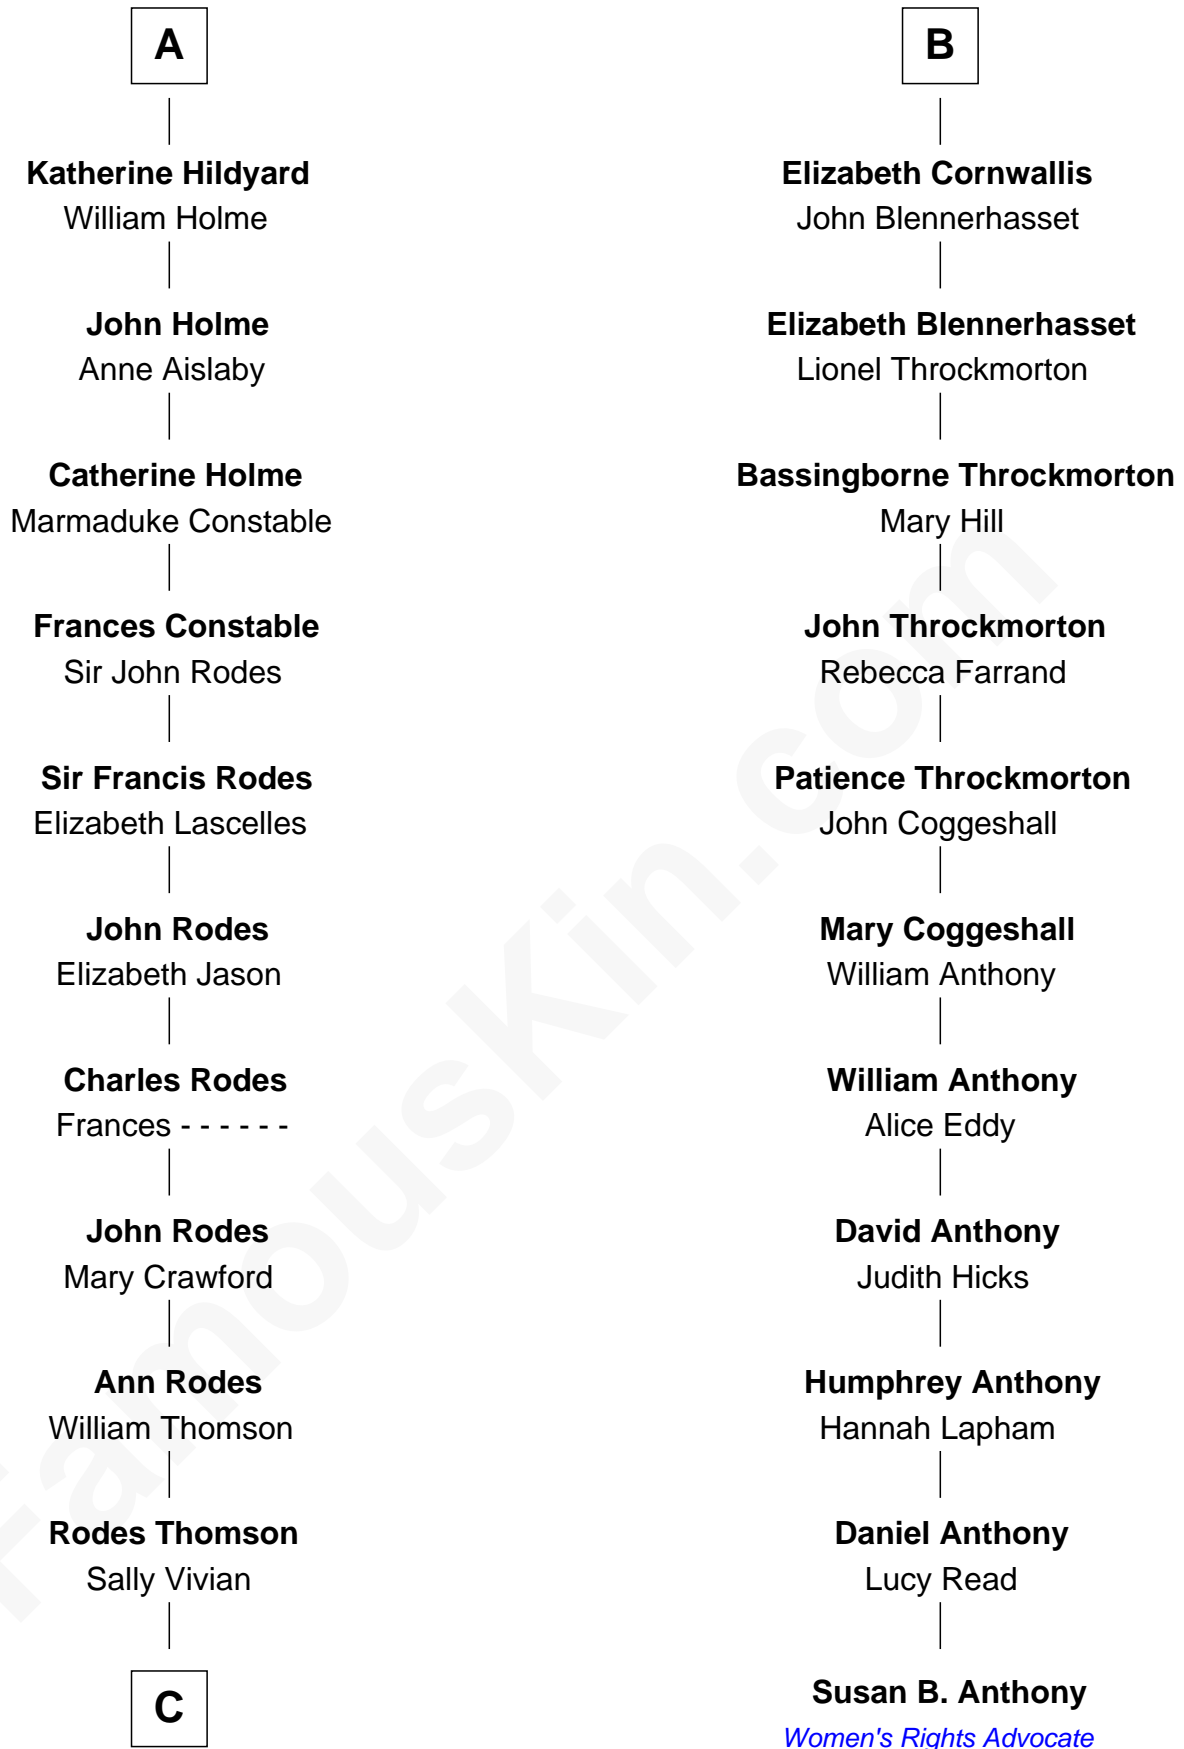

FamousKin.com
Relationship Chart of
Melvyn Douglas
Movie Actor

17th cousin 4 times removed of

Susan B. Anthony
Women's Rights Advocate

C

Nancy Thomson
Thomas Johnson Garrett

Sophia Garrett
Erskine Douglas

Emma Jane Douglas
Col. George Taliaferro Shackelford

Lena Priscilla Shackelford
Edouard Gregory Hesselberg

Melvyn Douglas
Movie Actor

FamousKin.com