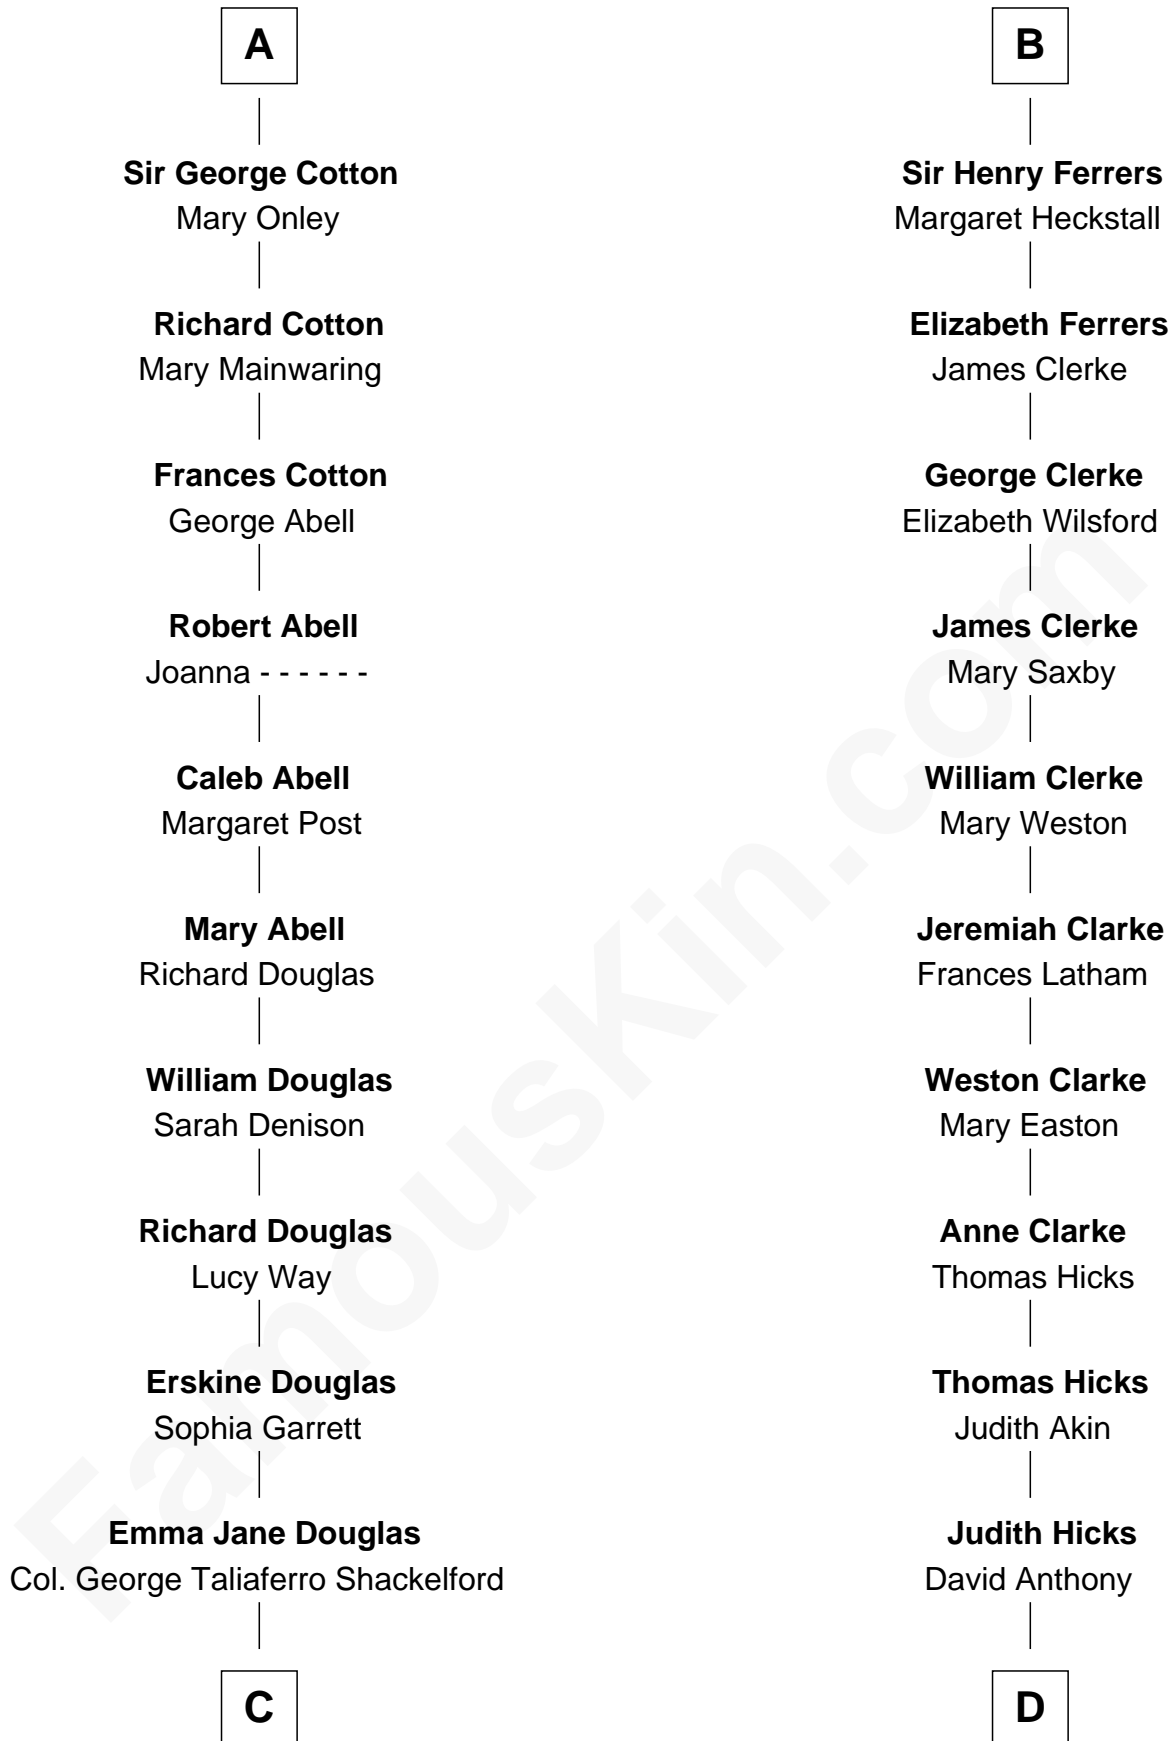

FamousKin.com
Relationship Chart of
Melvyn Douglas
Movie Actor

18th cousin 1 time removed of

Susan B. Anthony
Women's Rights Advocate

Sir William de Ferrers
 Margaret de Quincy

C

Lena Priscilla Shackelford
Edouard Gregory Hesselberg

Melvyn Douglas
Movie Actor

D

Humphrey Anthony
Hannah Lapham

Daniel Anthony
Lucy Read

Susan B. Anthony
Women's Rights Advocate

FamousKin.com