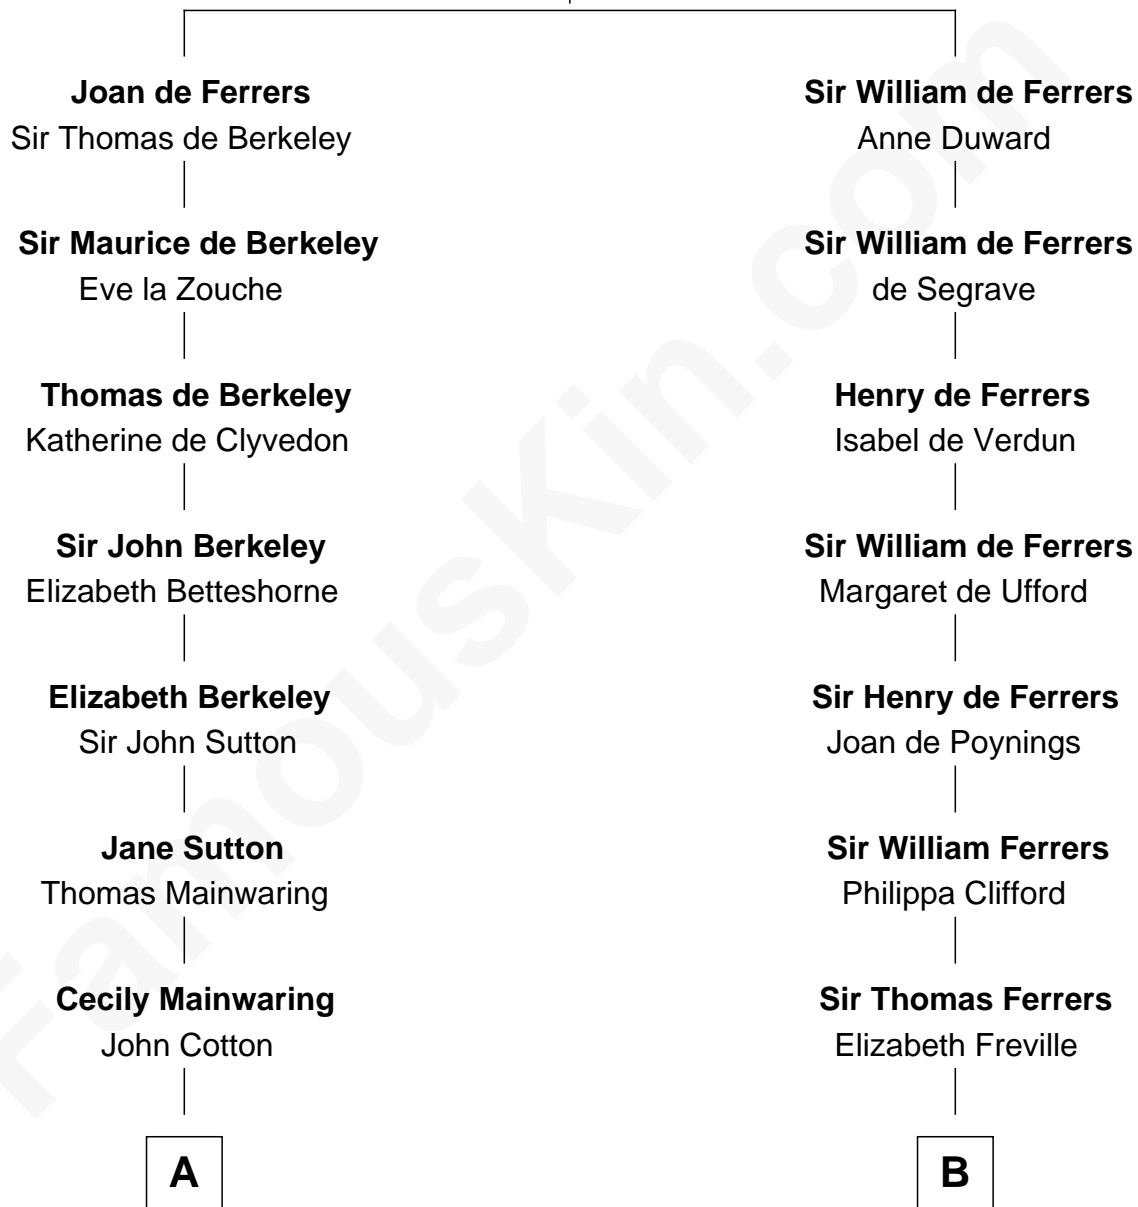

FamousKin.com
Relationship Chart of
Melvyn Douglas
Movie Actor

18th cousin 1 time removed of

Susan B. Anthony
Women's Rights Advocate

Sir William de Ferrers
 Margaret de Quincy

C

Lena Priscilla Shackelford
Edouard Gregory Hesselberg

Melvyn Douglas
Movie Actor

D

Humphrey Anthony
Hannah Lapham

Daniel Anthony
Lucy Read

Susan B. Anthony
Women's Rights Advocate

FamousKin.com