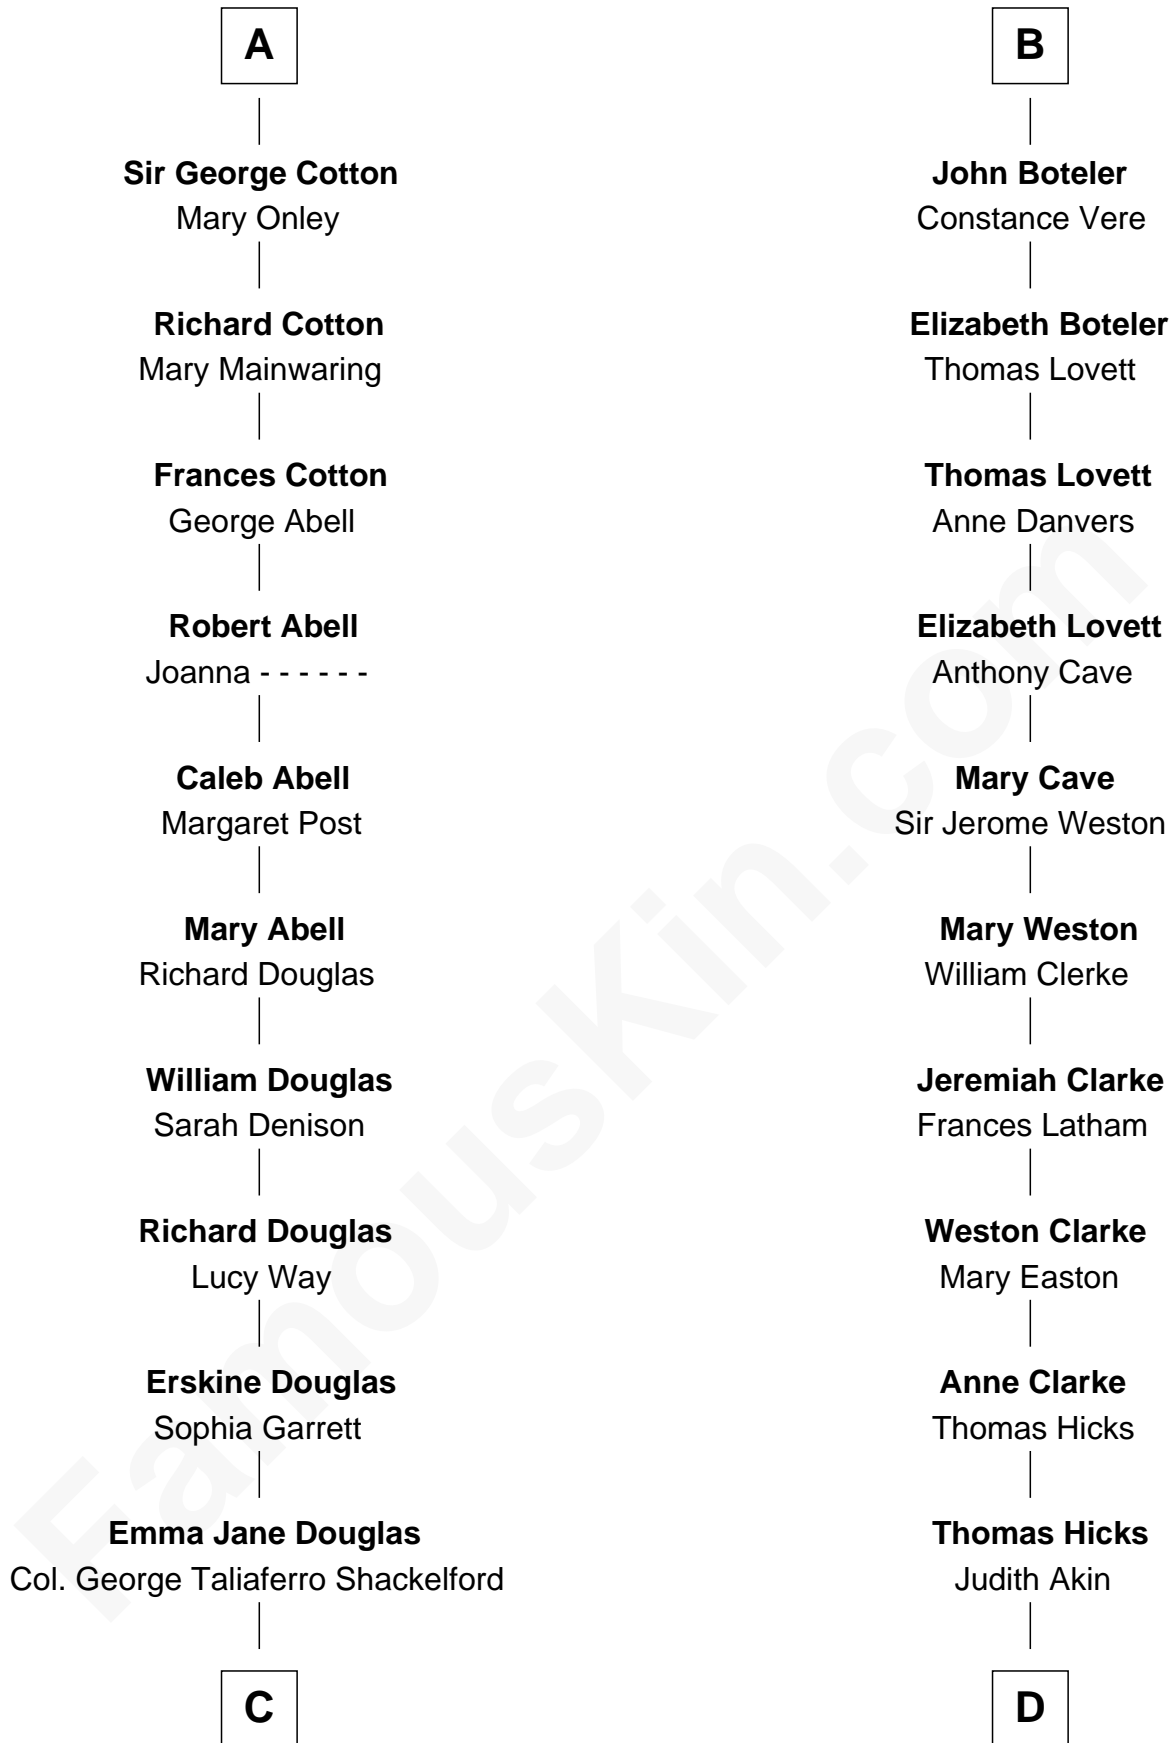

FamousKin.com
Relationship Chart of
Melvyn Douglas
Movie Actor

18th cousin 2 times removed of

Susan B. Anthony
Women's Rights Advocate

Sir William de Cantilupe
 Eve de Braiose

C

Lena Priscilla Shackelford
Edouard Gregory Hesselberg

Melvyn Douglas
Movie Actor

D

Judith Hicks
David Anthony

Humphrey Anthony
Hannah Lapham

Daniel Anthony
Lucy Read

Susan B. Anthony
Women's Rights Advocate

FamousKin.com