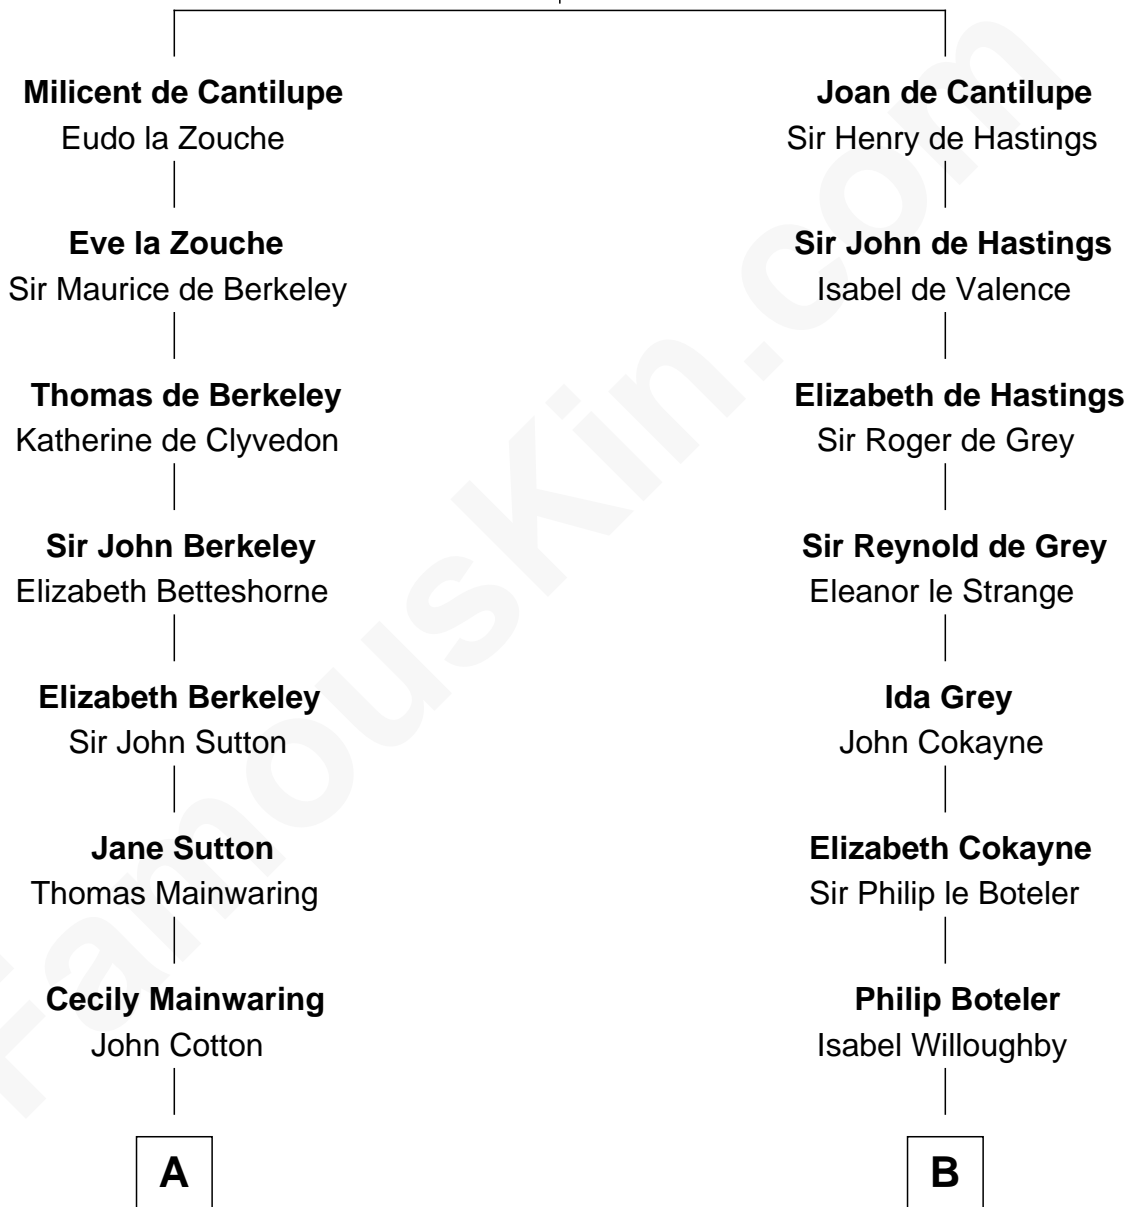

FamousKin.com
Relationship Chart of
Melvyn Douglas
Movie Actor

18th cousin 2 times removed of

Susan B. Anthony
Women's Rights Advocate

Sir William de Cantilupe
 Eve de Braiose

C

Lena Priscilla Shackelford
Edouard Gregory Hesselberg

Melvyn Douglas
Movie Actor

D

Judith Hicks
David Anthony

Humphrey Anthony
Hannah Lapham

Daniel Anthony
Lucy Read

Susan B. Anthony
Women's Rights Advocate

FamousKin.com