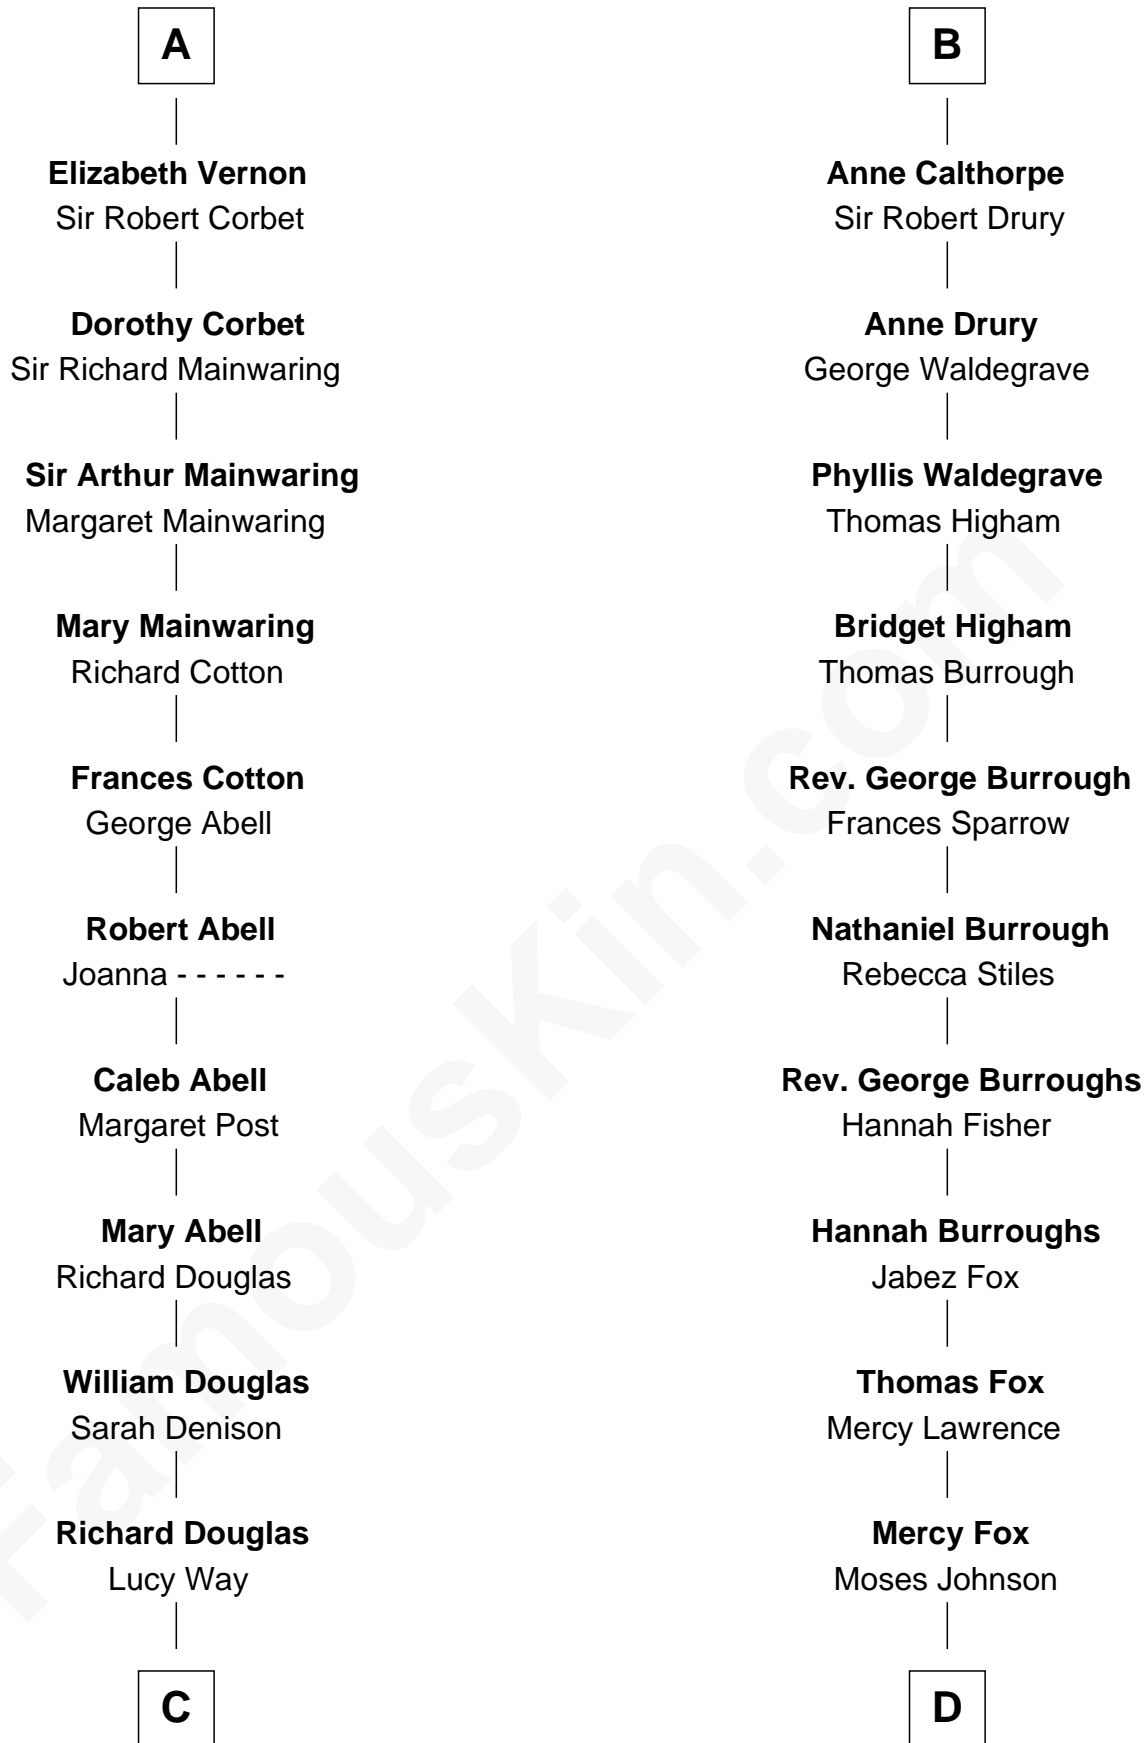

FamousKin.com Relationship Chart of

Melvyn Douglas

Movie Actor

20th cousin 1 time removed of

Walt Disney

Co-Founder of The Walt Disney Company

C

Erskine Douglas

Sophia Garrett

Emma Jane Douglas

Col. George Taliaferro Shackelford

Lena Priscilla Shackelford

Edouard Gregory Hesselberg

Melvyn Douglas

Movie Actor

D

Fanny Johnson

John Call

Eber Call

Violette Lawrence

Charles Call

Henrietta Gross

Flora Call

Elias Charles Disney