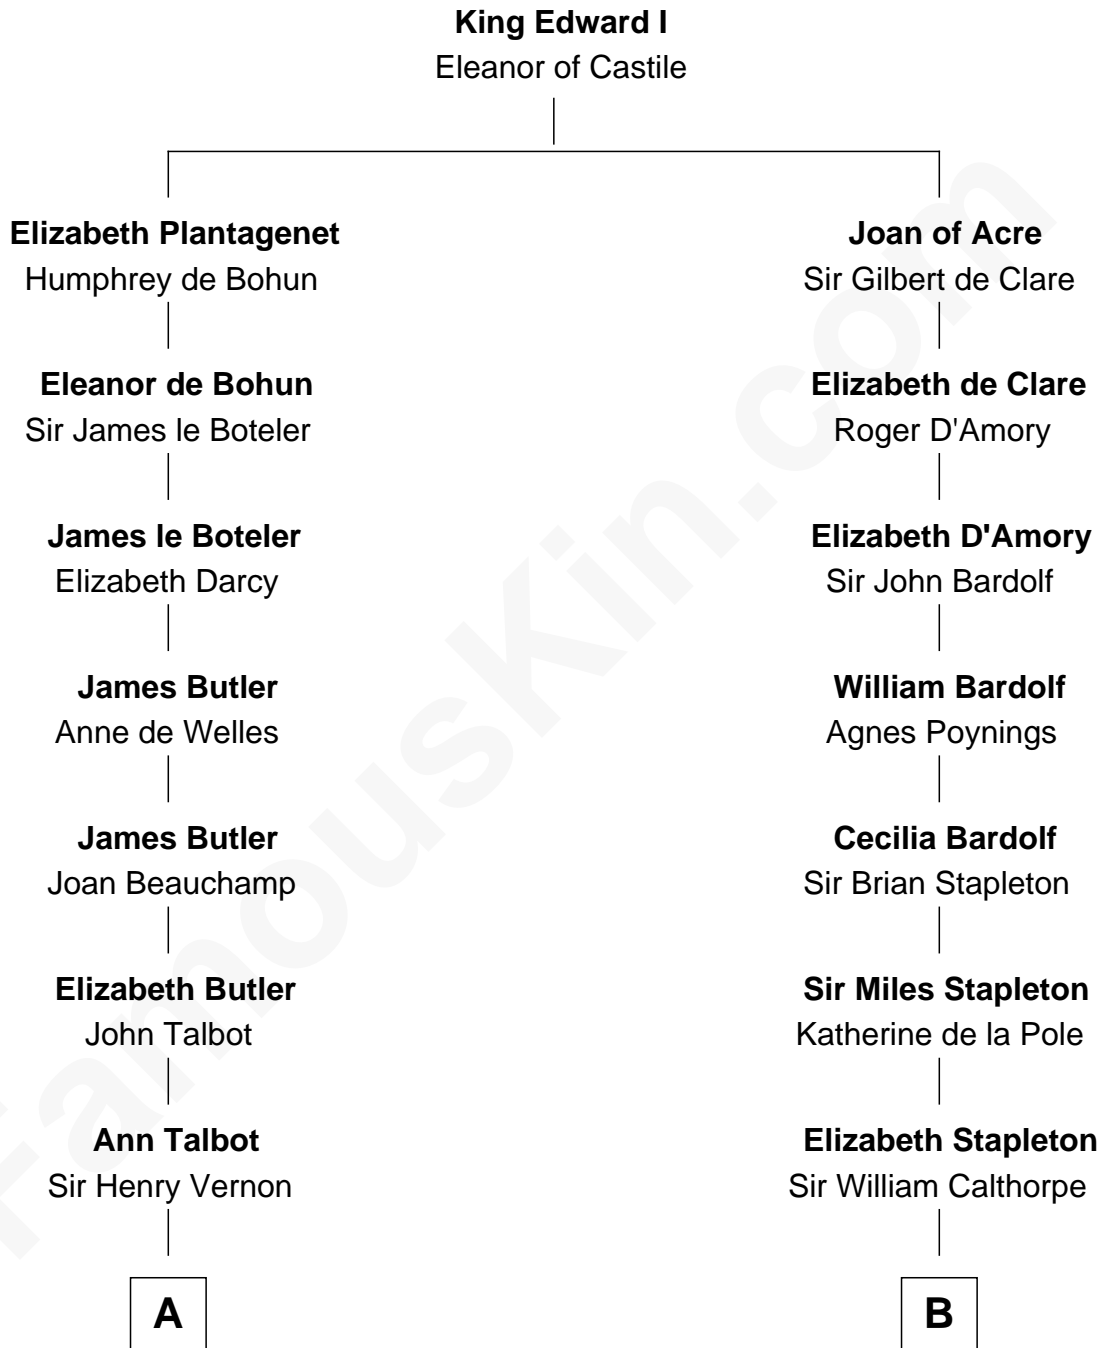

FamousKin.com Relationship Chart of

Melvyn Douglas

Movie Actor

20th cousin 1 time removed of

Walt Disney

Co-Founder of The Walt Disney Company

C

Erskine Douglas

Sophia Garrett

Emma Jane Douglas

Col. George Taliaferro Shackelford

Lena Priscilla Shackelford

Edouard Gregory Hesselberg

Melvyn Douglas

Movie Actor

D