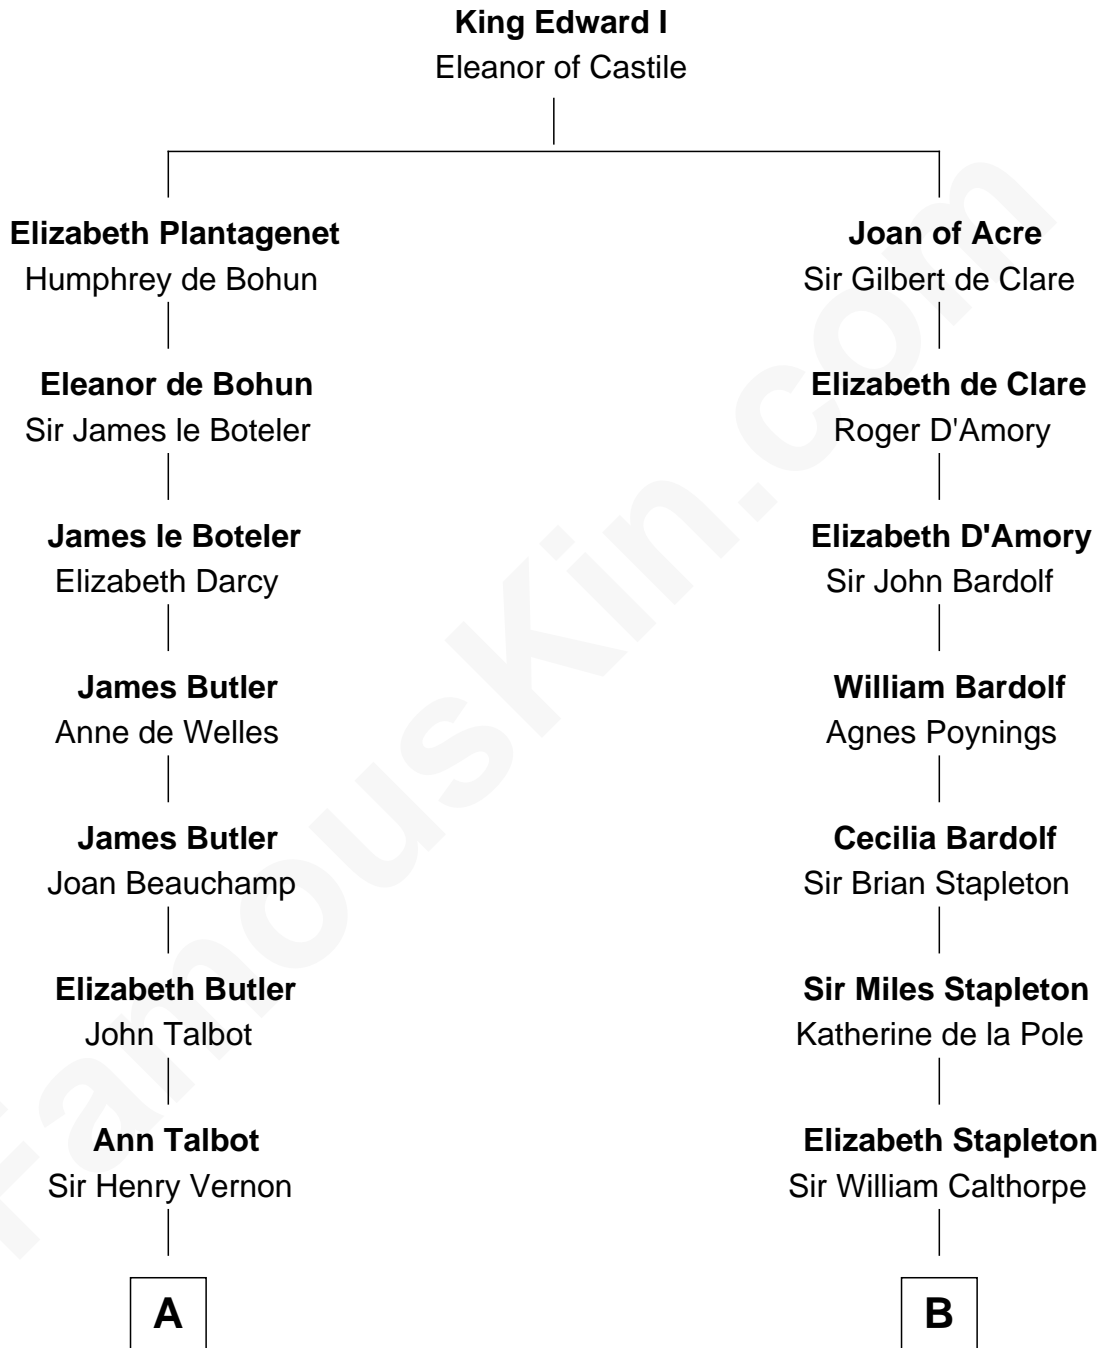

**FamousKin.com**  
**Relationship Chart of**  
**Melvyn Douglas**  
*Movie Actor*

13th cousin 7 times removed of

**Rev. George Burroughs**  
*Executed for Witchcraft, Salem 1692*

**C**

—  
**Erskine Douglas**

Sophia Garrett

—  
**Emma Jane Douglas**

Col. George Taliaferro Shackelford

—  
**Lena Priscilla Shackelford**

Edouard Gregory Hesselberg

—  
**Melvyn Douglas**

*Movie Actor*

FamousKin.com