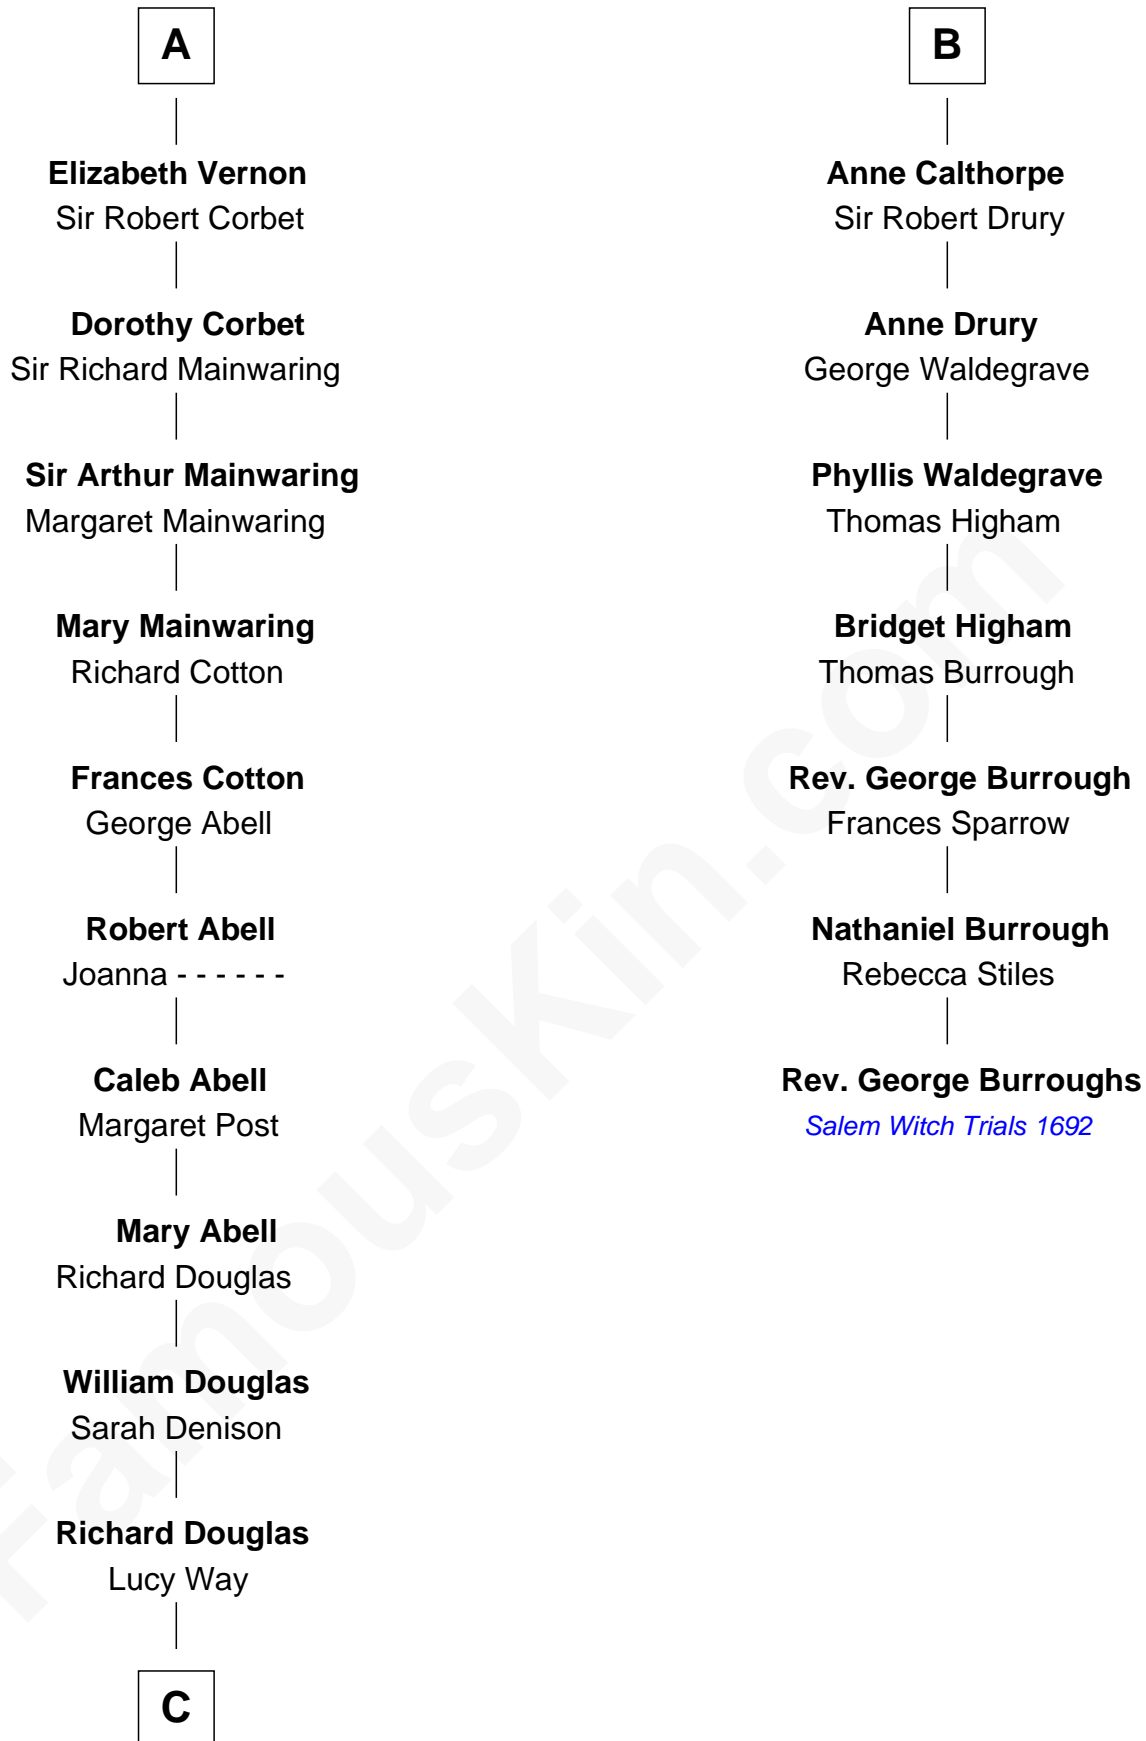

**FamousKin.com**  
**Relationship Chart of**  
**Melvyn Douglas**  
*Movie Actor*

13th cousin 7 times removed of

**Rev. George Burroughs**  
*Executed for Witchcraft, Salem 1692*

**C**

—  
**Erskine Douglas**

Sophia Garrett

—  
**Emma Jane Douglas**

Col. George Taliaferro Shackelford

—  
**Lena Priscilla Shackelford**

Edouard Gregory Hesselberg

—  
**Melvyn Douglas**

*Movie Actor*

FamousKin.com