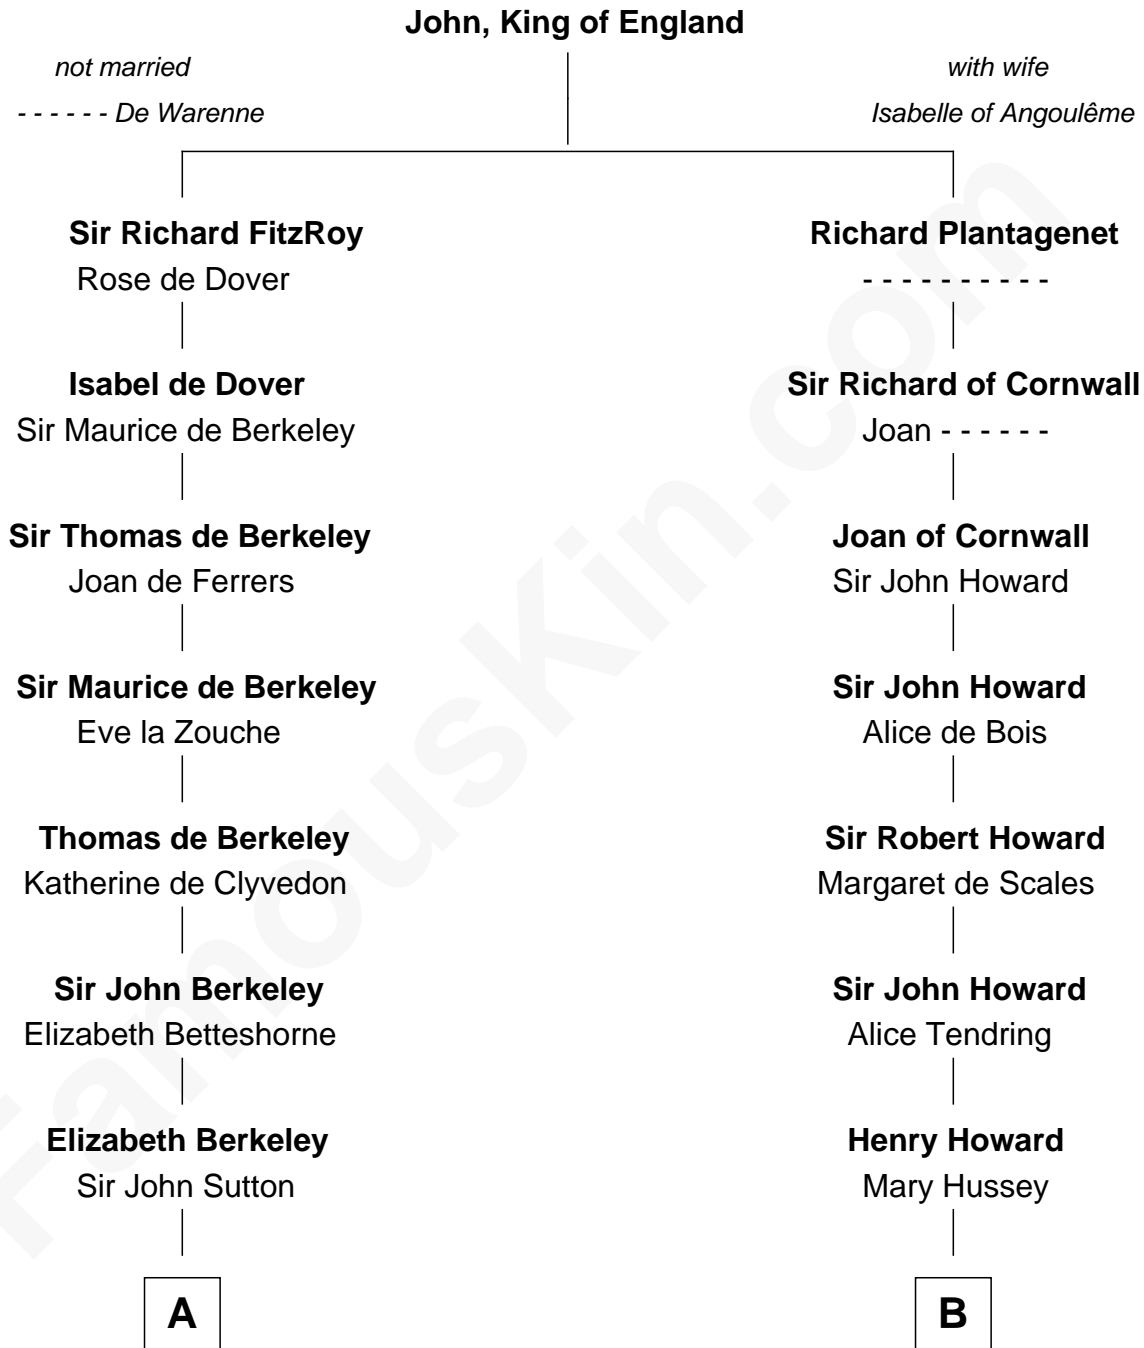

FamousKin.com

Relationship Chart of

Melvyn Douglas

Movie Actor

14th cousin 6 times removed of

Rev. George Burroughs
Executed for Witchcraft, Salem 1692

C

—
Erskine Douglas

Sophia Garrett

—
Emma Jane Douglas

Col. George Taliaferro Shackelford

—
Lena Priscilla Shackelford

Edouard Gregory Hesselberg

—
Melvyn Douglas

Movie Actor

FamousKin.com