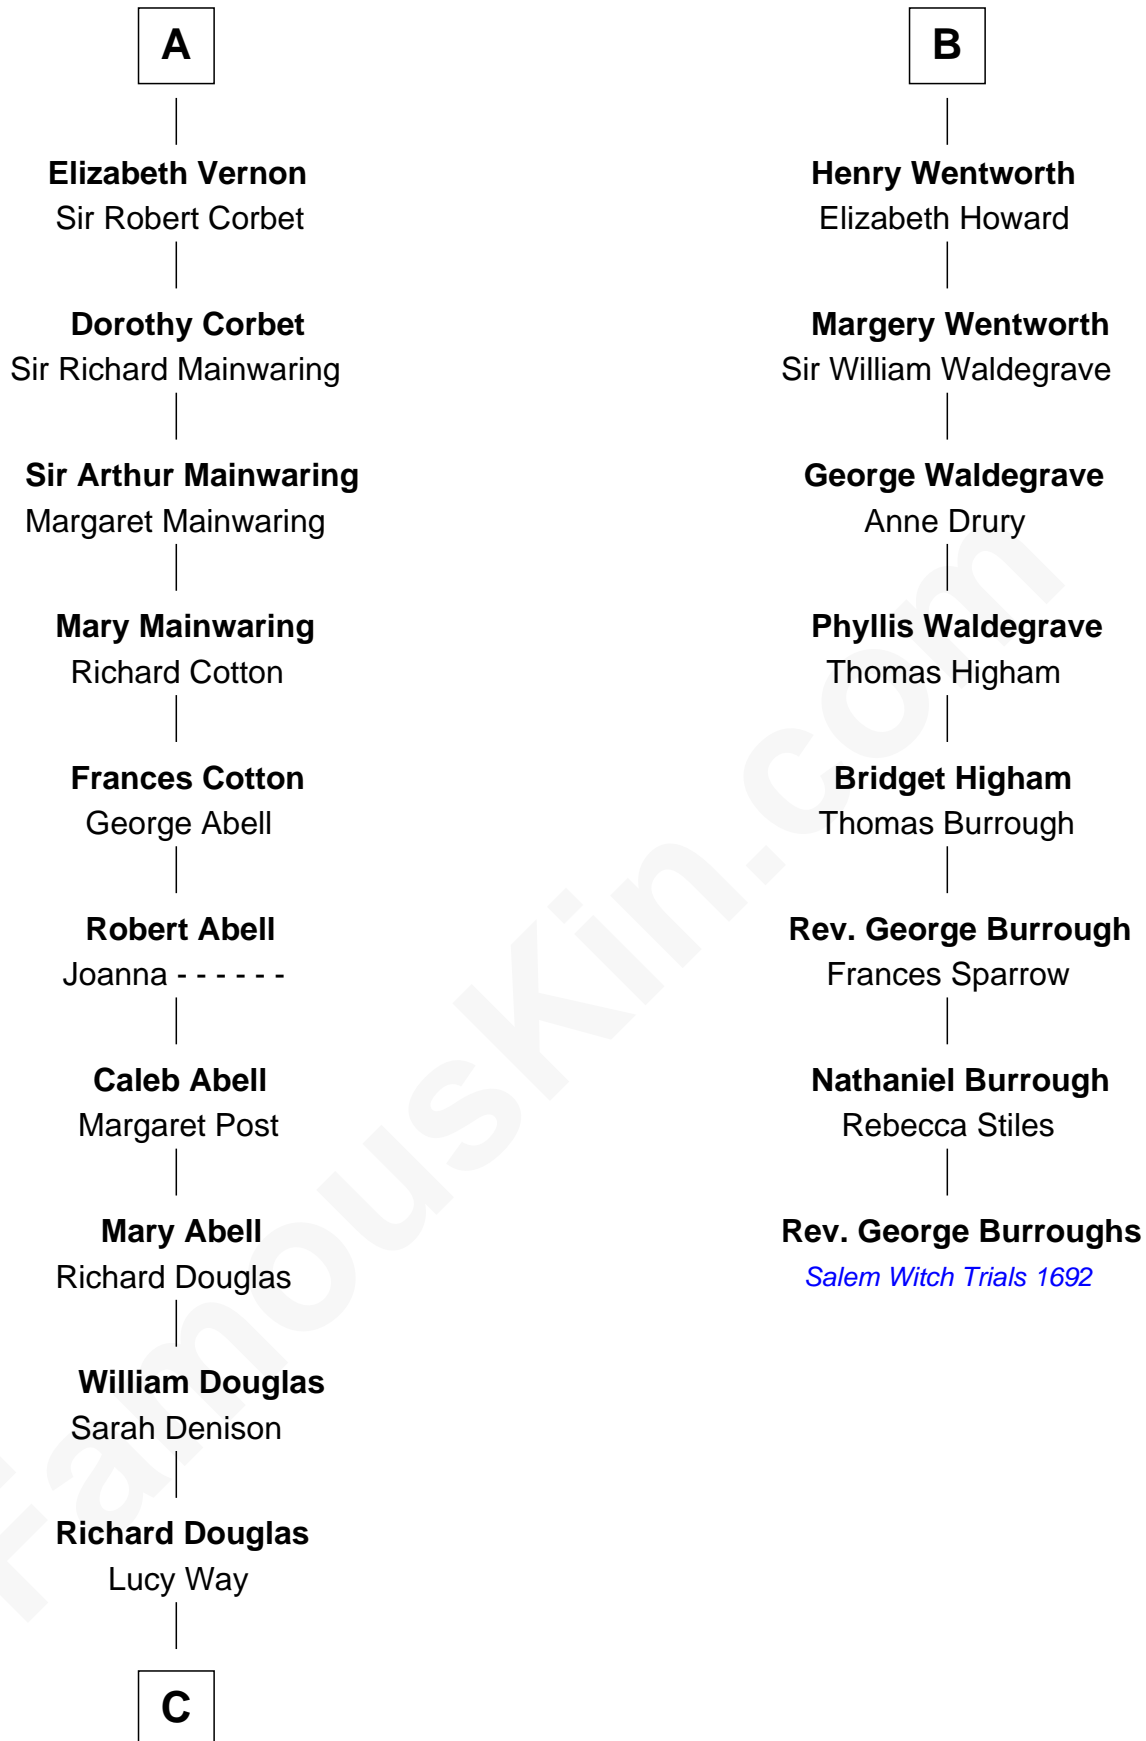

FamousKin.com
Relationship Chart of
Melvyn Douglas
Movie Actor

14th cousin 6 times removed of

Rev. George Burroughs
Executed for Witchcraft, Salem 1692

C

—
Erskine Douglas

Sophia Garrett

—
Emma Jane Douglas

Col. George Taliaferro Shackelford

—
Lena Priscilla Shackelford

Edouard Gregory Hesselberg

—
Melvyn Douglas

Movie Actor

FamousKin.com