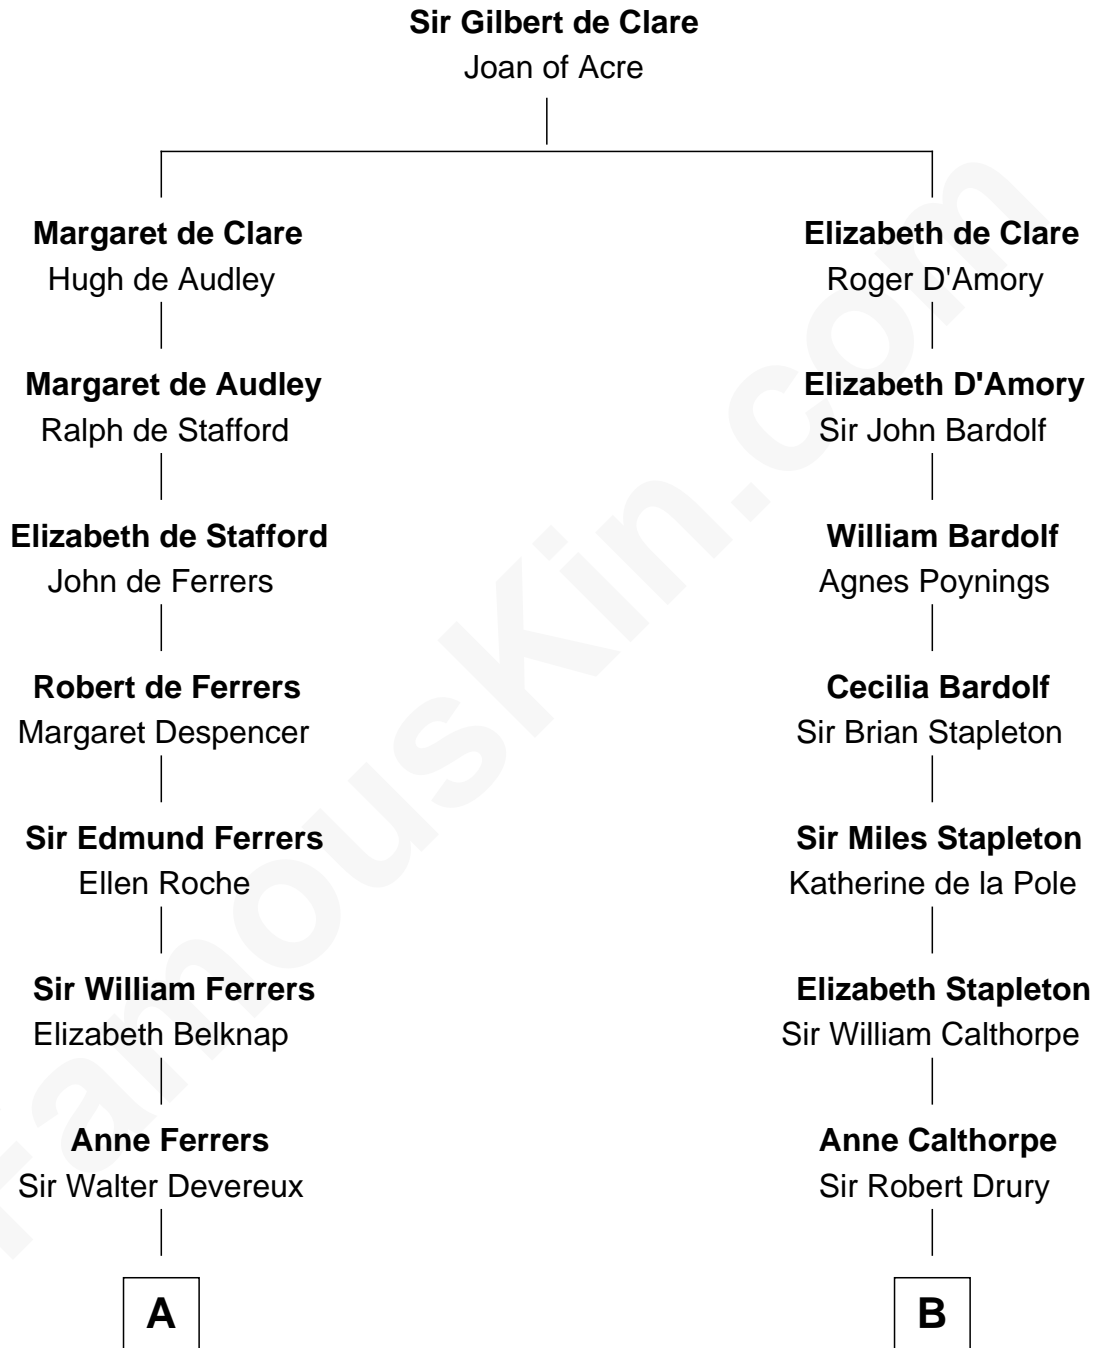

**FamousKin.com**  
**Relationship Chart of**  
**Melvyn Douglas**  
*Movie Actor*

12th cousin 9 times removed of

**Rev. George Burroughs**  
*Executed for Witchcraft, Salem 1692*

**C**

**Richard Douglas**

Lucy Way

**Erskine Douglas**

Sophia Garrett

**Emma Jane Douglas**

Col. George Taliaferro Shackelford

**Lena Priscilla Shackelford**

Edouard Gregory Hesselberg

**Melvyn Douglas**