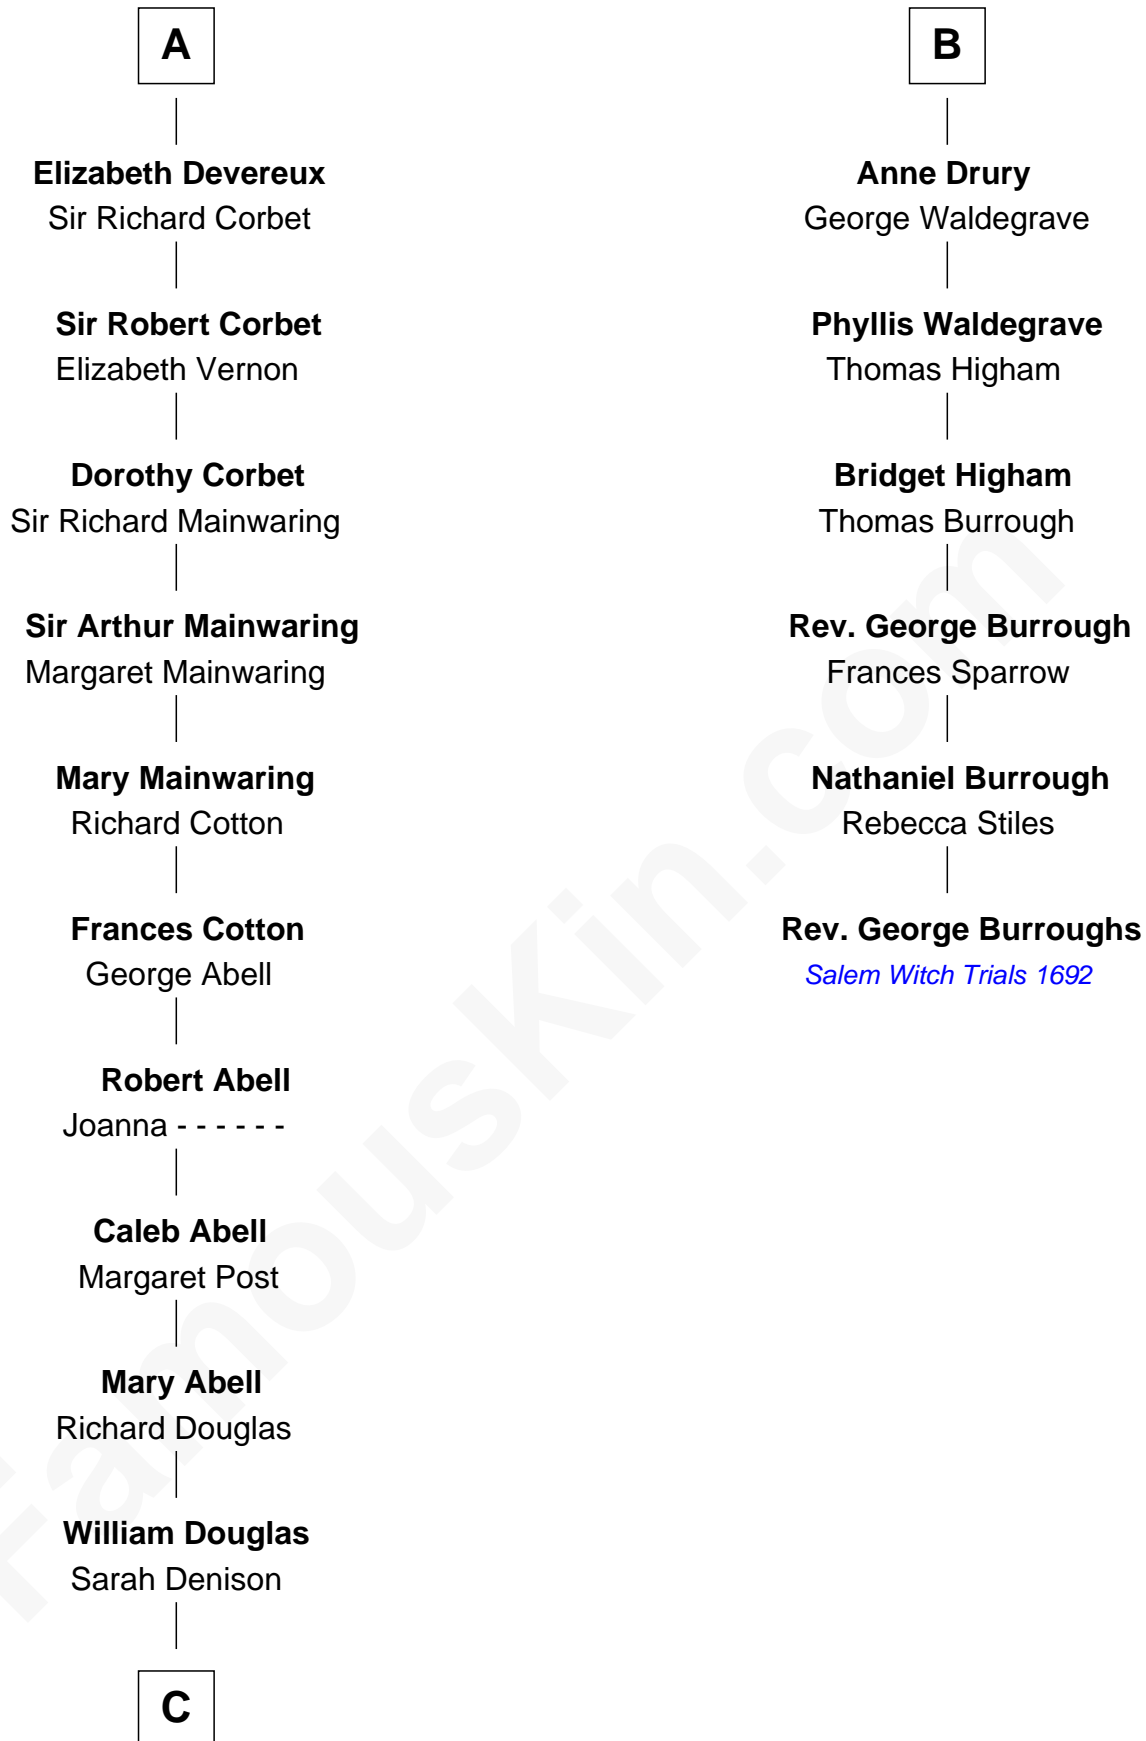

**FamousKin.com**  
**Relationship Chart of**  
**Melvyn Douglas**  
*Movie Actor*

12th cousin 9 times removed of

**Rev. George Burroughs**  
*Executed for Witchcraft, Salem 1692*

**C**

**Richard Douglas**

Lucy Way

**Erskine Douglas**

Sophia Garrett

**Emma Jane Douglas**

Col. George Taliaferro Shackelford

**Lena Priscilla Shackelford**

Edouard Gregory Hesselberg

**Melvyn Douglas**