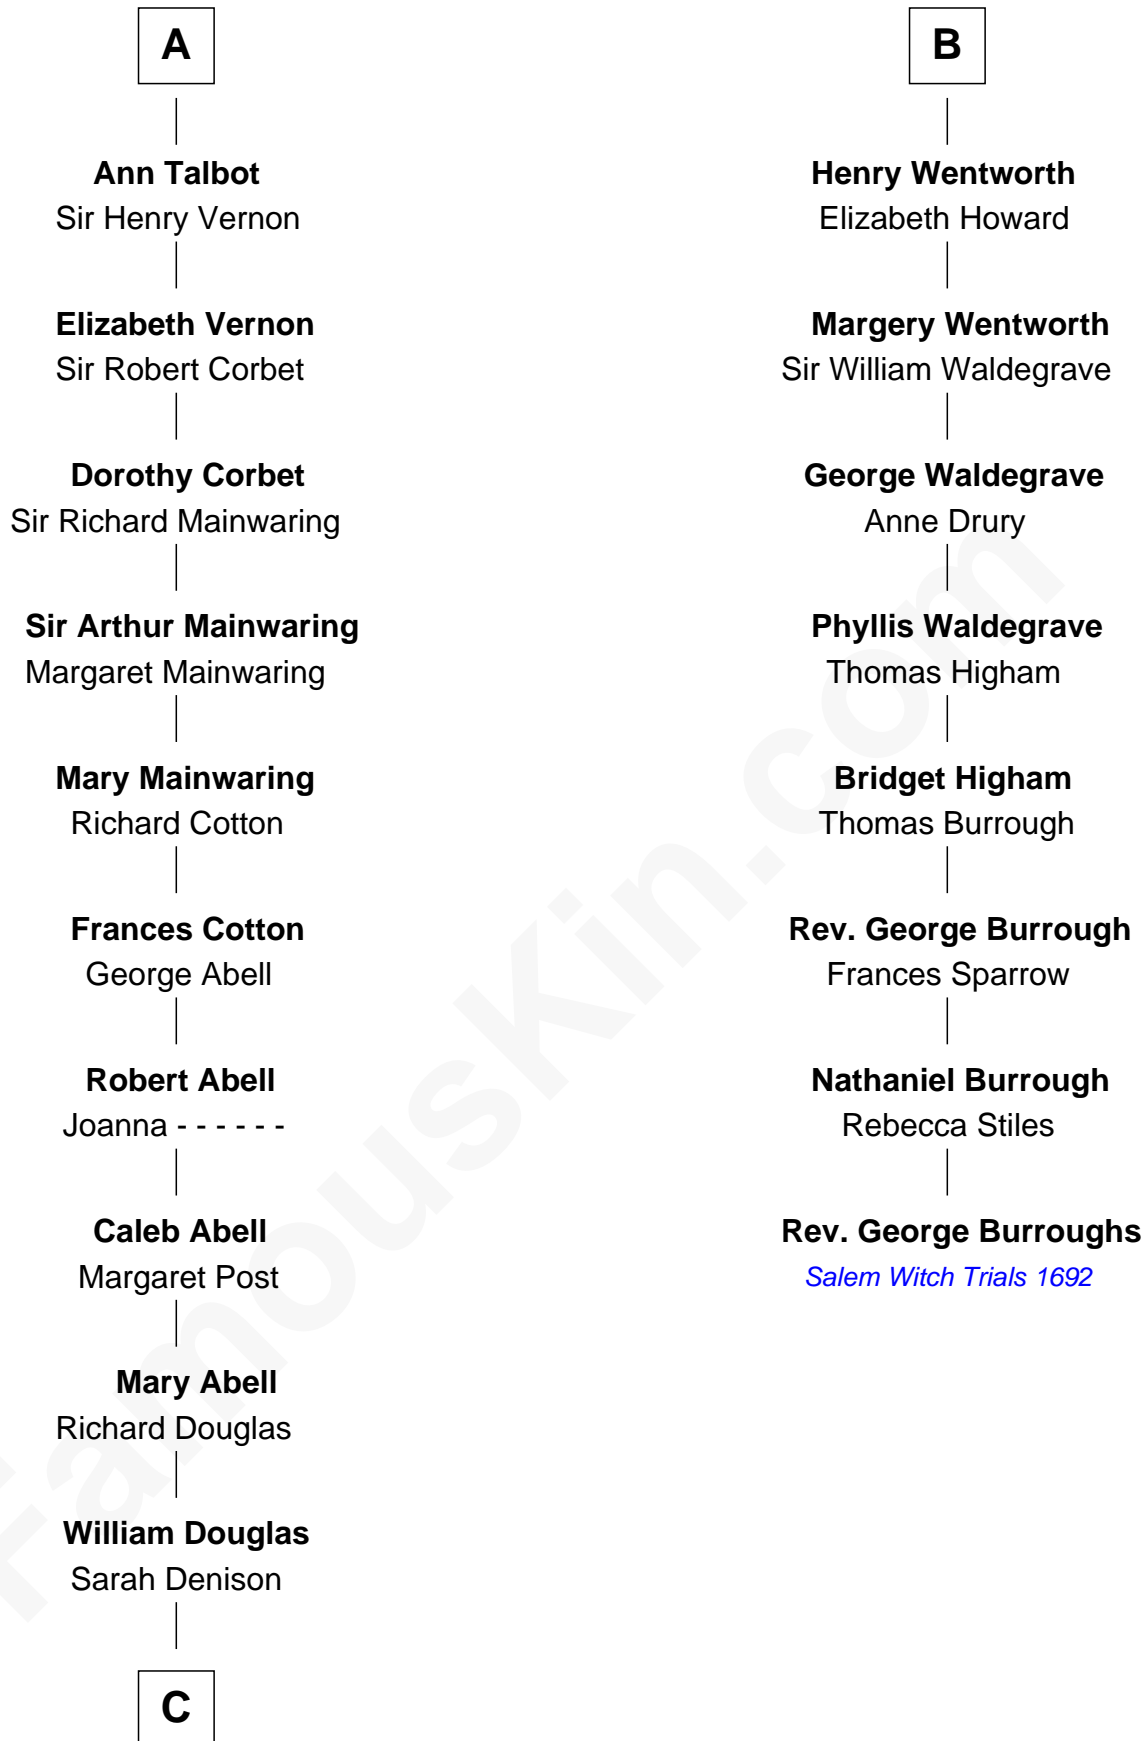

**FamousKin.com**  
**Relationship Chart of**  
**Melvyn Douglas**  
*Movie Actor*

14th cousin 7 times removed of

**Rev. George Burroughs**  
*Executed for Witchcraft, Salem 1692*

**C**

Richard Douglas

Lucy Way

Erskine Douglas

Sophia Garrett

Emma Jane Douglas

Col. George Taliaferro Shackelford

Lena Priscilla Shackelford

Edouard Gregory Hesselberg

Melvyn Douglas

*Movie Actor*