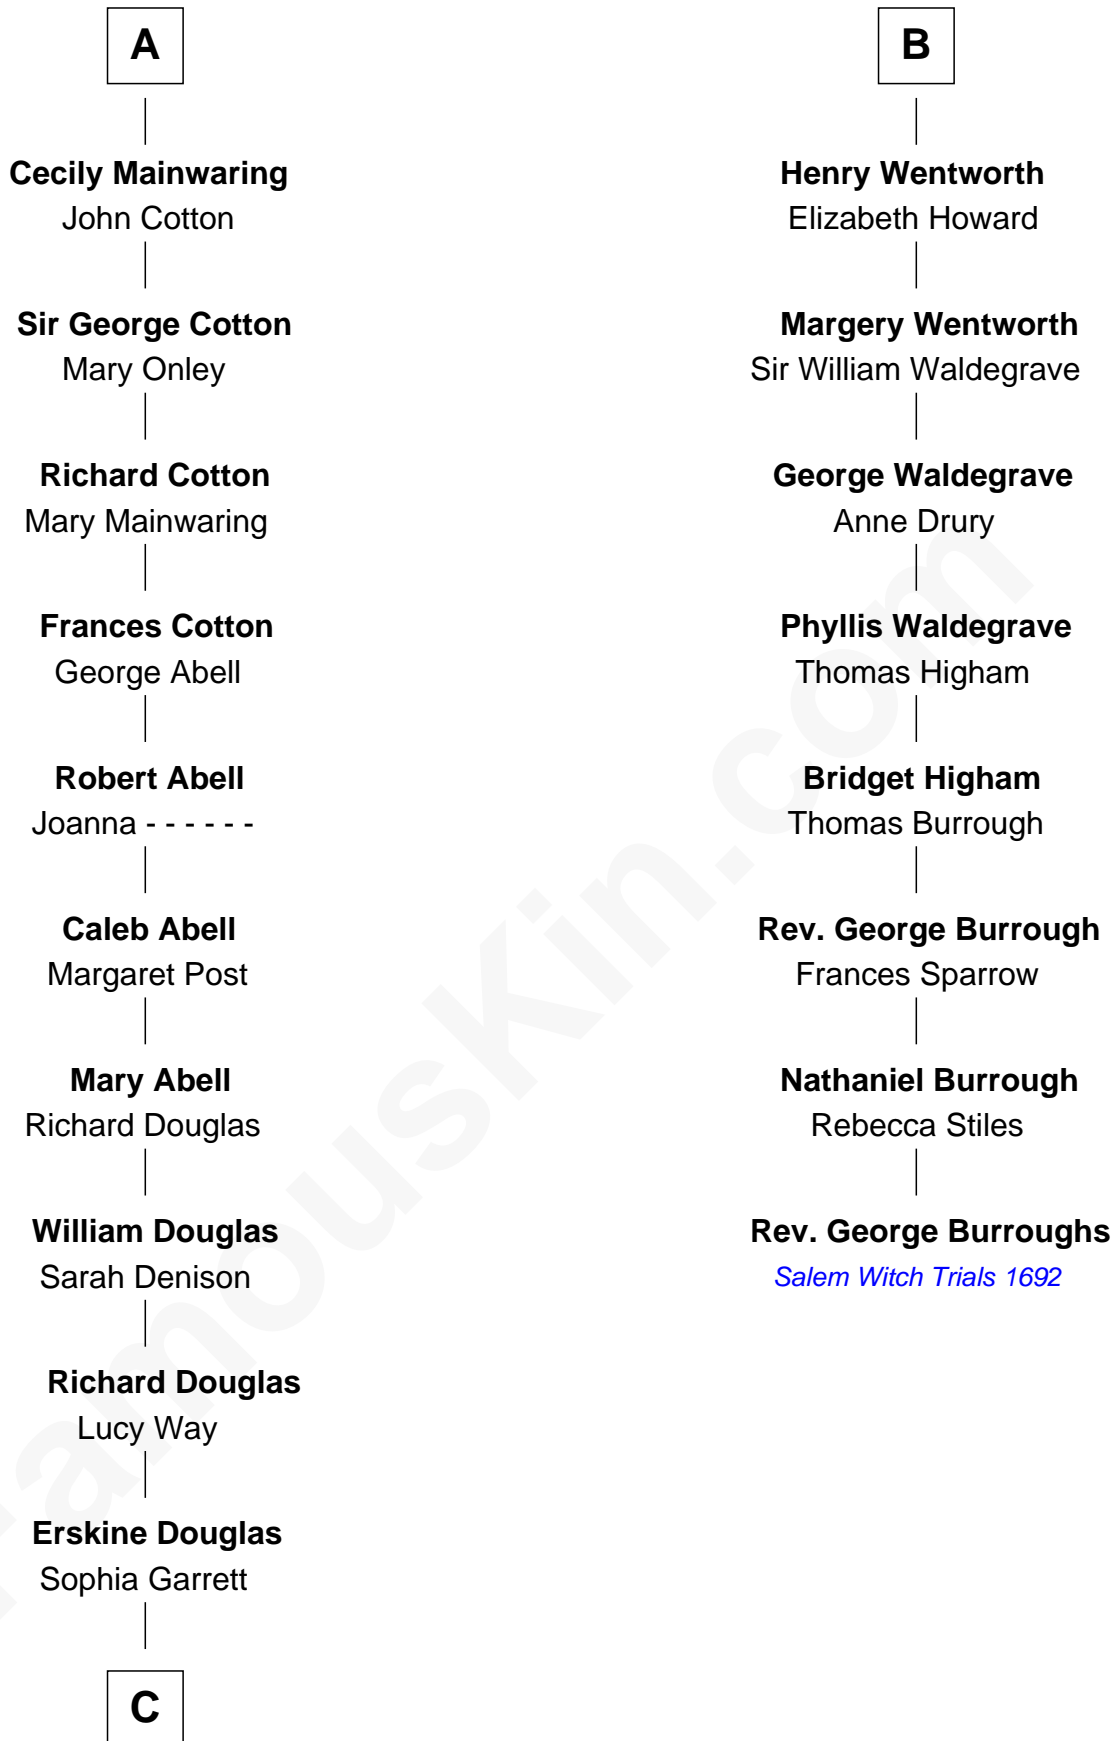

FamousKin.com
Relationship Chart of
Melvyn Douglas
Movie Actor

14th cousin 5 times removed of

Rev. George Burroughs
Executed for Witchcraft, Salem 1692

William de Cantilupe

C

—
Emma Jane Douglas
Col. George Taliaferro Shackelford

—
Lena Priscilla Shackelford
Edouard Gregory Hesselberg

—
Melvyn Douglas
Movie Actor

FamousKin.com