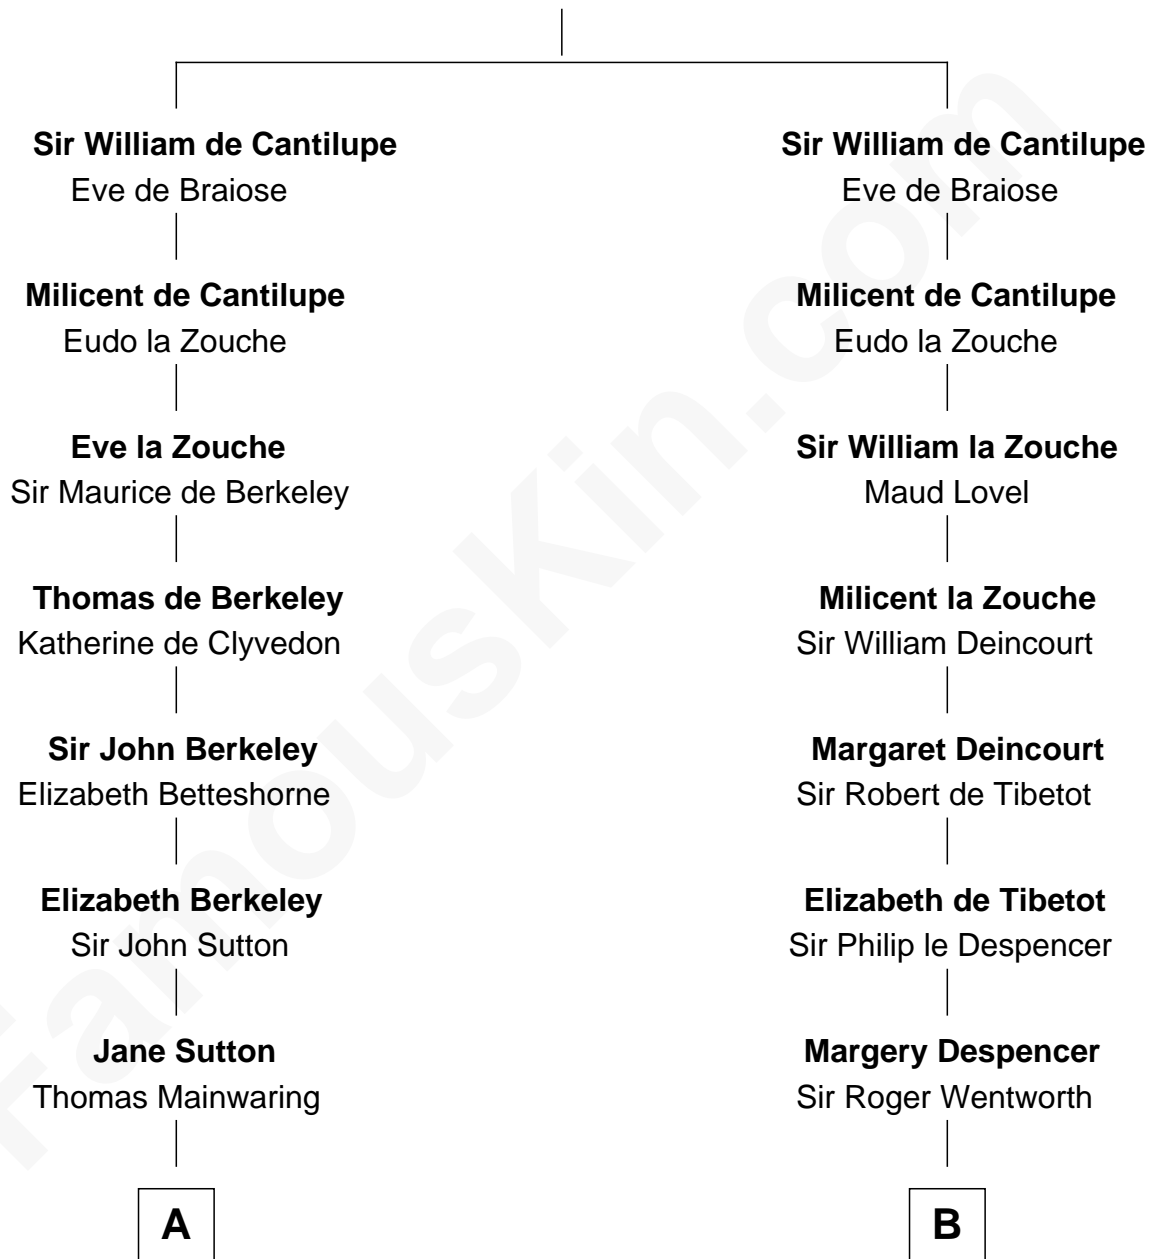

FamousKin.com
Relationship Chart of
Melvyn Douglas
Movie Actor

14th cousin 5 times removed of

Rev. George Burroughs
Executed for Witchcraft, Salem 1692

William de Cantilupe

C

—
Emma Jane Douglas
Col. George Taliaferro Shackelford

—
Lena Priscilla Shackelford
Edouard Gregory Hesselberg

—
Melvyn Douglas
Movie Actor

FamousKin.com