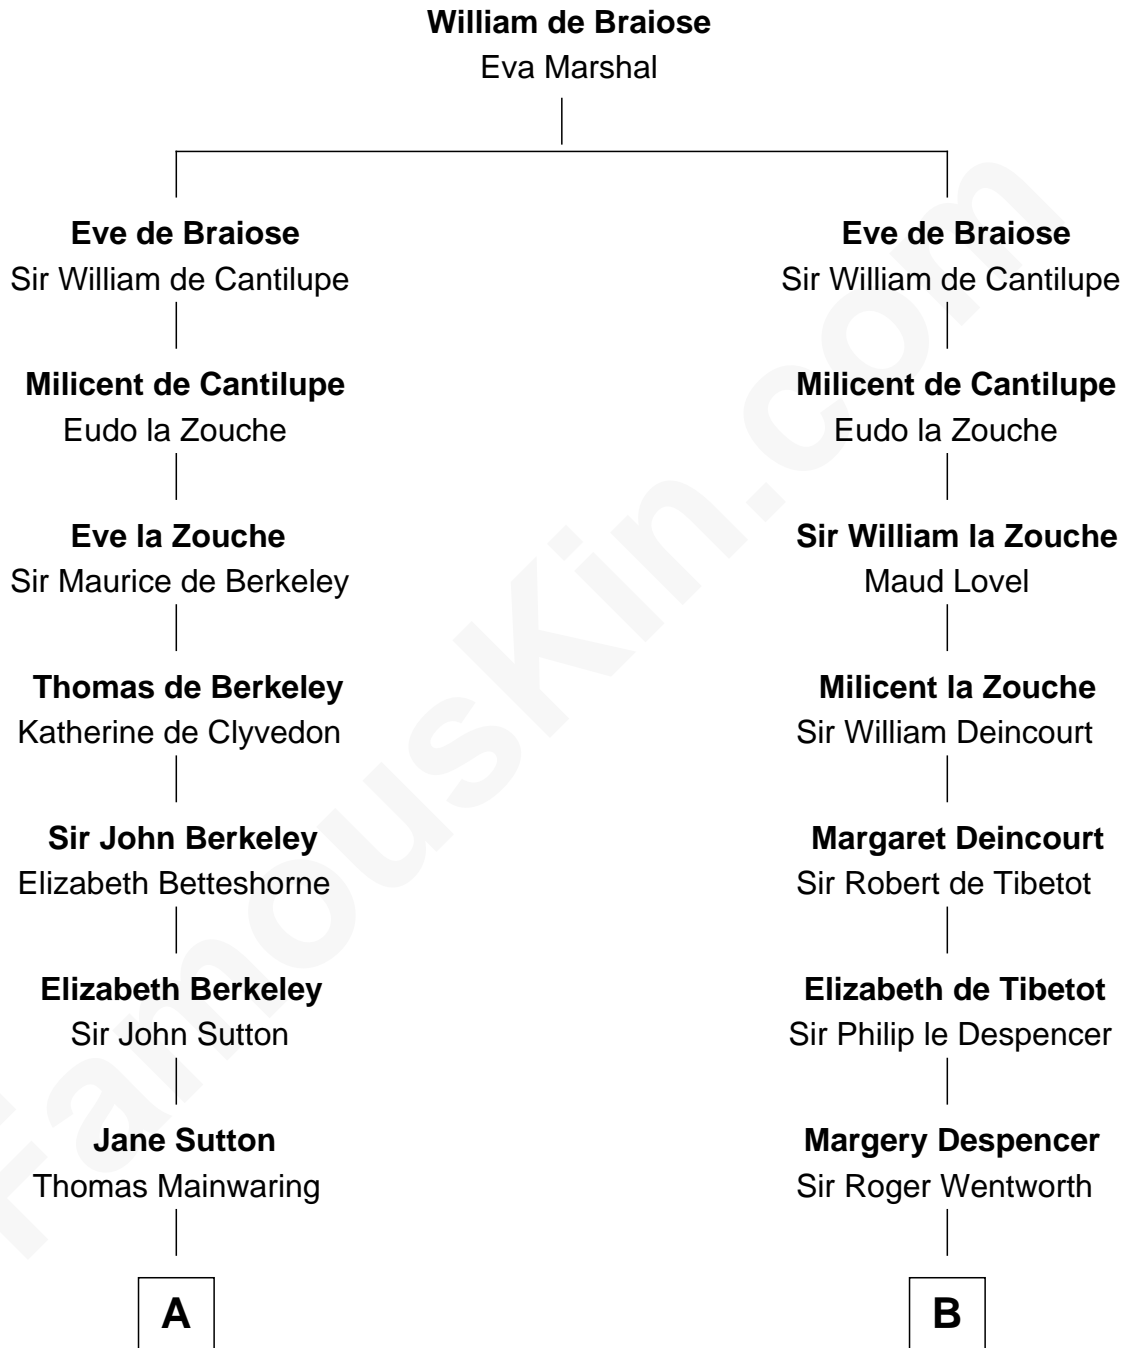

FamousKin.com
Relationship Chart of
Melvyn Douglas
Movie Actor

14th cousin 5 times removed of
Rev. George Burroughs
Executed for Witchcraft, Salem 1692

C

—
Emma Jane Douglas
Col. George Taliaferro Shackelford

—
Lena Priscilla Shackelford
Edouard Gregory Hesselberg

—
Melvyn Douglas
Movie Actor

FamousKin.com