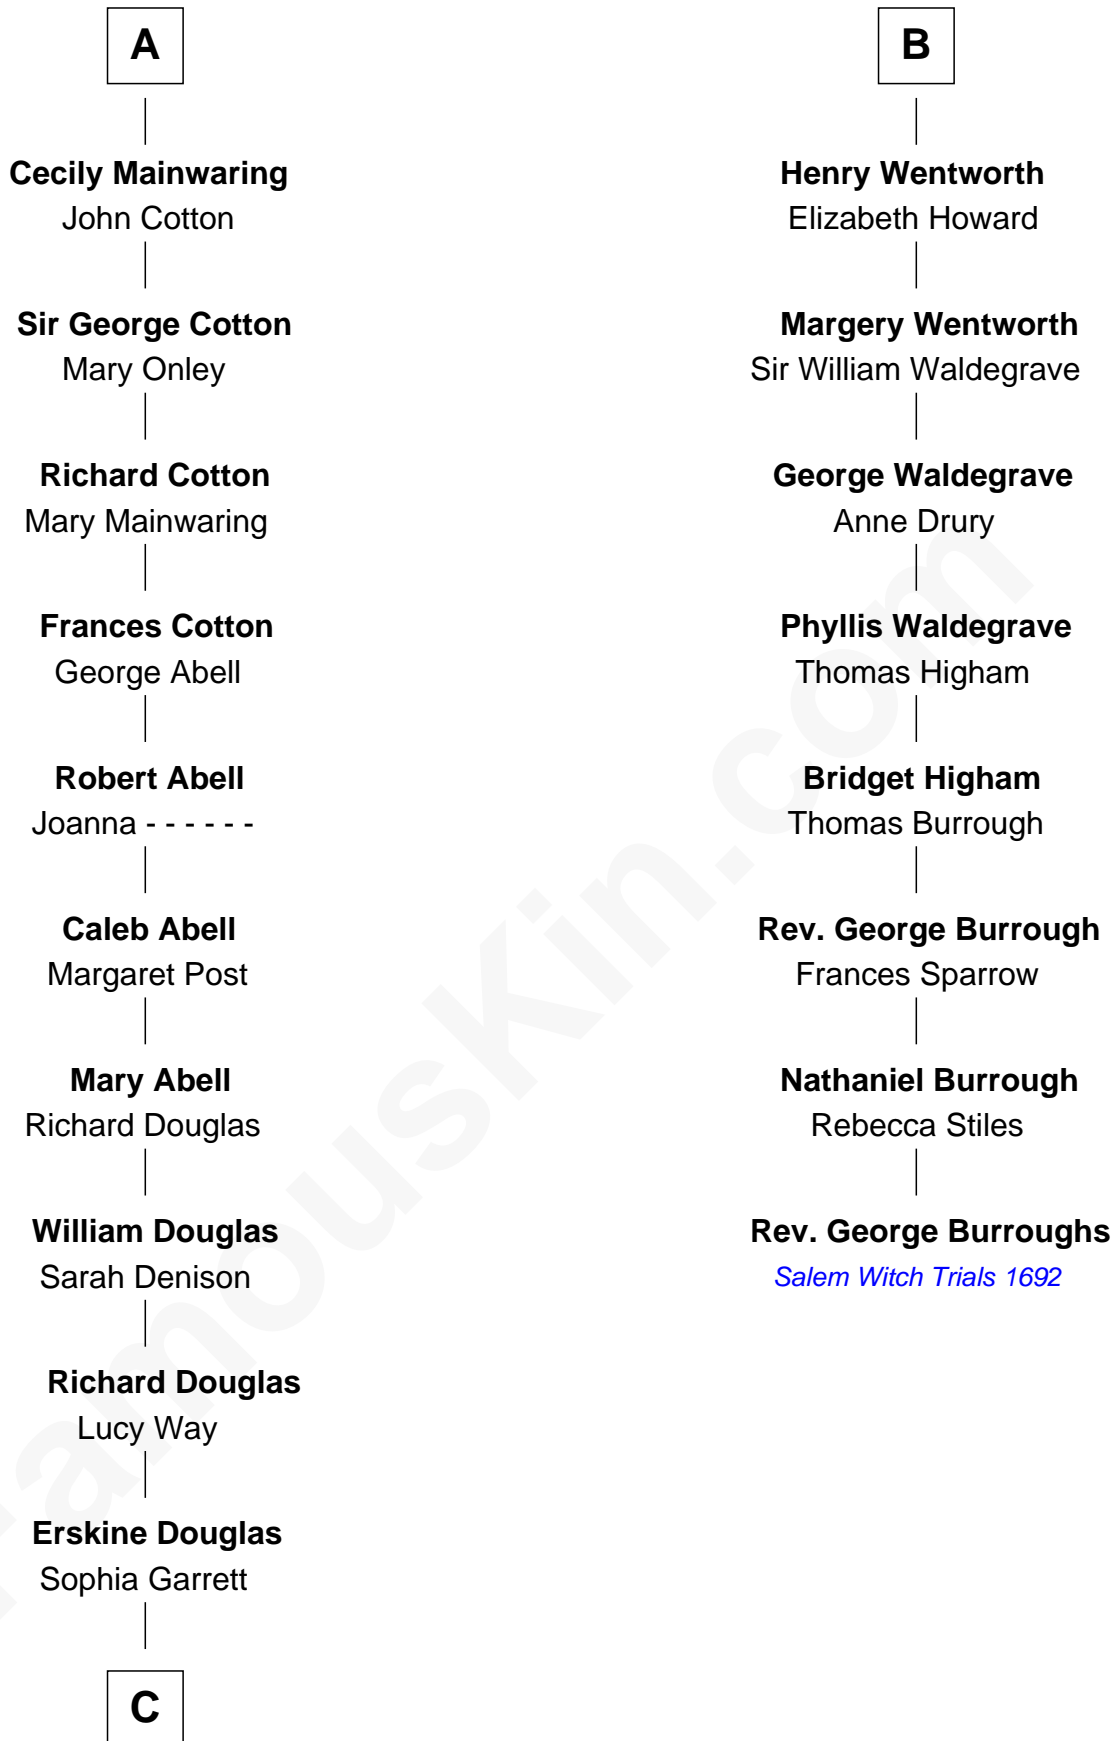

FamousKin.com
Relationship Chart of
Melvyn Douglas
Movie Actor

14th cousin 5 times removed of
Rev. George Burroughs
Executed for Witchcraft, Salem 1692

C

—
Emma Jane Douglas
Col. George Taliaferro Shackelford

—
Lena Priscilla Shackelford
Edouard Gregory Hesselberg

—
Melvyn Douglas
Movie Actor

FamousKin.com