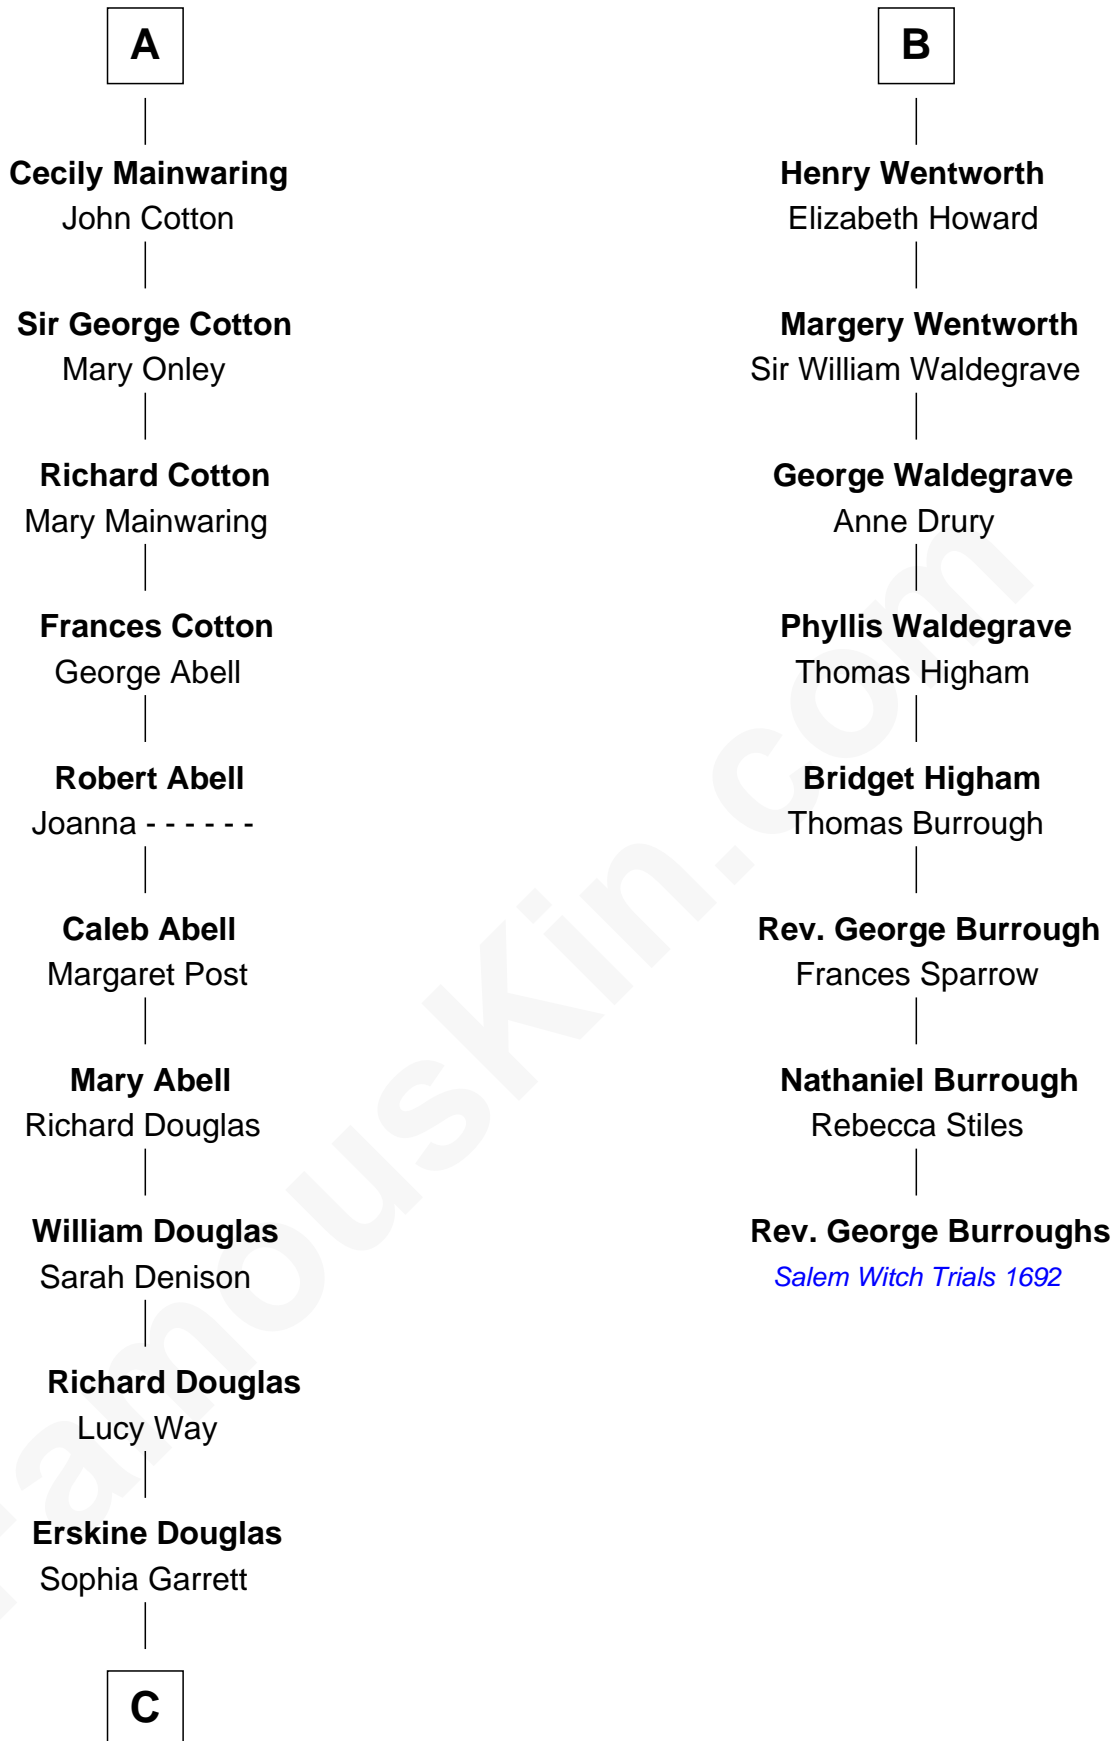

FamousKin.com
Relationship Chart of
Melvyn Douglas
Movie Actor

14th cousin 5 times removed of

Rev. George Burroughs
Executed for Witchcraft, Salem 1692

C

—
Emma Jane Douglas
Col. George Taliaferro Shackelford

—
Lena Priscilla Shackelford
Edouard Gregory Hesselberg

—
Melvyn Douglas
Movie Actor

FamousKin.com