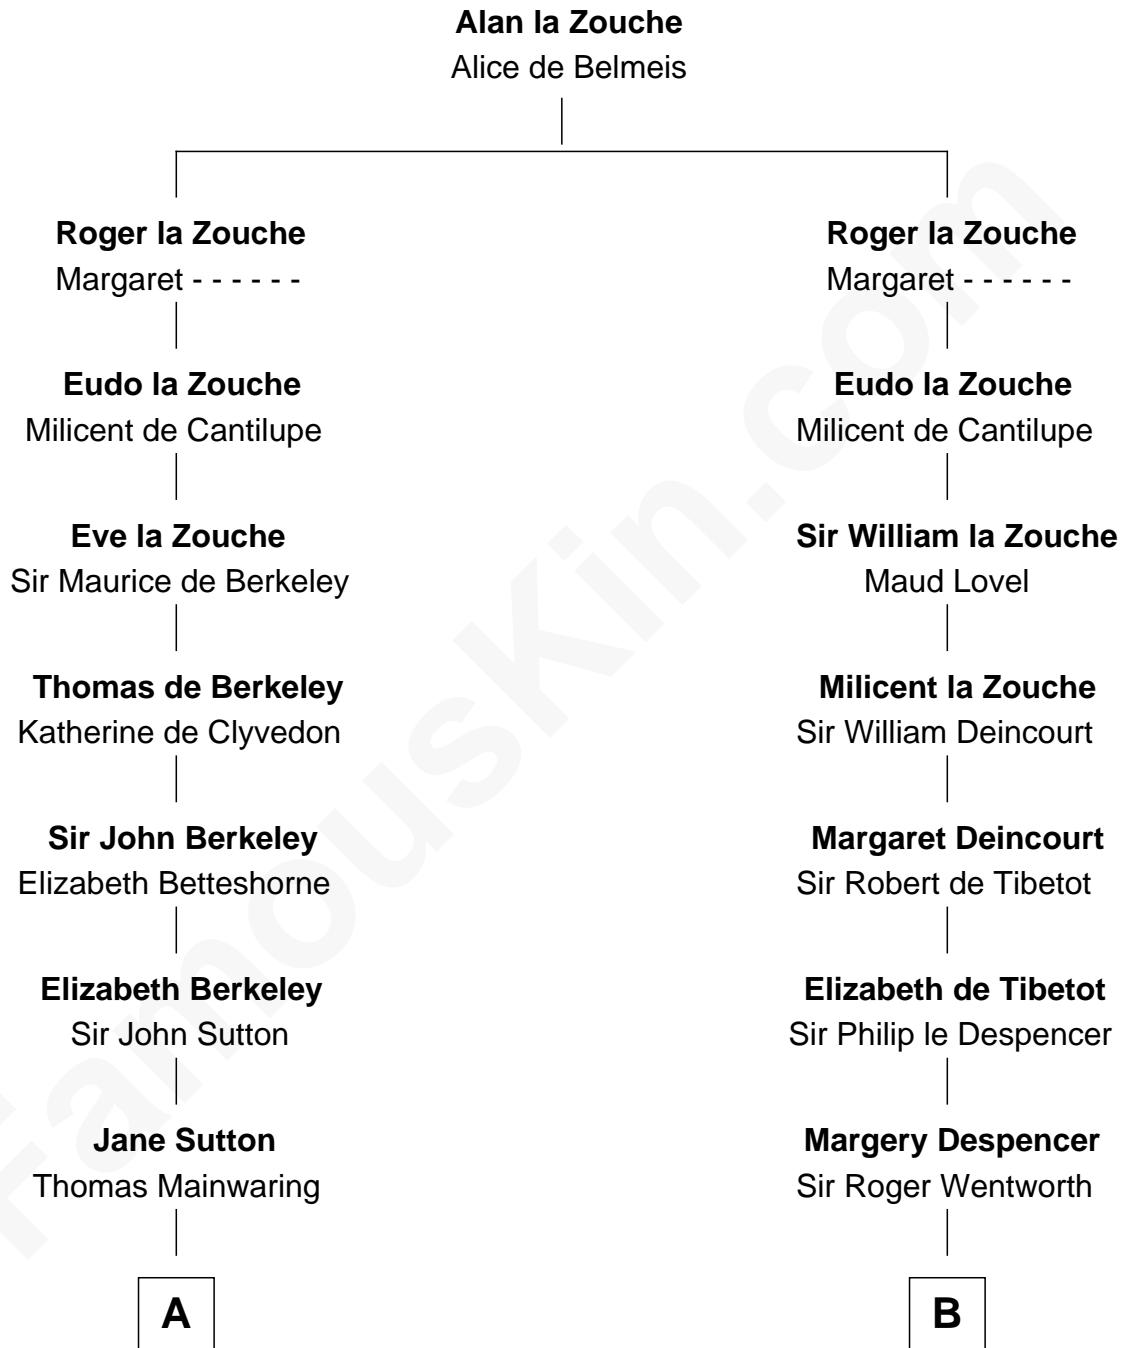

FamousKin.com
Relationship Chart of
Melvyn Douglas
Movie Actor

14th cousin 5 times removed of

Rev. George Burroughs
Executed for Witchcraft, Salem 1692

C

—
Emma Jane Douglas
Col. George Taliaferro Shackelford

—
Lena Priscilla Shackelford
Edouard Gregory Hesselberg

—
Melvyn Douglas
Movie Actor

FamousKin.com