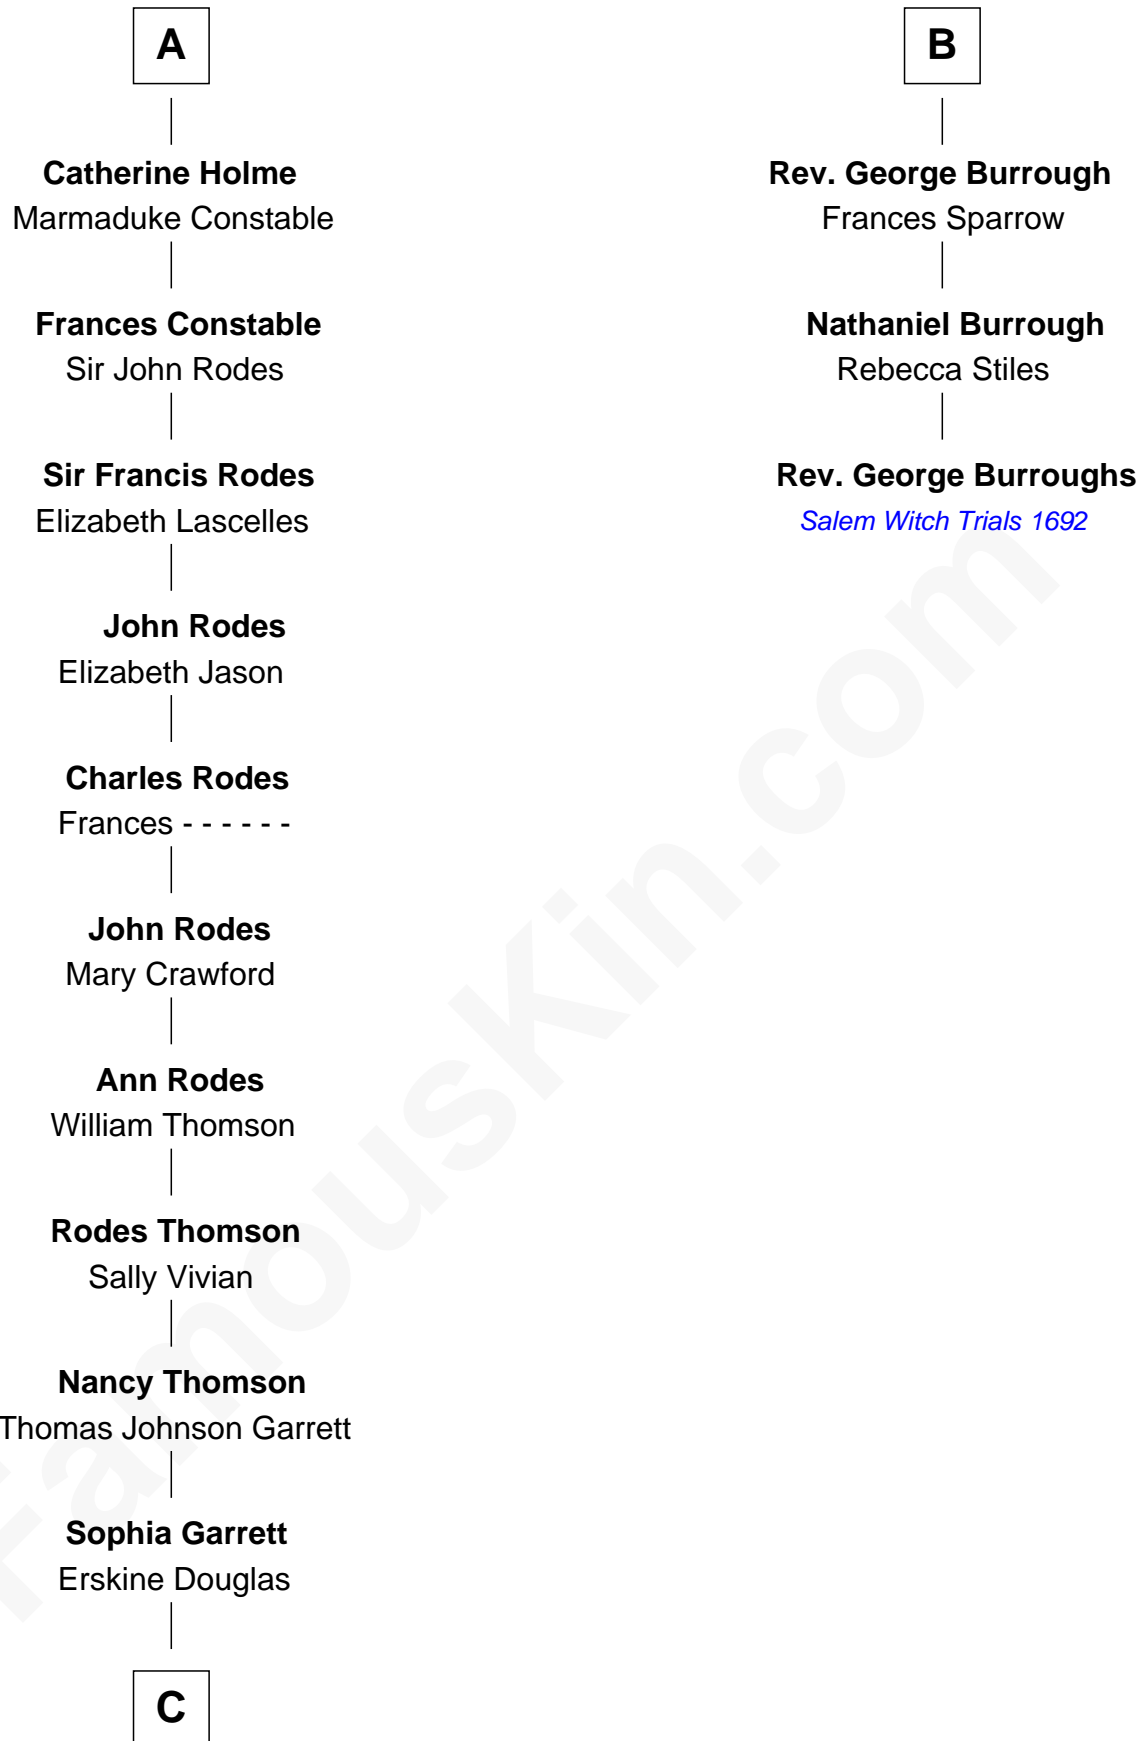

FamousKin.com
Relationship Chart of
Melvyn Douglas
Movie Actor

9th cousin 10 times removed of

Rev. George Burroughs
Executed for Witchcraft, Salem 1692

C

—
Emma Jane Douglas
Col. George Taliaferro Shackelford

—
Lena Priscilla Shackelford
Edouard Gregory Hesselberg

—
Melvyn Douglas
Movie Actor

FamousKin.com