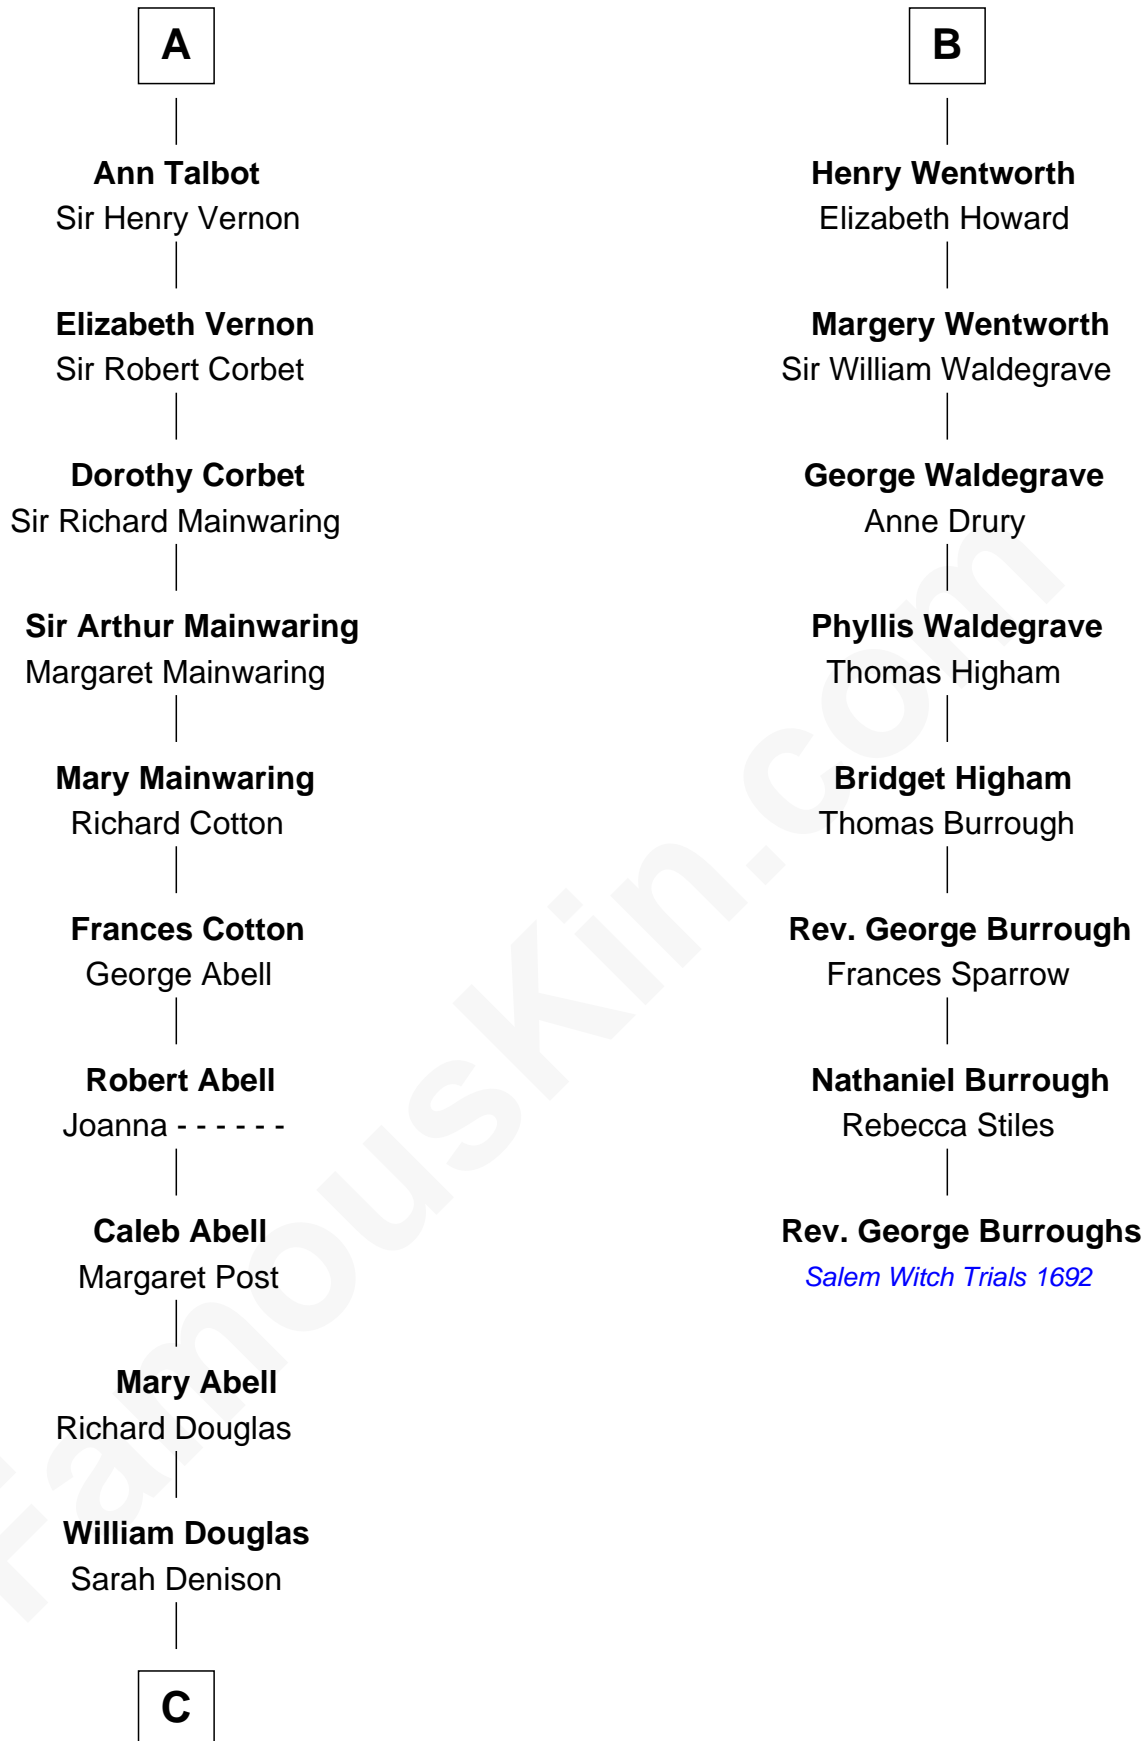

FamousKin.com
Relationship Chart of
Melvyn Douglas
Movie Actor

14th cousin 7 times removed of

Rev. George Burroughs
Executed for Witchcraft, Salem 1692

C

Richard Douglas

Lucy Way

Erskine Douglas

Sophia Garrett

Emma Jane Douglas

Col. George Taliaferro Shackelford

Lena Priscilla Shackelford

Edouard Gregory Hesselberg

Melvyn Douglas

Movie Actor

FamousKin.com