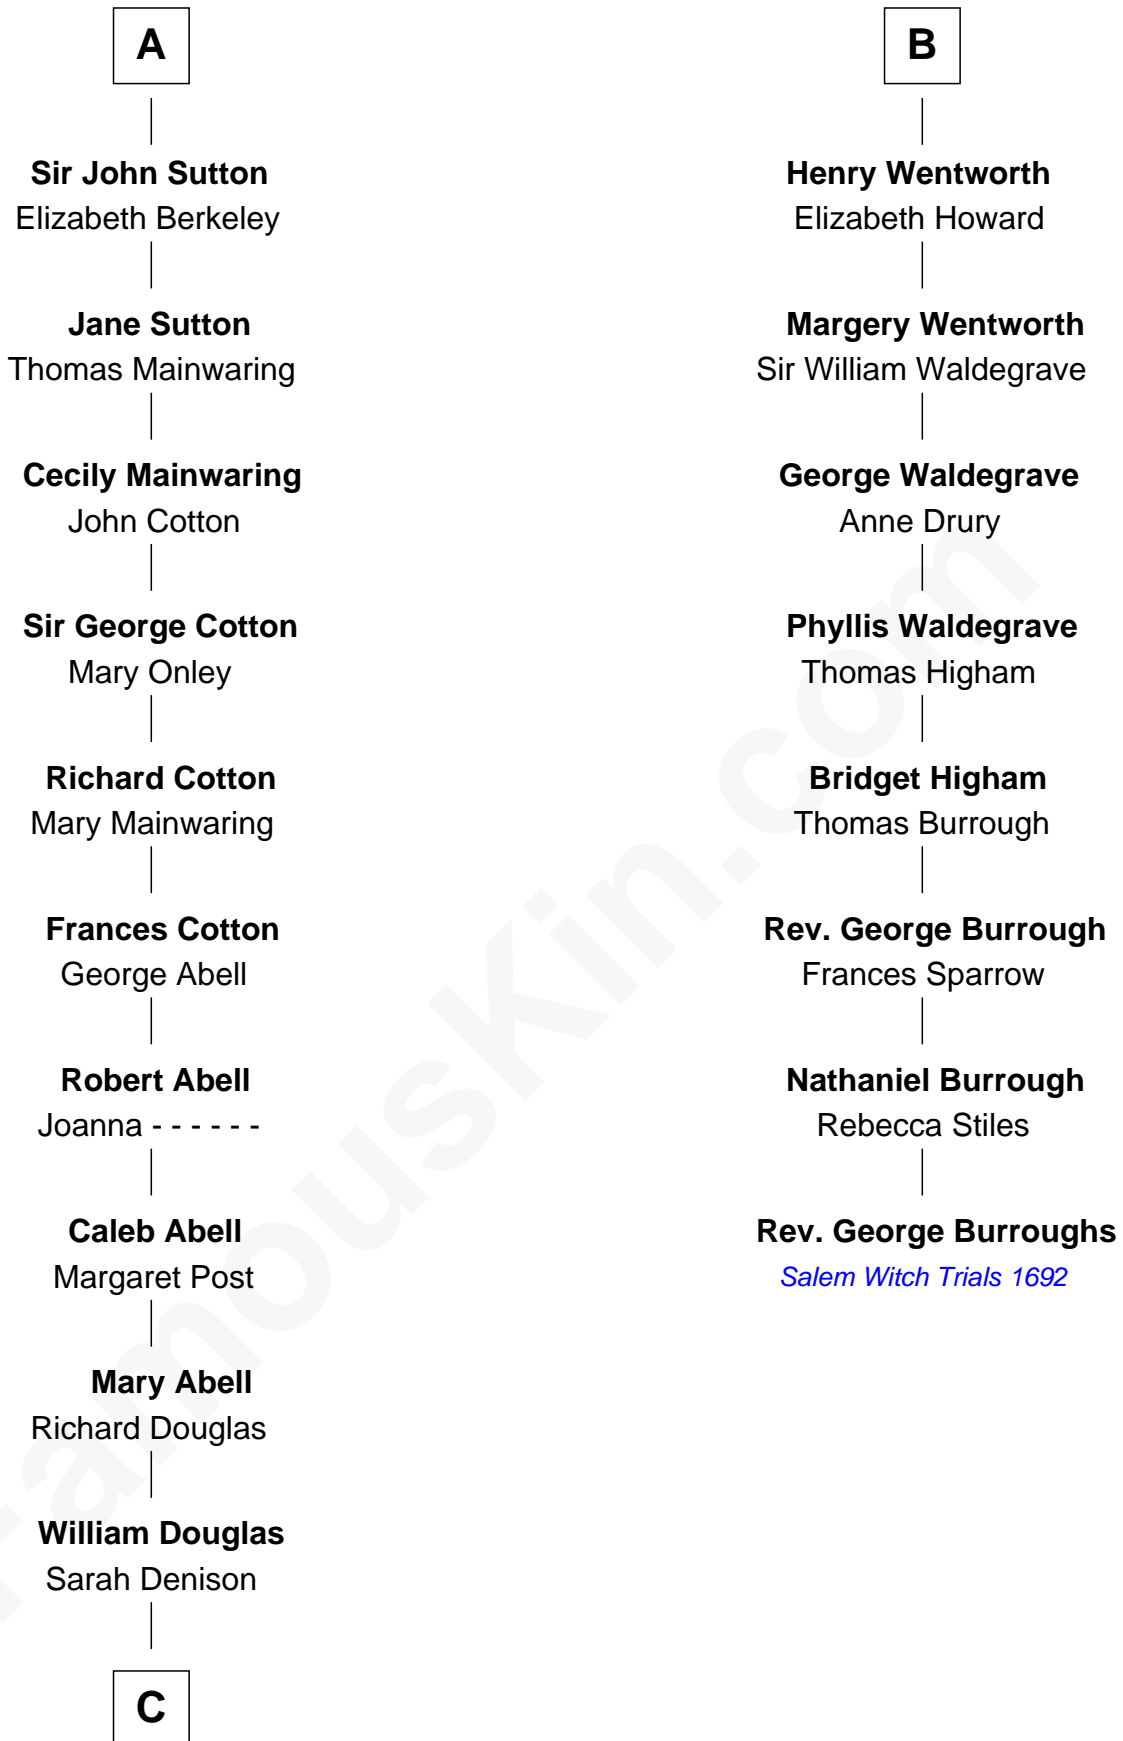

FamousKin.com
Relationship Chart of
Melvyn Douglas
Movie Actor

14th cousin 7 times removed of

Rev. George Burroughs
Executed for Witchcraft, Salem 1692

Sir Philip Basset

C

Richard Douglas

Lucy Way

Erskine Douglas

Sophia Garrett

Emma Jane Douglas

Col. George Taliaferro Shackelford

Lena Priscilla Shackelford

Edouard Gregory Hesselberg

Melvyn Douglas

Movie Actor

FamousKin.com