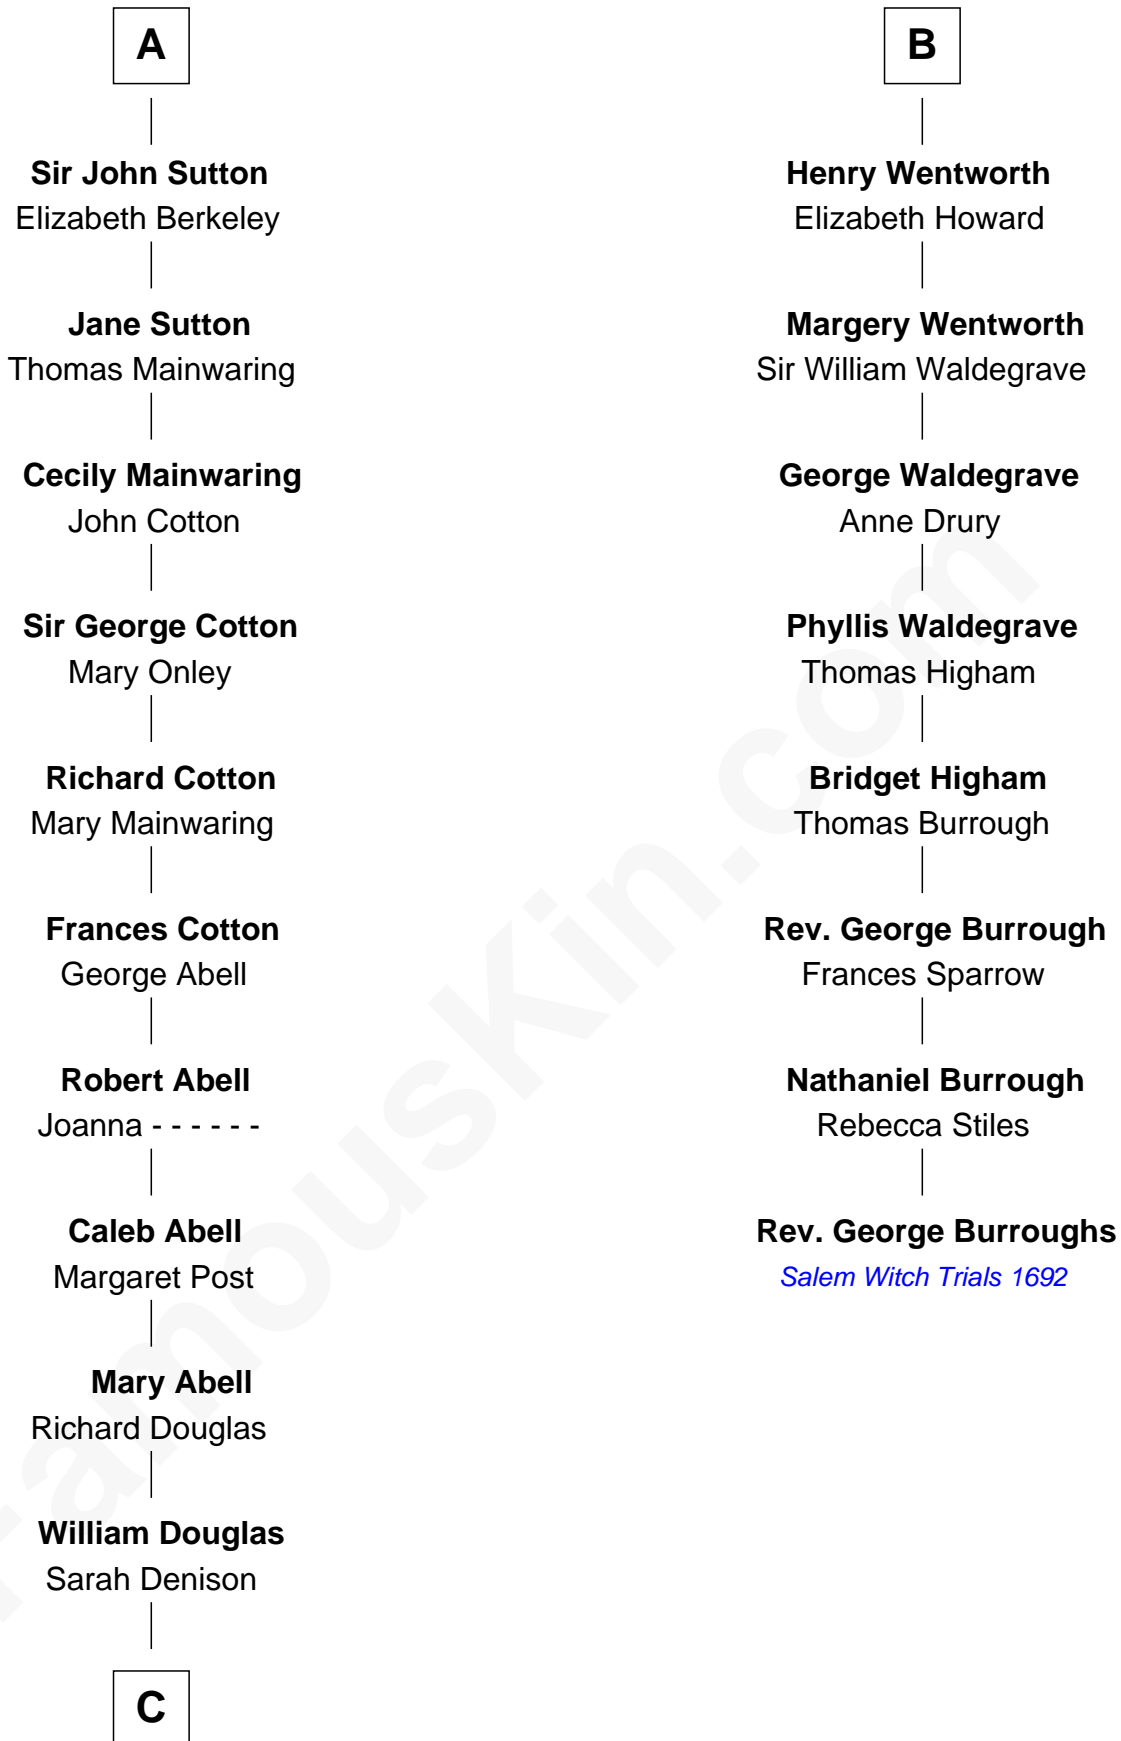

FamousKin.com
Relationship Chart of
Melvyn Douglas
Movie Actor

14th cousin 7 times removed of
Rev. George Burroughs
Executed for Witchcraft, Salem 1692

Sir Hugh le Despencer

C

Richard Douglas

Lucy Way

Erskine Douglas

Sophia Garrett

Emma Jane Douglas

Col. George Taliaferro Shackelford

Lena Priscilla Shackelford

Edouard Gregory Hesselberg

Melvyn Douglas

Movie Actor

FamousKin.com