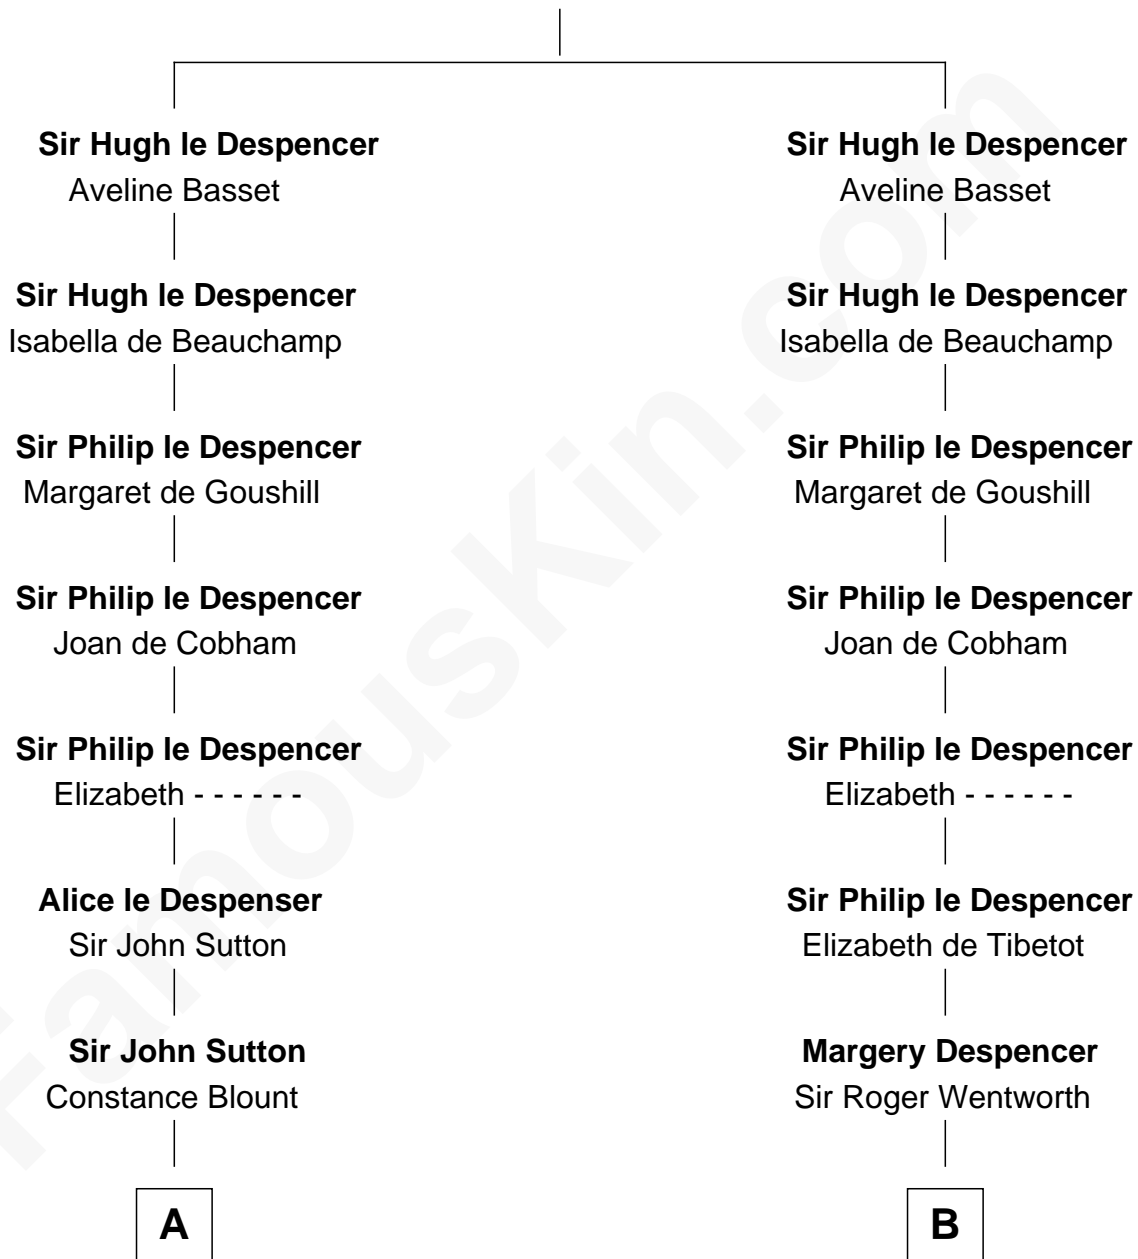

FamousKin.com
Relationship Chart of
Melvyn Douglas
Movie Actor

14th cousin 7 times removed of
Rev. George Burroughs
Executed for Witchcraft, Salem 1692

Sir Hugh le Despencer

C

Richard Douglas

Lucy Way

Erskine Douglas

Sophia Garrett

Emma Jane Douglas

Col. George Taliaferro Shackelford

Lena Priscilla Shackelford

Edouard Gregory Hesselberg

Melvyn Douglas

Movie Actor

FamousKin.com