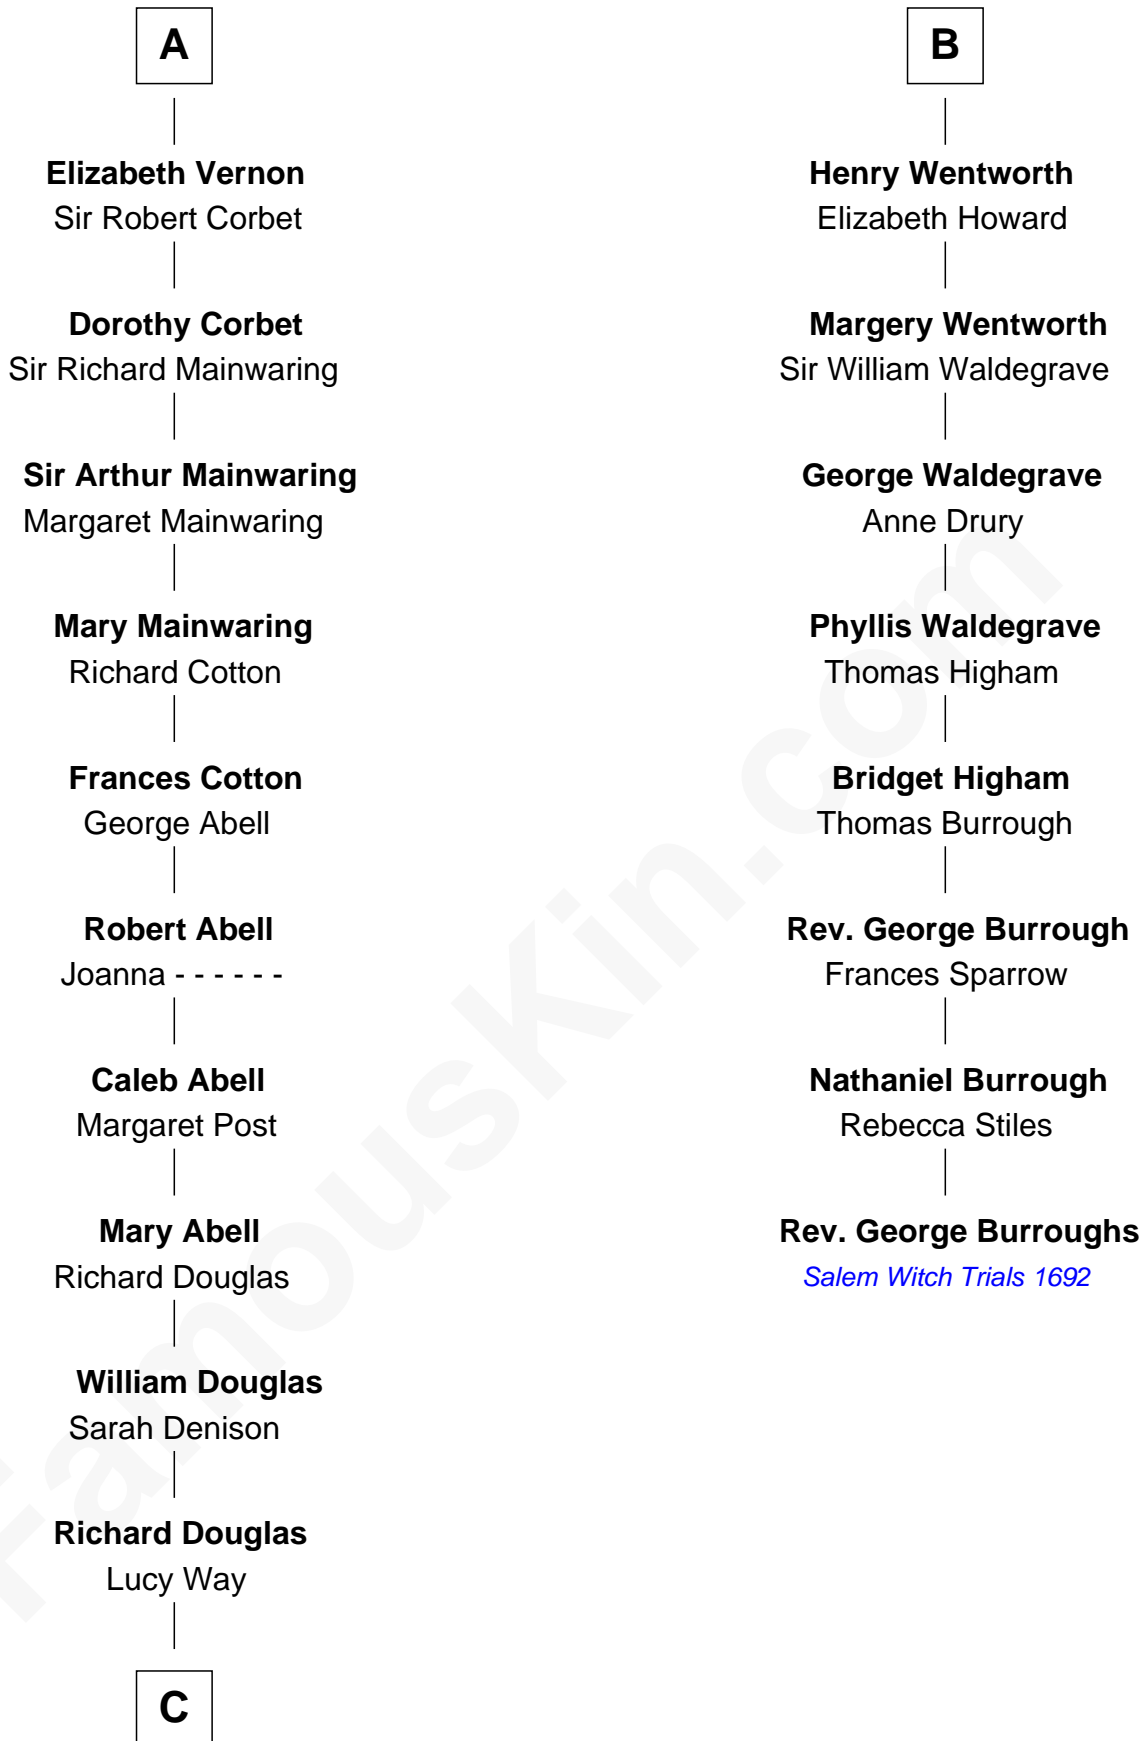

FamousKin.com
Relationship Chart of
Melvyn Douglas
Movie Actor

14th cousin 6 times removed of

Rev. George Burroughs
Executed for Witchcraft, Salem 1692

C

—
Erskine Douglas

Sophia Garrett

—
Emma Jane Douglas

Col. George Taliaferro Shackelford

—
Lena Priscilla Shackelford

Edouard Gregory Hesselberg

—
Melvyn Douglas

Movie Actor

FamousKin.com