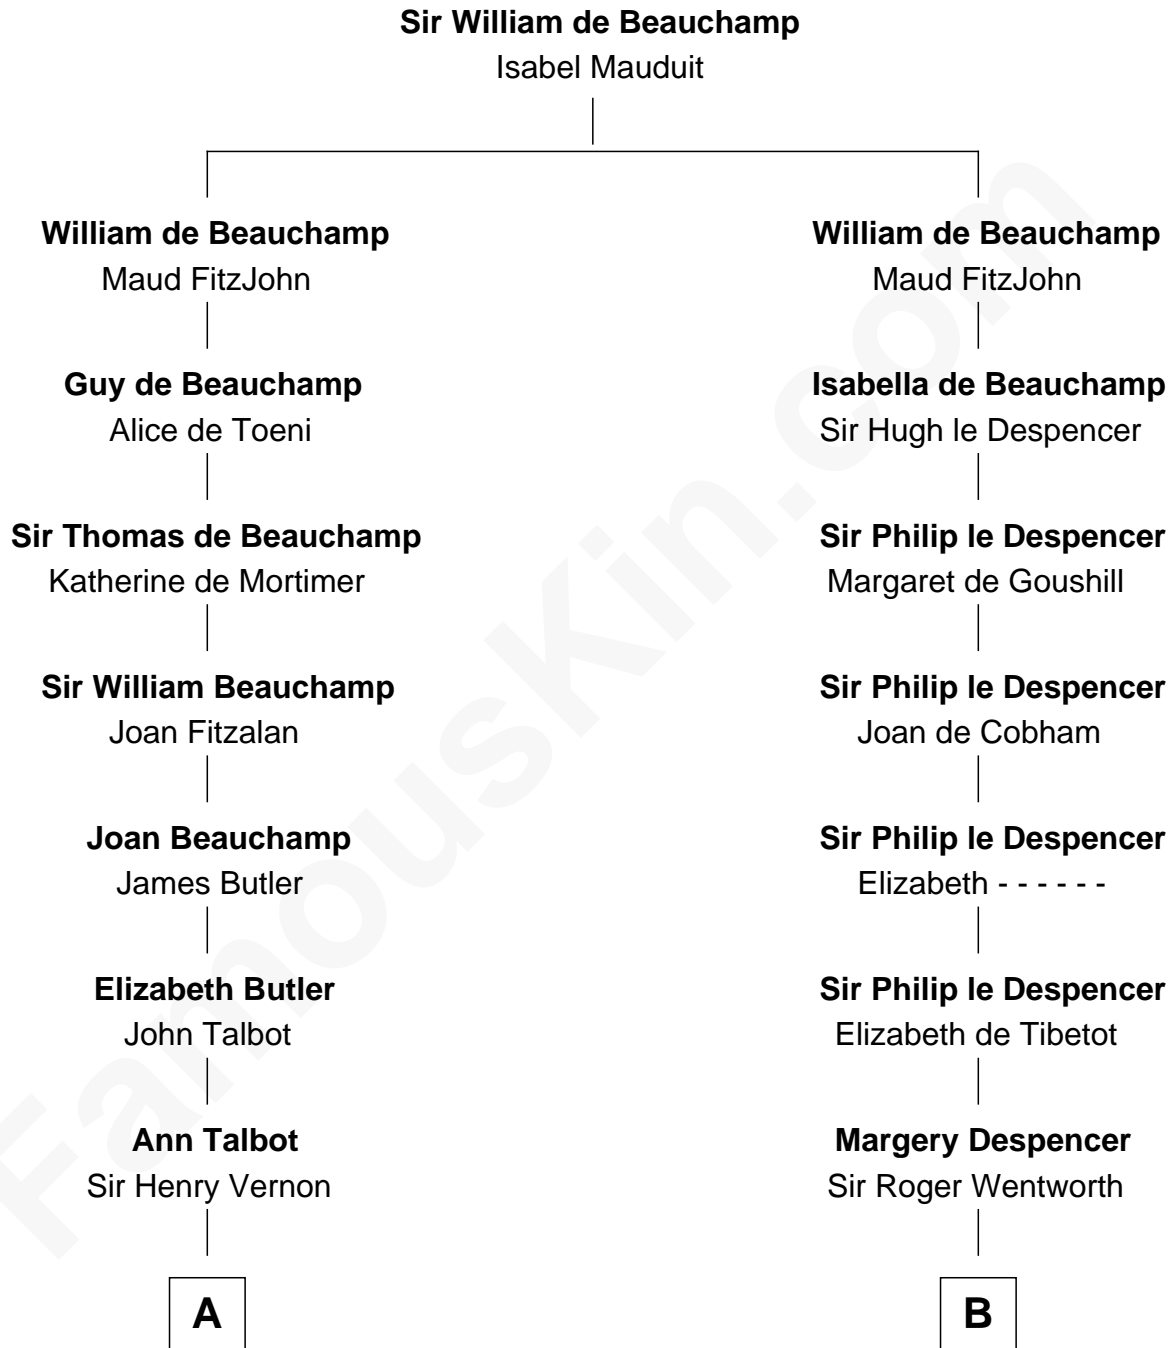

FamousKin.com
Relationship Chart of
Melvyn Douglas
Movie Actor

14th cousin 6 times removed of

Rev. George Burroughs
Executed for Witchcraft, Salem 1692

C

—
Erskine Douglas

Sophia Garrett

—
Emma Jane Douglas

Col. George Taliaferro Shackelford

—
Lena Priscilla Shackelford

Edouard Gregory Hesselberg

—
Melvyn Douglas

Movie Actor

FamousKin.com