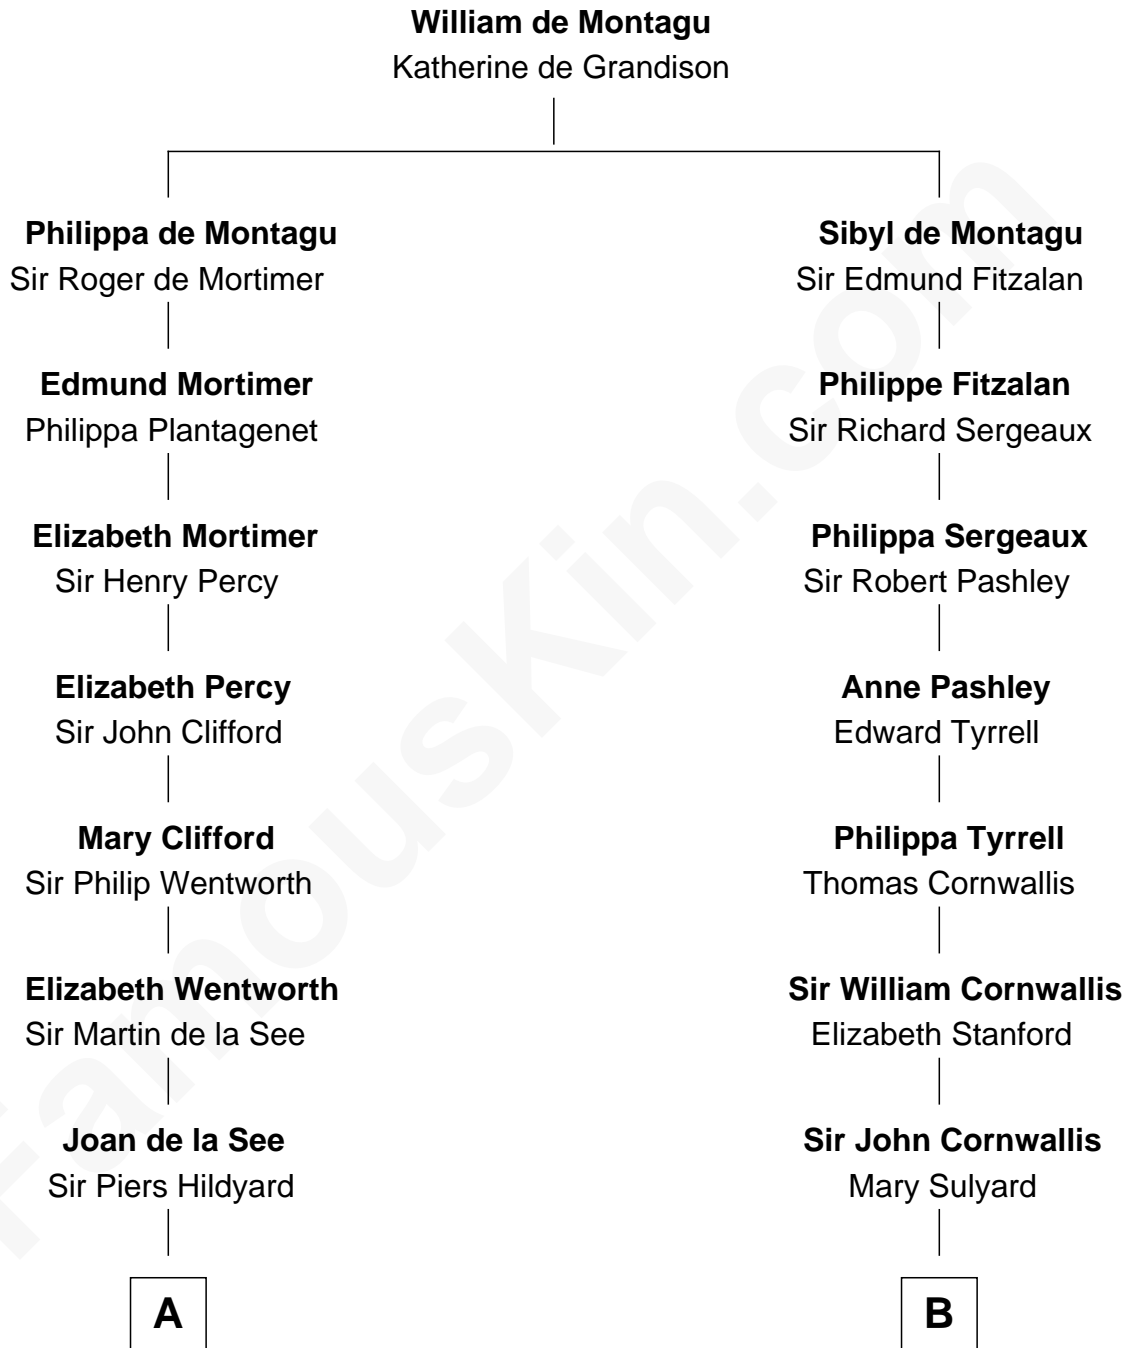

FamousKin.com
Relationship Chart of
Melvyn Douglas
Movie Actor

19th cousin 2 times removed of
Ben Ames Williams
Novelist and Short Story Author

C

Nancy Thomson
Thomas Johnson Garrett

Sophia Garrett
Erskine Douglas

Emma Jane Douglas
Col. George Taliaferro Shackelford

Lena Priscilla Shackelford
Edouard Gregory Hesselberg

Melvyn Douglas
Movie Actor

D

Sarah Jane Longstreet
Charles Bingley Ames

Sarah Marshall Ames
Daniel Webster Williams