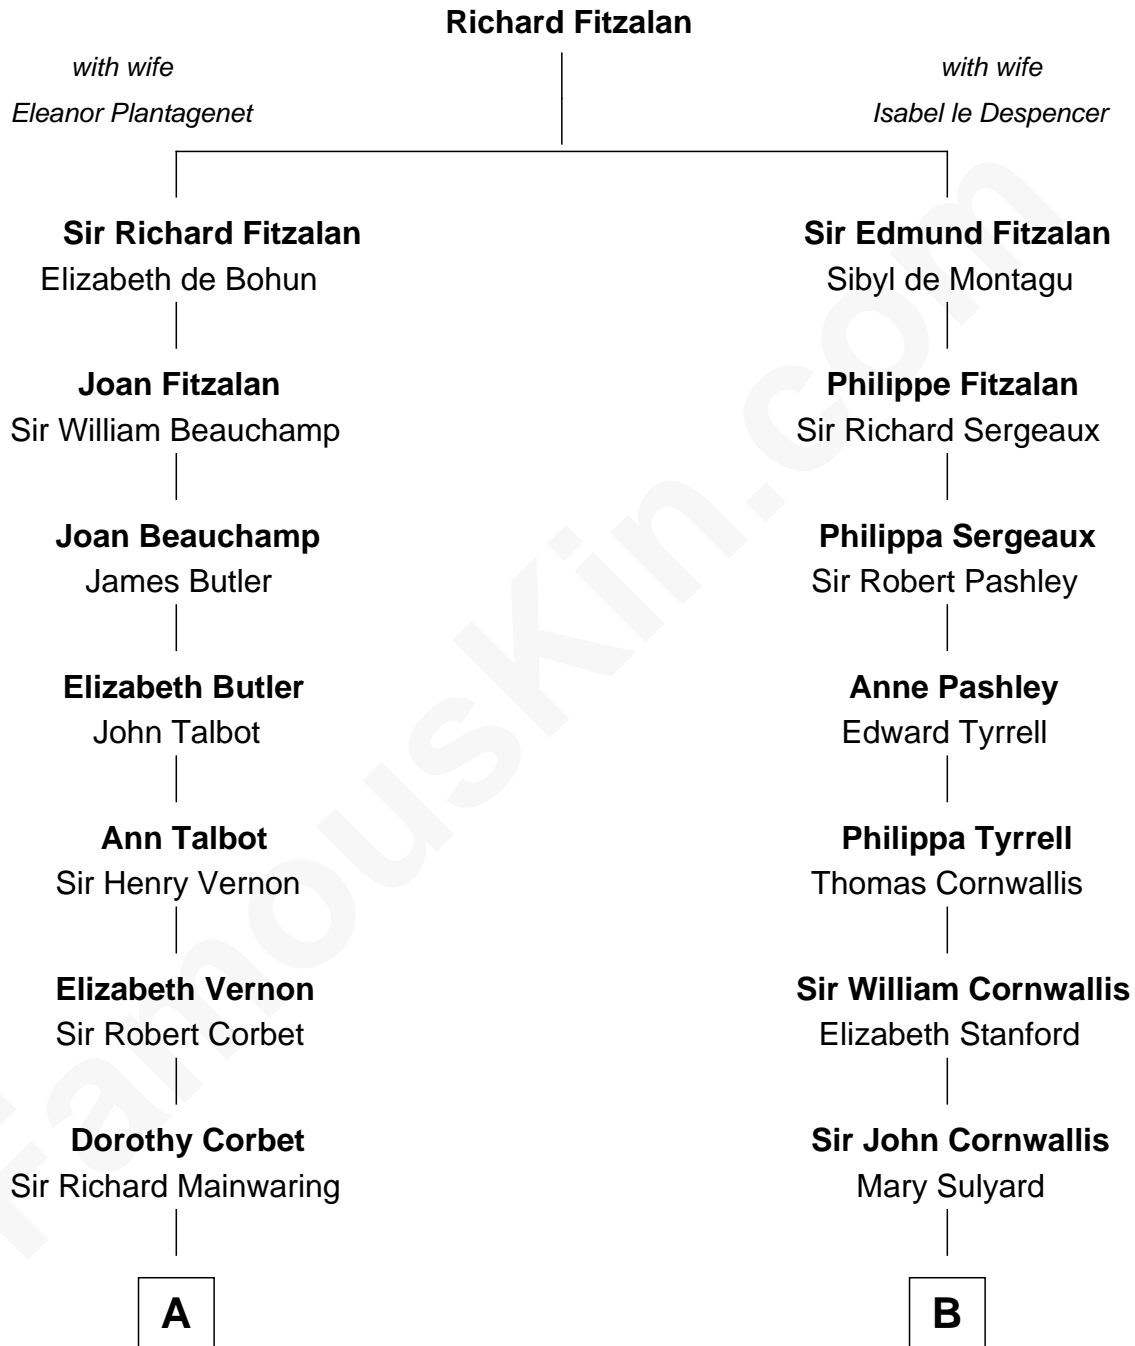

FamousKin.com

Relationship Chart of

Melvyn Douglas

Movie Actor

18th cousin 1 time removed of

Ben Ames Williams
Novelist and Short Story Author

C

Lena Priscilla Shackelford
Edouard Gregory Hesselberg