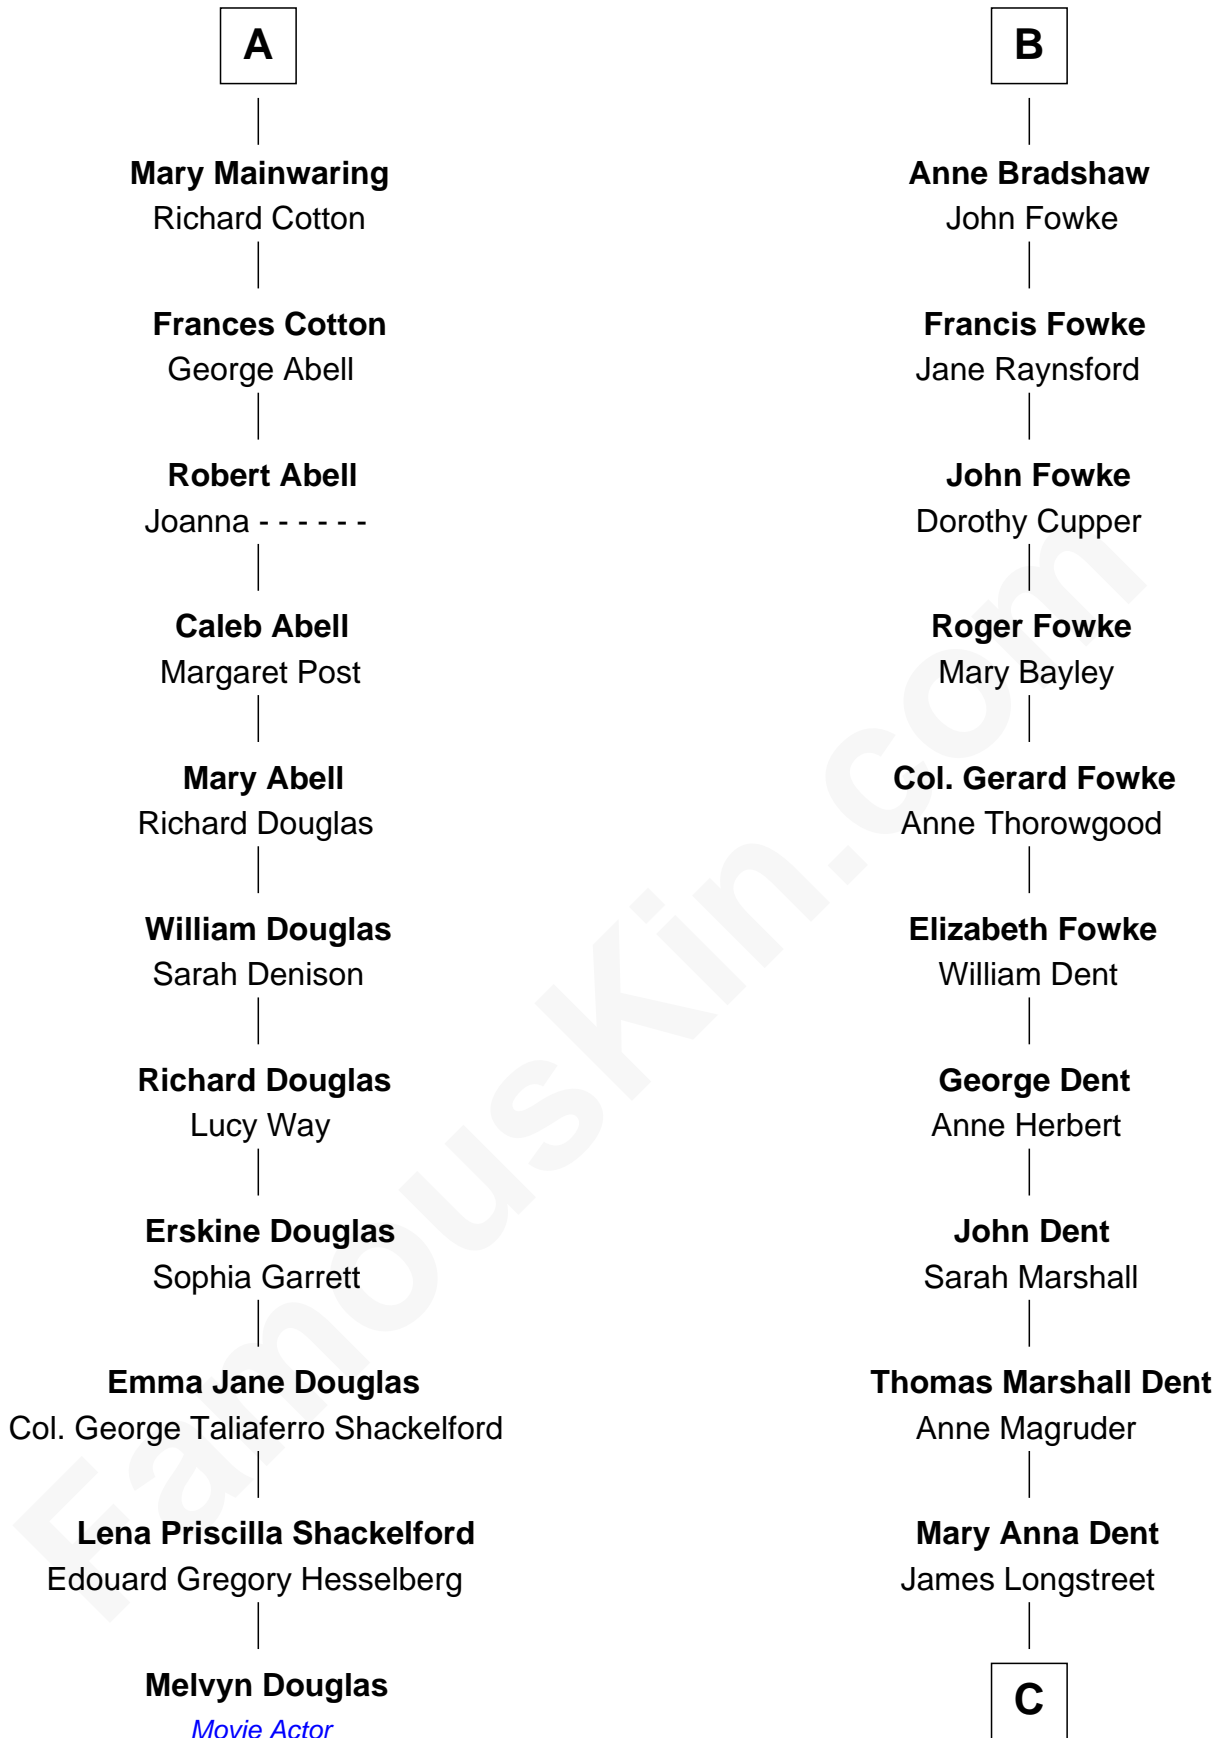

FamousKin.com
Relationship Chart of
Melvyn Douglas
Movie Actor

17th cousin 2 times removed of
Ben Ames Williams
Novelist and Short Story Author

John de Welles
Maud de Roos

C

|
Sarah Jane Longstreet

Charles Bingley Ames