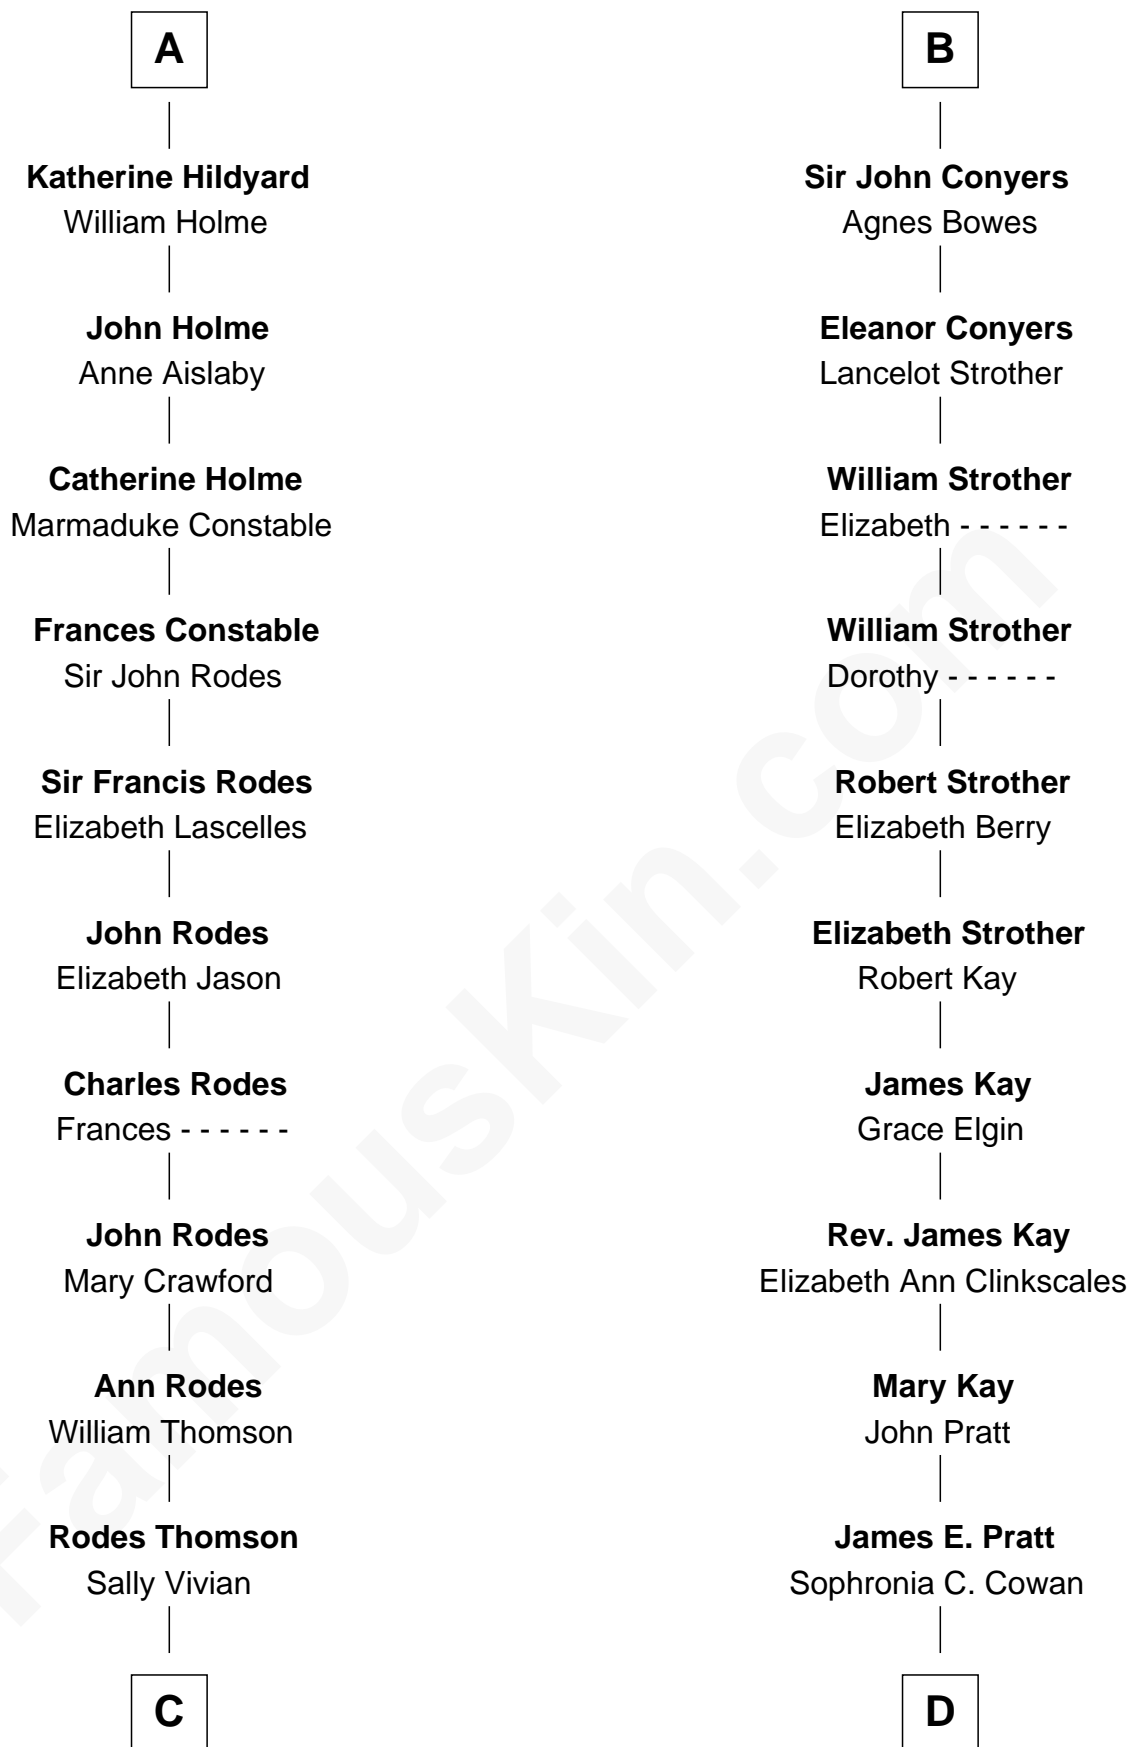

FamousKin.com
Relationship Chart of
Melvyn Douglas
Movie Actor

19th cousin 2 times removed of
Jimmy Carter
39th U.S. President

Edward III, King of England
 Philippa of Hainault

C

Nancy Thomson
Thomas Johnson Garrett

Sophia Garrett
Erskine Douglas

Emma Jane Douglas
Col. George Taliaferro Shackelford

Lena Priscilla Shackelford
Edouard Gregory Hesselberg

Melvyn Douglas
Movie Actor

D

Nina Pratt
William Archibald Carter

Earl Carter
Lillian Gordy