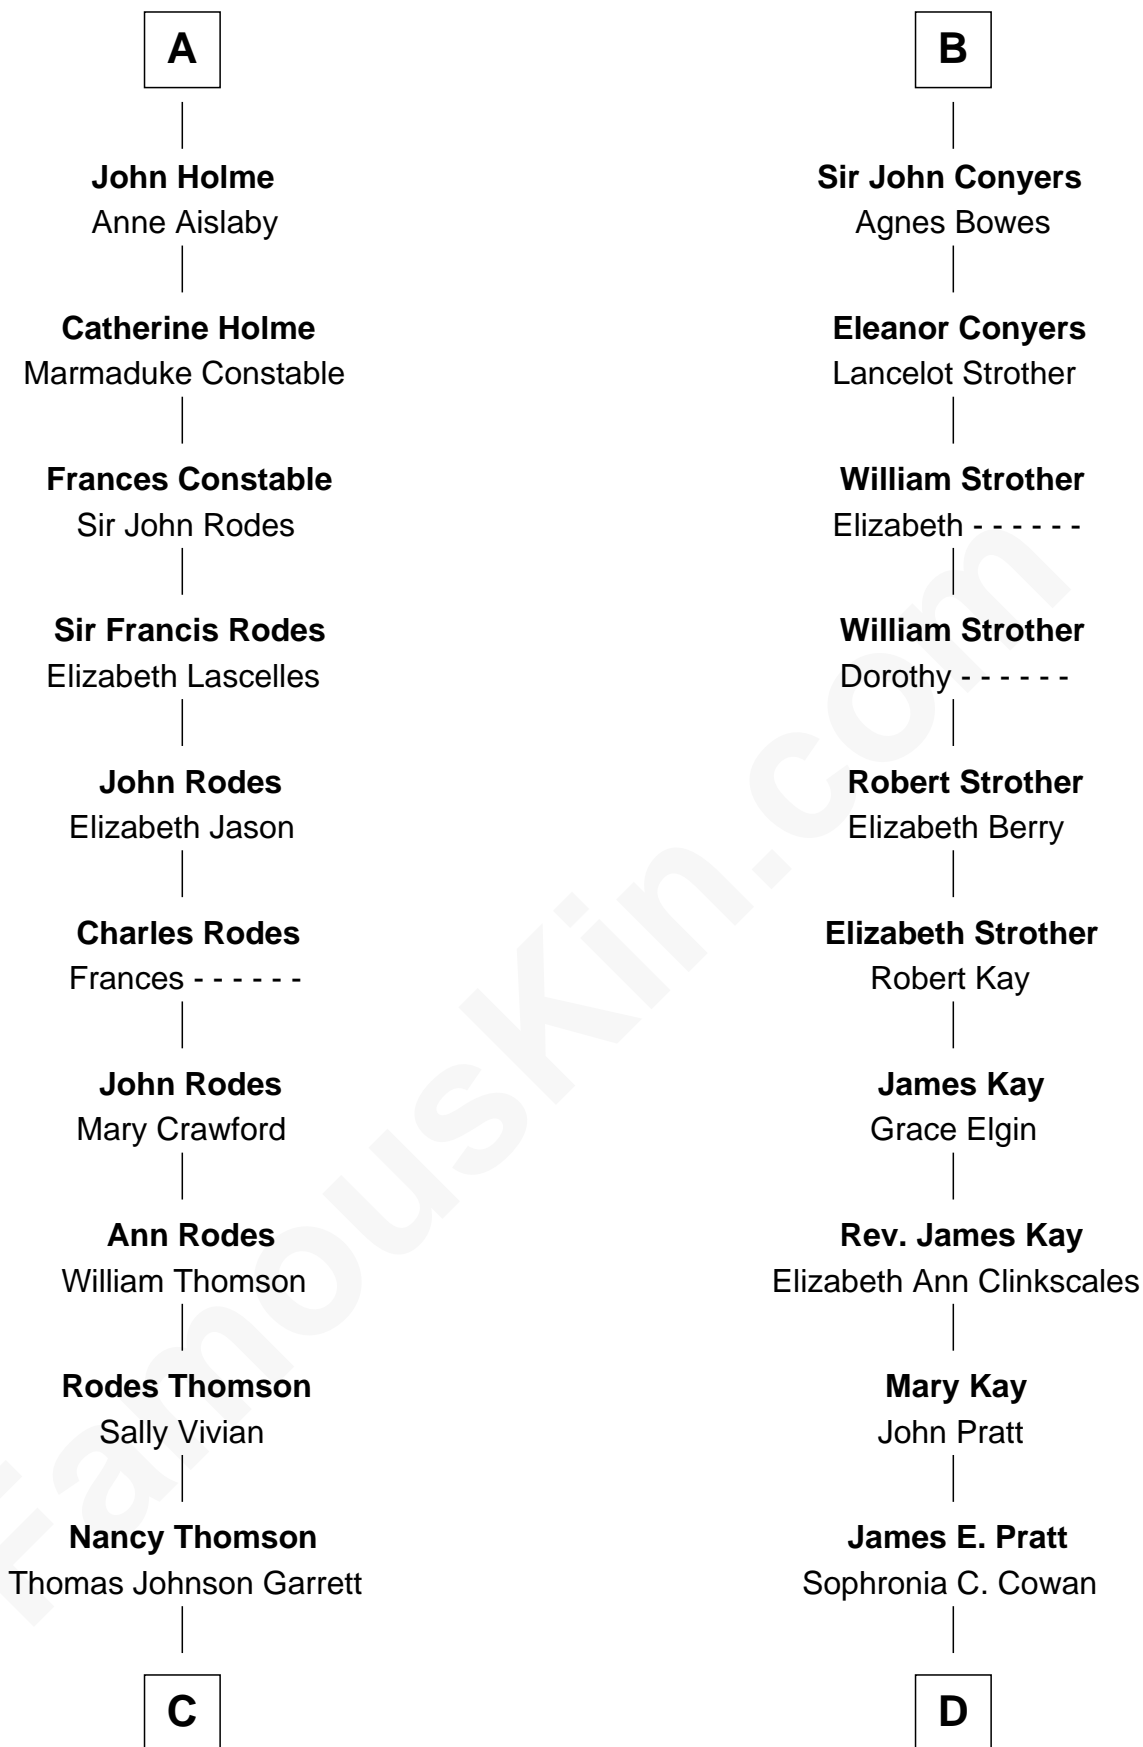

FamousKin.com Relationship Chart of

Melvyn Douglas

Movie Actor

19th cousin 1 time removed of

Jimmy Carter

39th U.S. President

Sir Ralph de Neville

Alice de Audley

Maude de Percy

Sir Ralph Neville

Joan Beaufort

George Neville

Elizabeth Beauchamp

Sir Henry Neville

Joan Bouchier

Sir Richard Neville

Anne Stafford

Dorothy Neville

Sir John Dawney

Anne Dawney

Sir George Conyers

B

C

Sophia Garrett
Erskine Douglas

Emma Jane Douglas
Col. George Taliaferro Shackelford

Lena Priscilla Shackelford
Edouard Gregory Hesselberg

Melvyn Douglas
Movie Actor

D

Nina Pratt
William Archibald Carter

Earl Carter
Lillian Gordy

Jimmy Carter
39th U.S. President