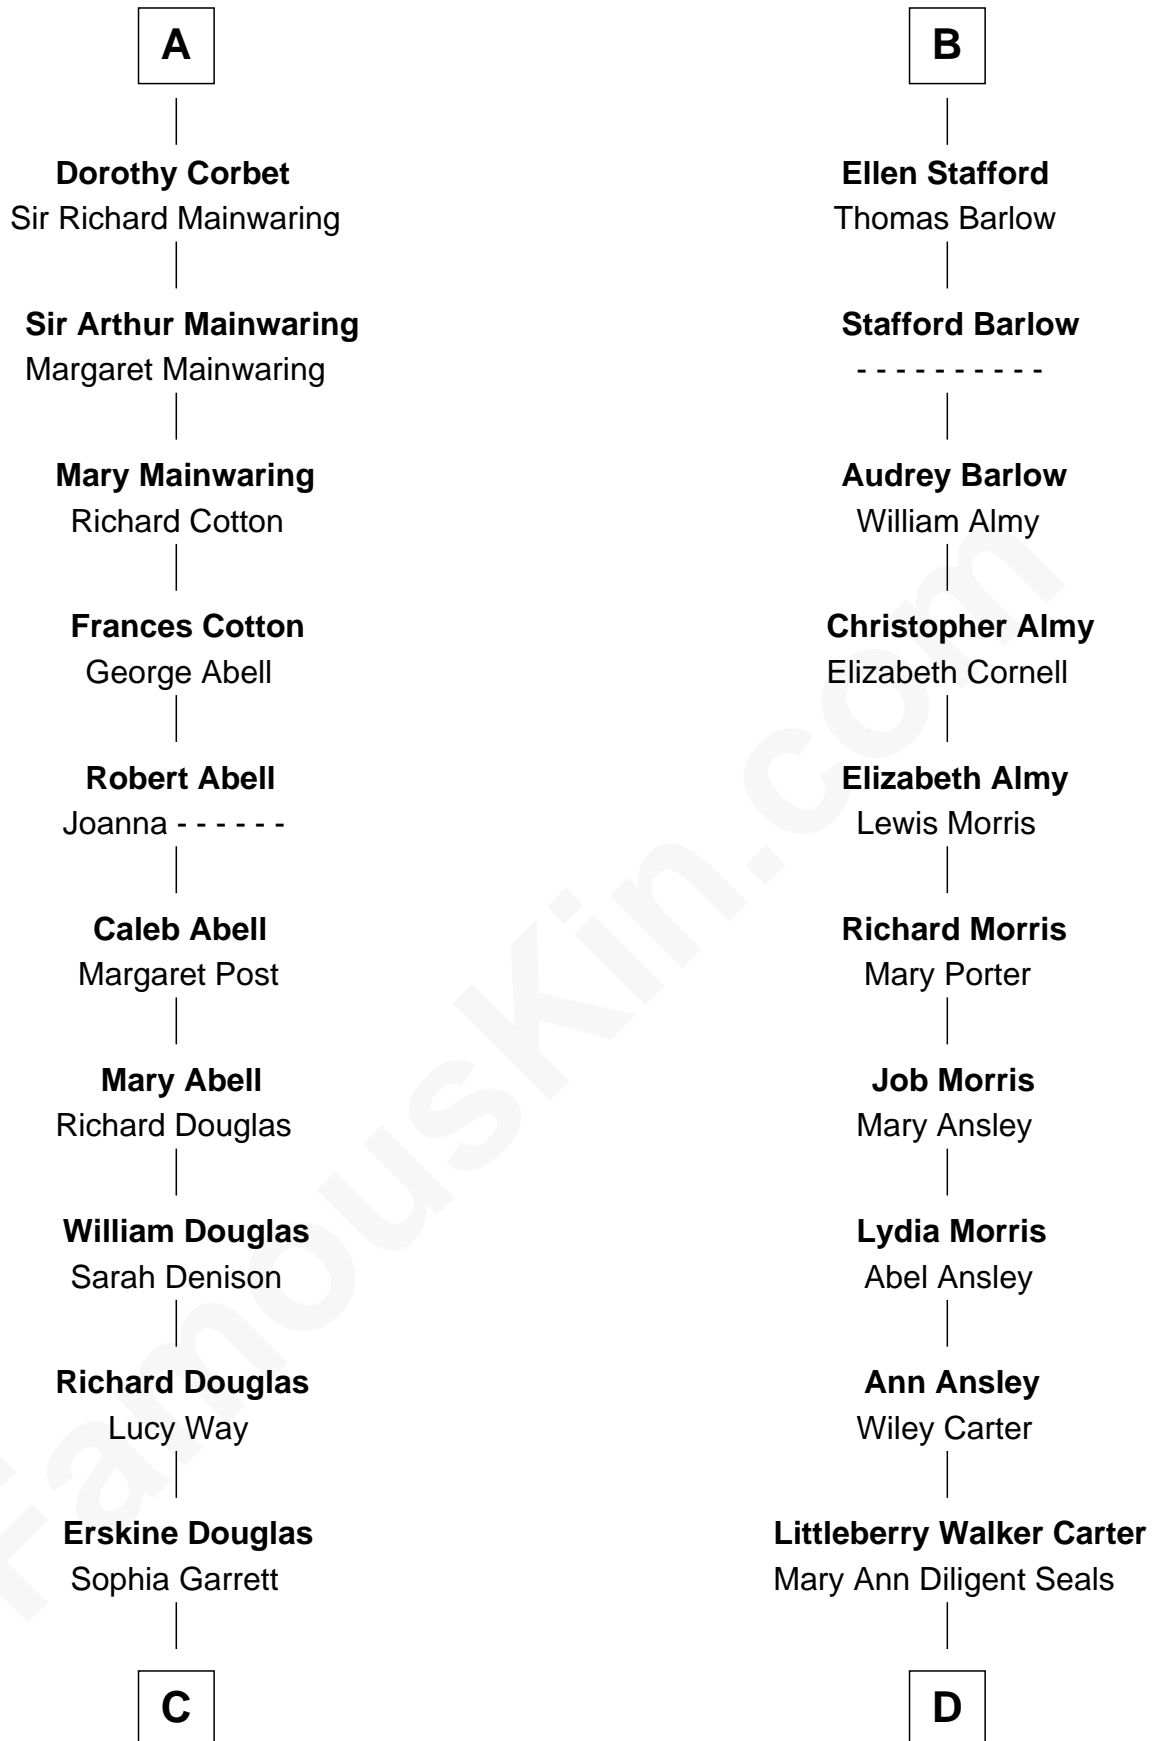

Eleanor Aylesbury

Anne Ferrers

Sir Walter Devereux

Humphrey Stafford

Katherine Fray

Elizabeth Devereux

Sir Richard Corbet

Sir Humphrey Stafford

Margaret Fogge

Sir Robert Corbet

Elizabeth Vernon

Sir Humphrey Stafford

Margaret Tame

A

B

C

Emma Jane Douglas
Col. George Taliaferro Shackelford

Lena Priscilla Shackelford
Edouard Gregory Hesselberg

Melvyn Douglas
Movie Actor

D

William Archibald Carter
Nina Pratt

Earl Carter
Lillian Gordy

Jimmy Carter
39th U.S. President