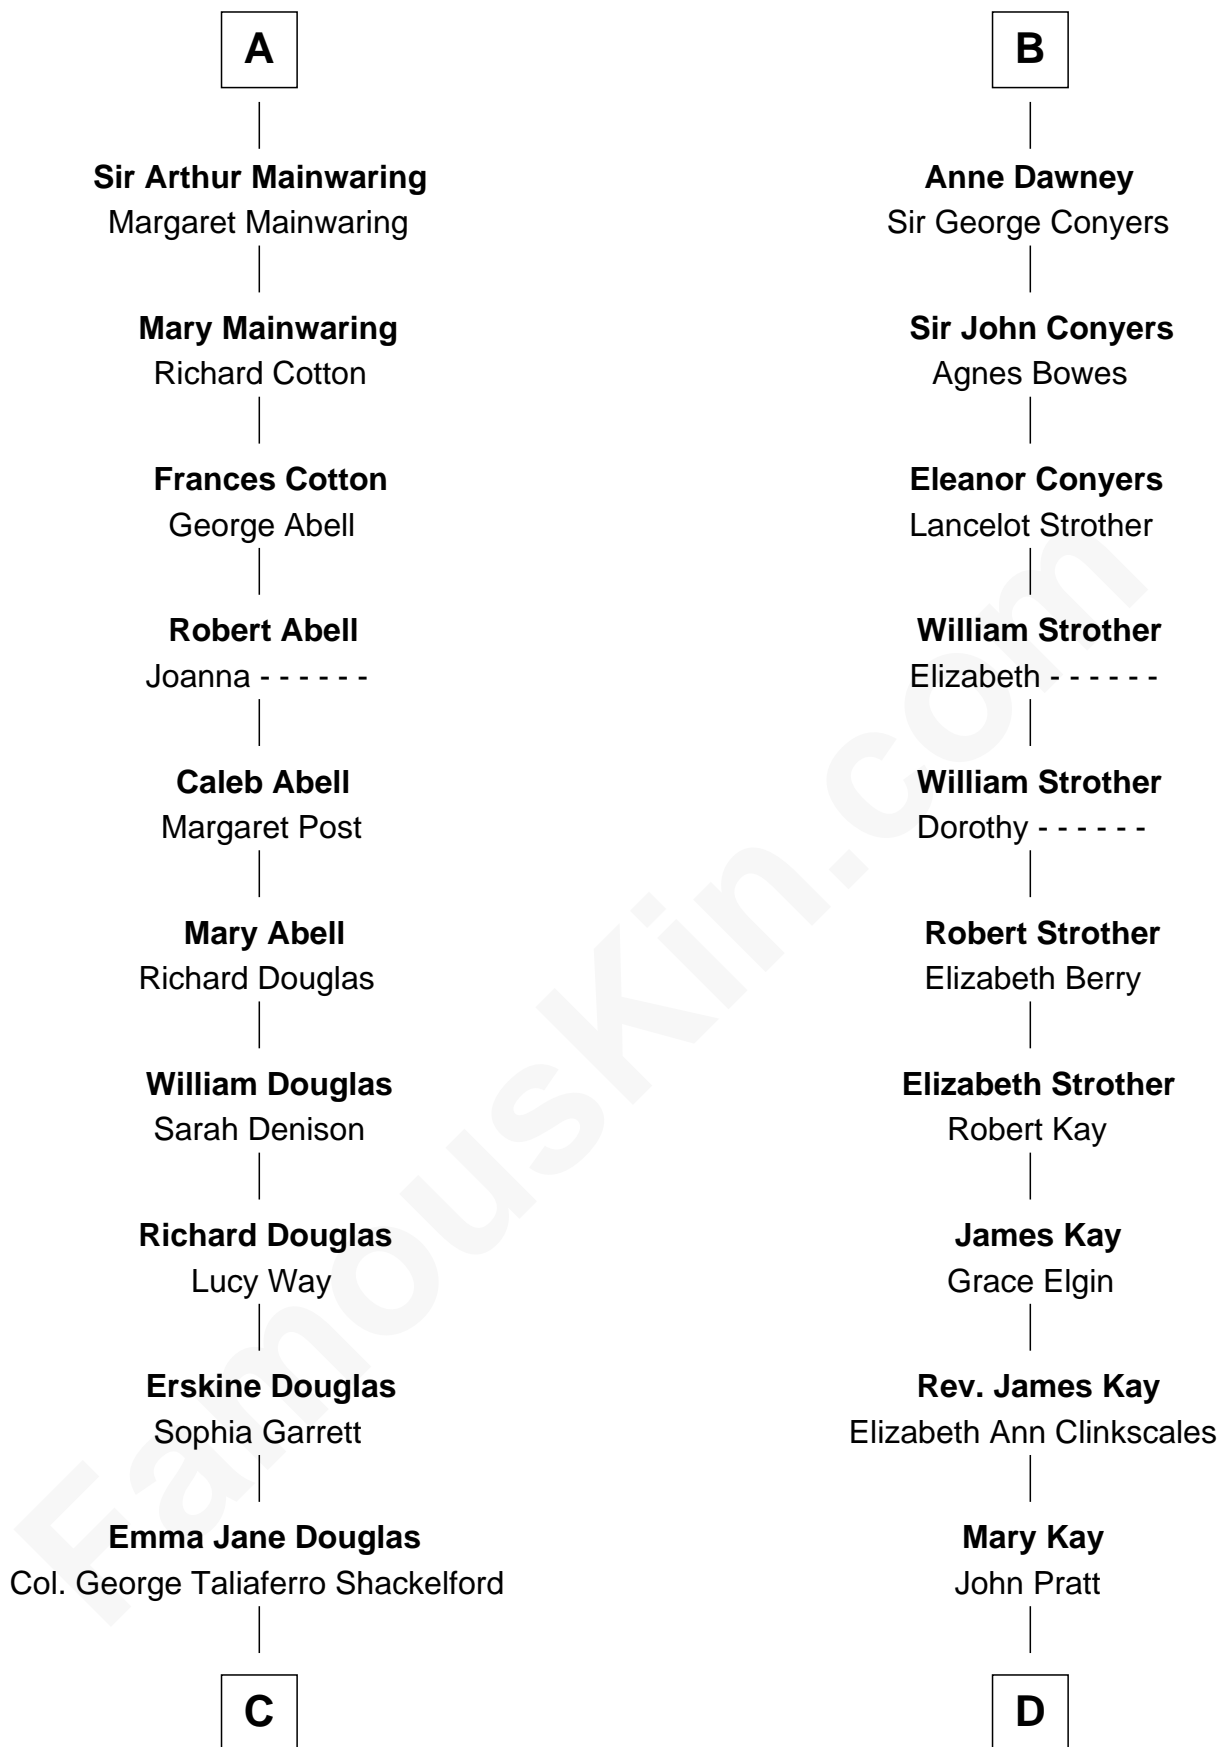

FamousKin.com
Relationship Chart of
Melvyn Douglas
Movie Actor

18th cousin 2 times removed of
Jimmy Carter
39th U.S. President

C

Lena Priscilla Shackelford
Edouard Gregory Hesselberg

Melvyn Douglas
Movie Actor

D

James E. Pratt
Sophronia C. Cowan

Nina Pratt
William Archibald Carter

Earl Carter
Lillian Gordy

Jimmy Carter
39th U.S. President

FamousKin.com