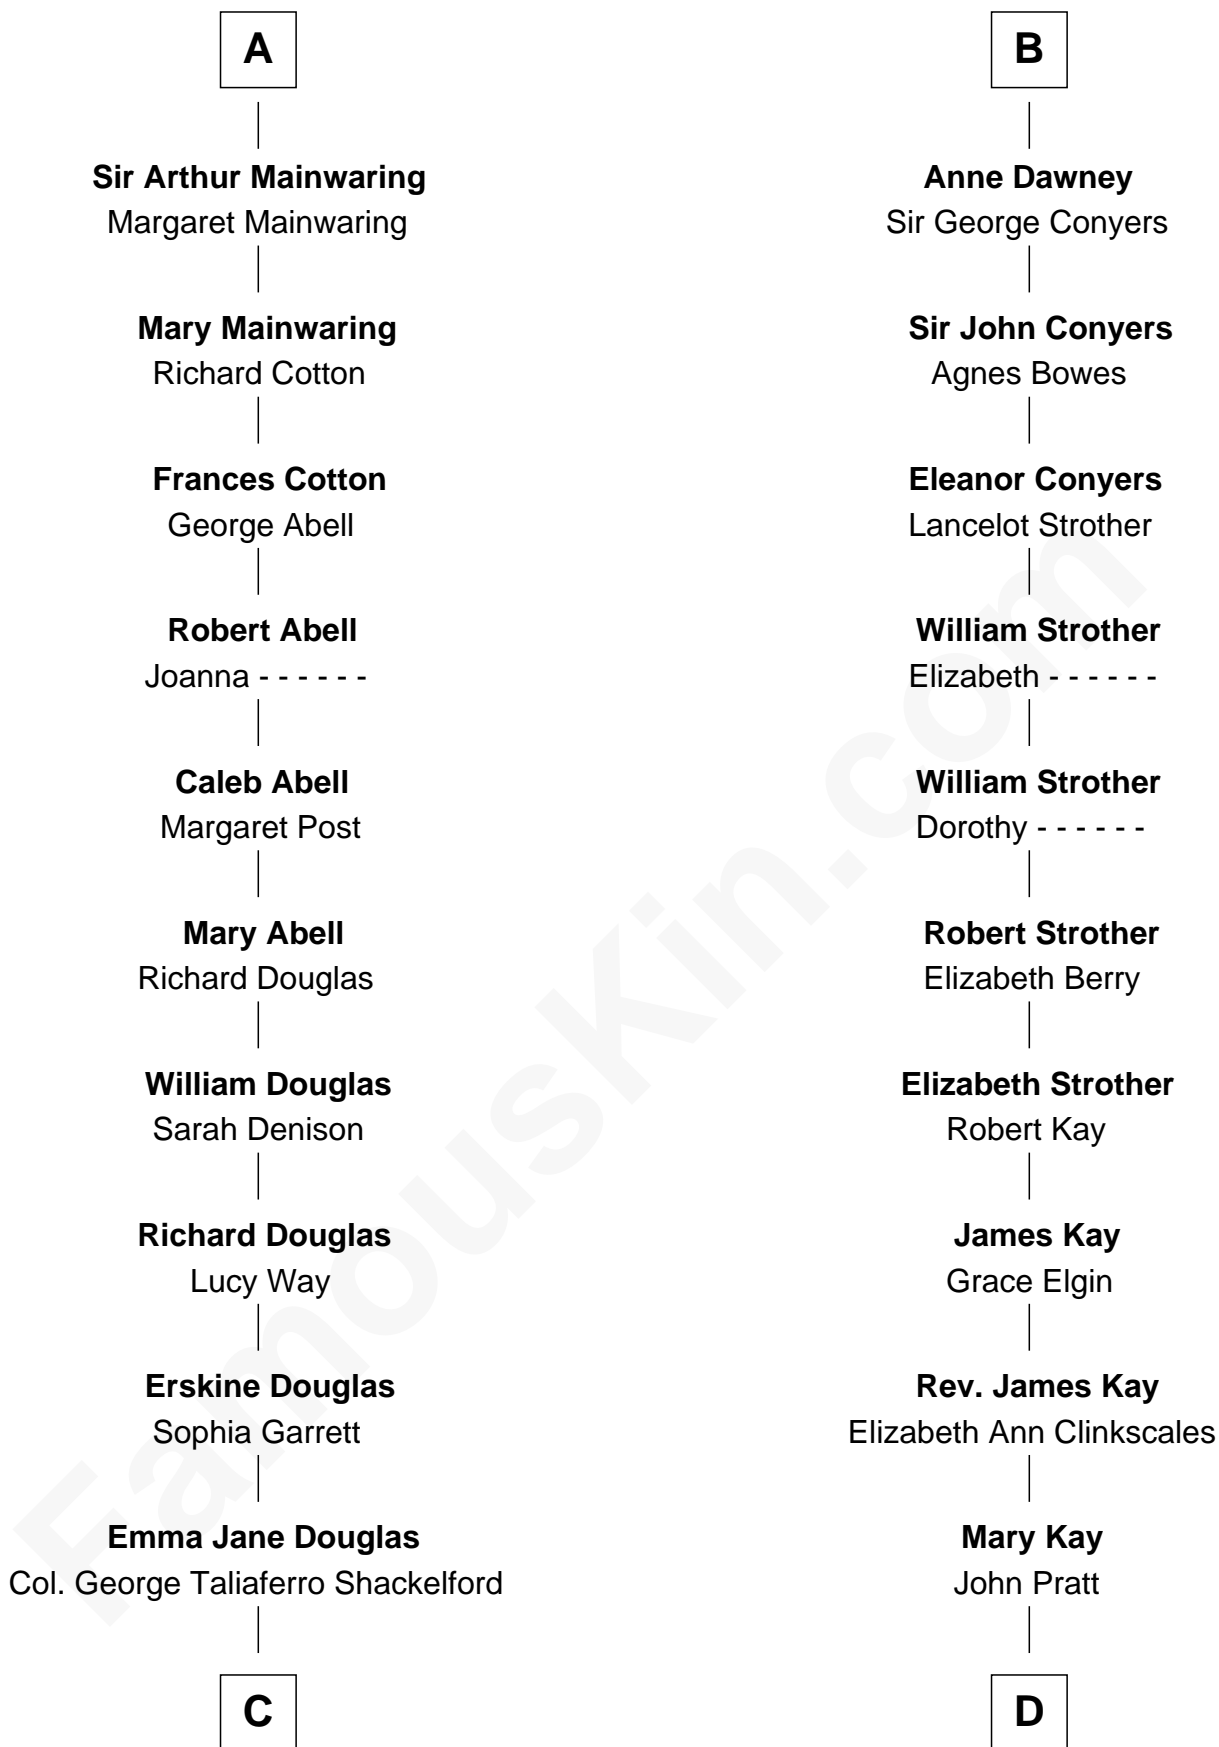

FamousKin.com
Relationship Chart of
Melvyn Douglas
Movie Actor

18th cousin 2 times removed of
Jimmy Carter
39th U.S. President

C

Lena Priscilla Shackelford
Edouard Gregory Hesselberg

Melvyn Douglas
Movie Actor

D

James E. Pratt
Sophronia C. Cowan

Nina Pratt
William Archibald Carter

Earl Carter
Lillian Gordy

Jimmy Carter
39th U.S. President

FamousKin.com