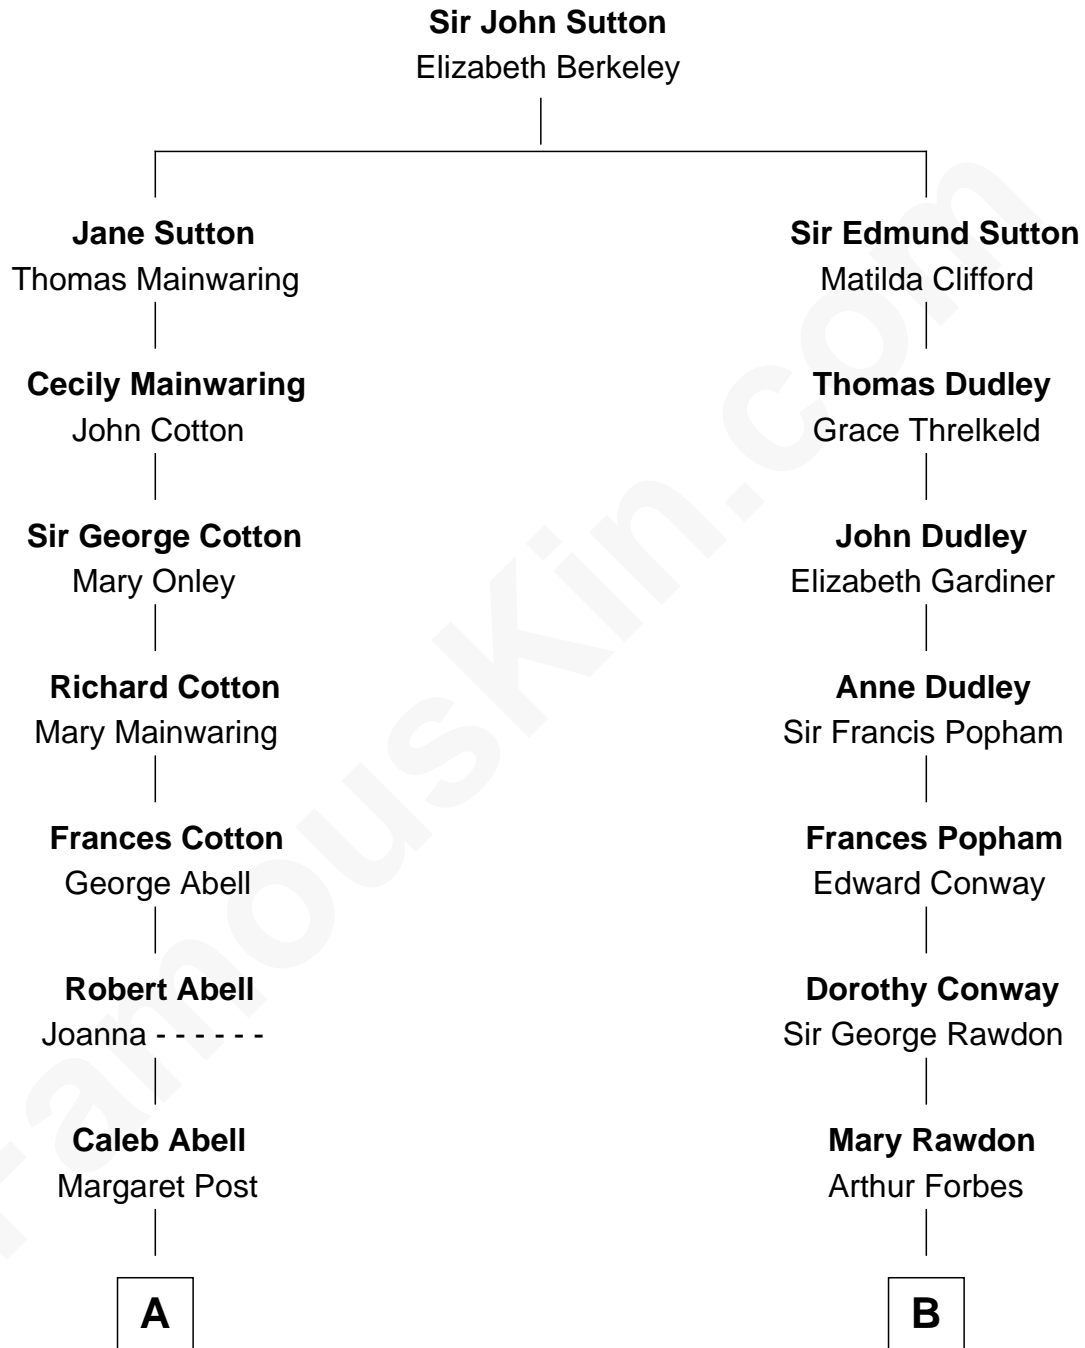

FamousKin.com
Relationship Chart of
Melvyn Douglas
Movie Actor

13th cousin 1 time removed of

Sir Winston Churchill
Prime Minister of the United Kingdom

A

Mary Abell

Richard Douglas

William Douglas

Sarah Denison

Richard Douglas

Lucy Way

Erskine Douglas

Sophia Garrett

Emma Jane Douglas

Col. George Taliaferro Shackelford

Lena Priscilla Shackelford

Edouard Gregory Hesselberg