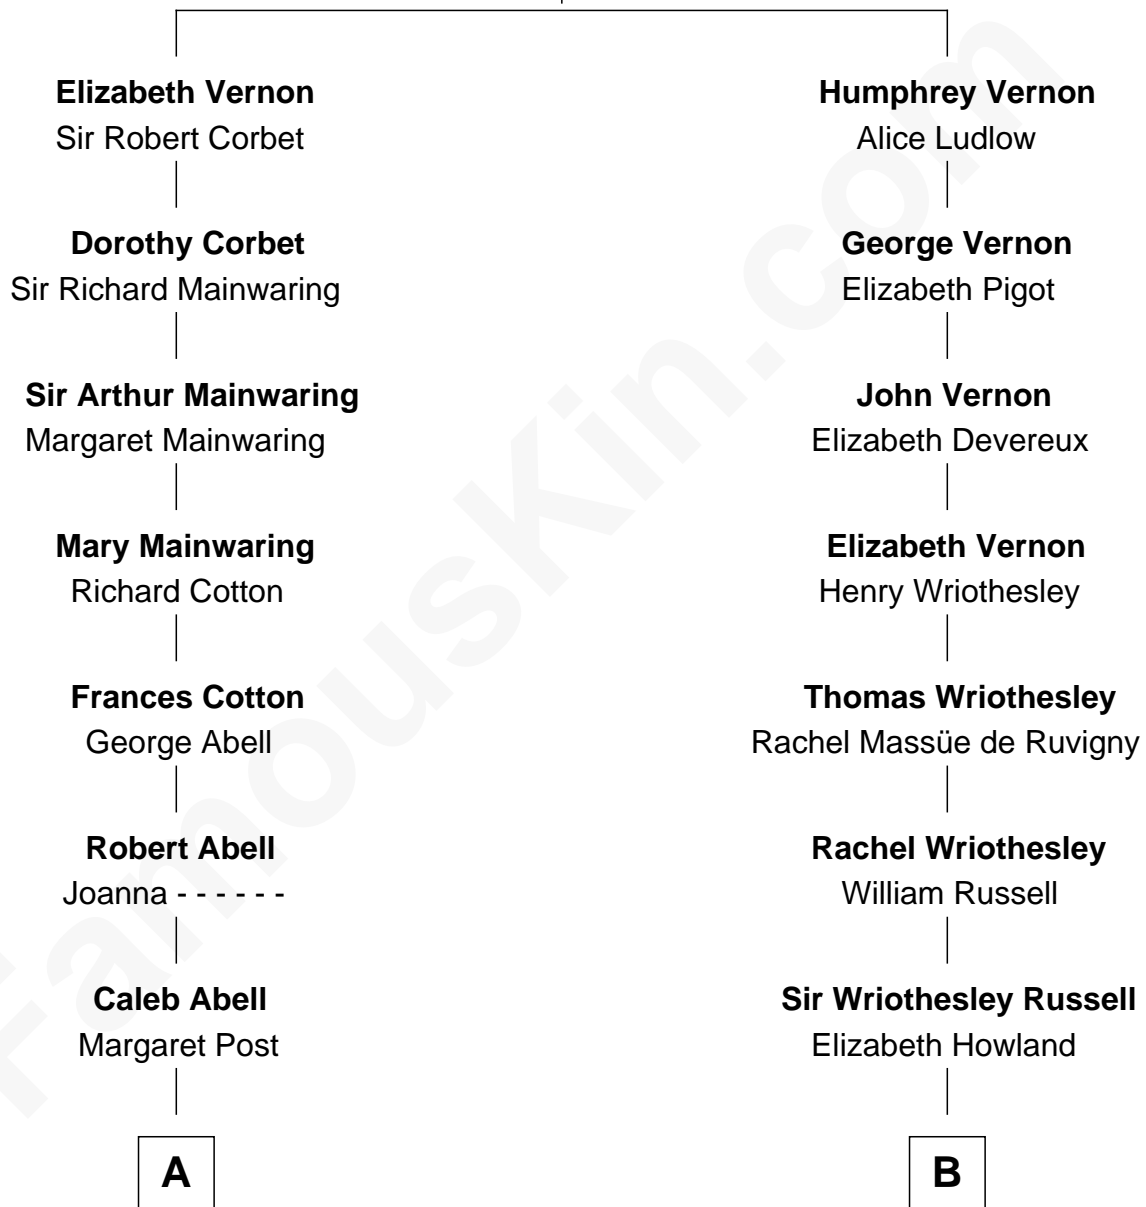

FamousKin.com Relationship Chart of

Melvyn Douglas

Movie Actor

13th cousin of

Sir Winston Churchill

Prime Minister of the United Kingdom

Sir Henry Vernon

Ann Talbot

A

Mary Abell

Richard Douglas

William Douglas

Sarah Denison

Richard Douglas

Lucy Way

Erskine Douglas