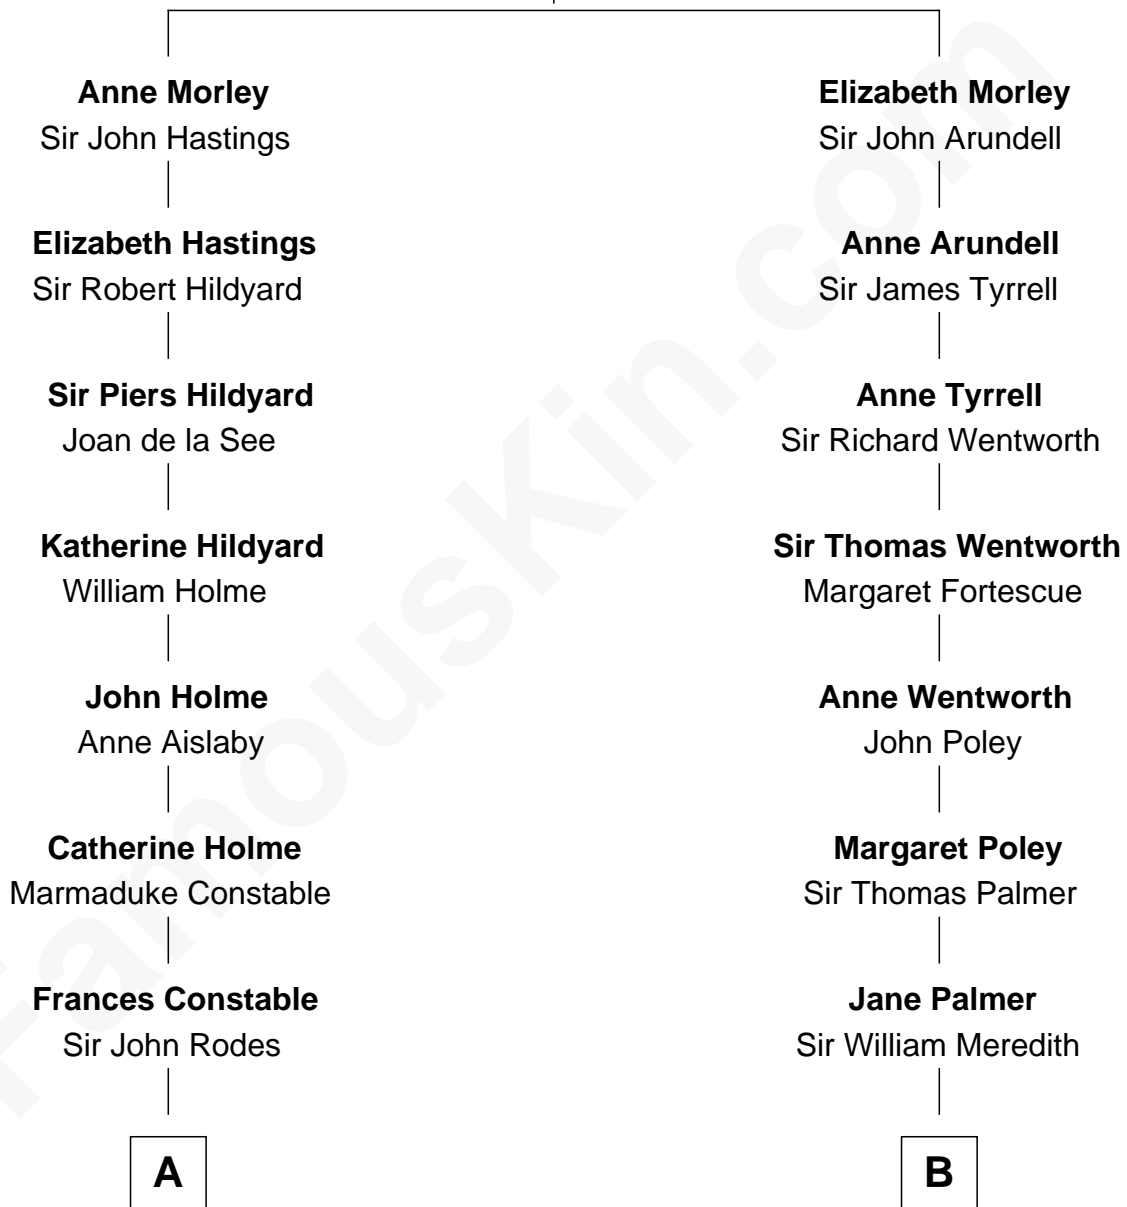

FamousKin.com
Relationship Chart of
Melvyn Douglas
Movie Actor

17th cousin 1 time removed of

Sir Winston Churchill
Prime Minister of the United Kingdom

Thomas Morley
 Isabel de la Pole

C

Randolph Henry Spencer-Churchill

Jeanette Jerome

Sir Winston Churchill

Prime Minister of the United Kingdom

FamousKin.com