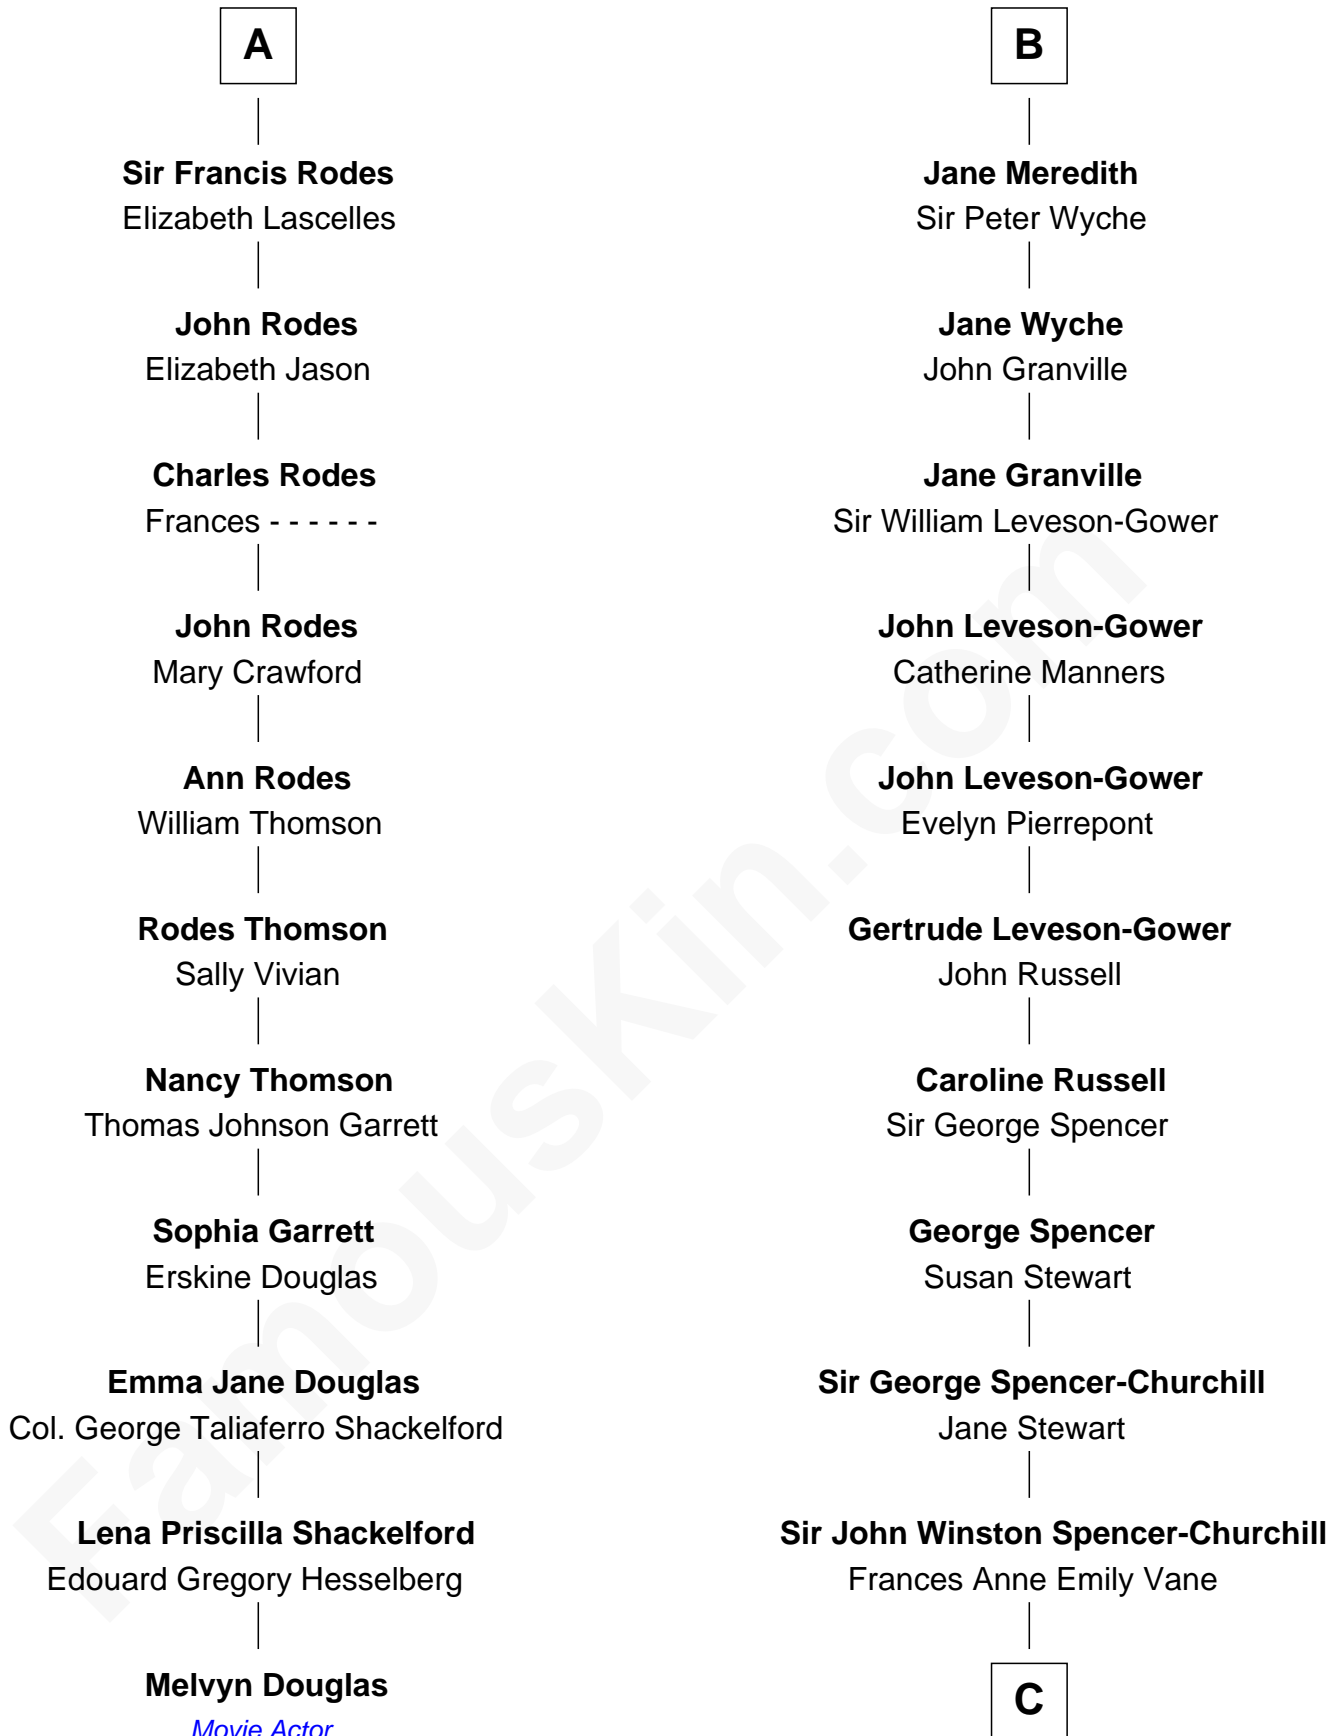

FamousKin.com
Relationship Chart of
Melvyn Douglas
Movie Actor

17th cousin 1 time removed of

Sir Winston Churchill
Prime Minister of the United Kingdom

Thomas Morley
 Isabel de la Pole

C

Randolph Henry Spencer-Churchill