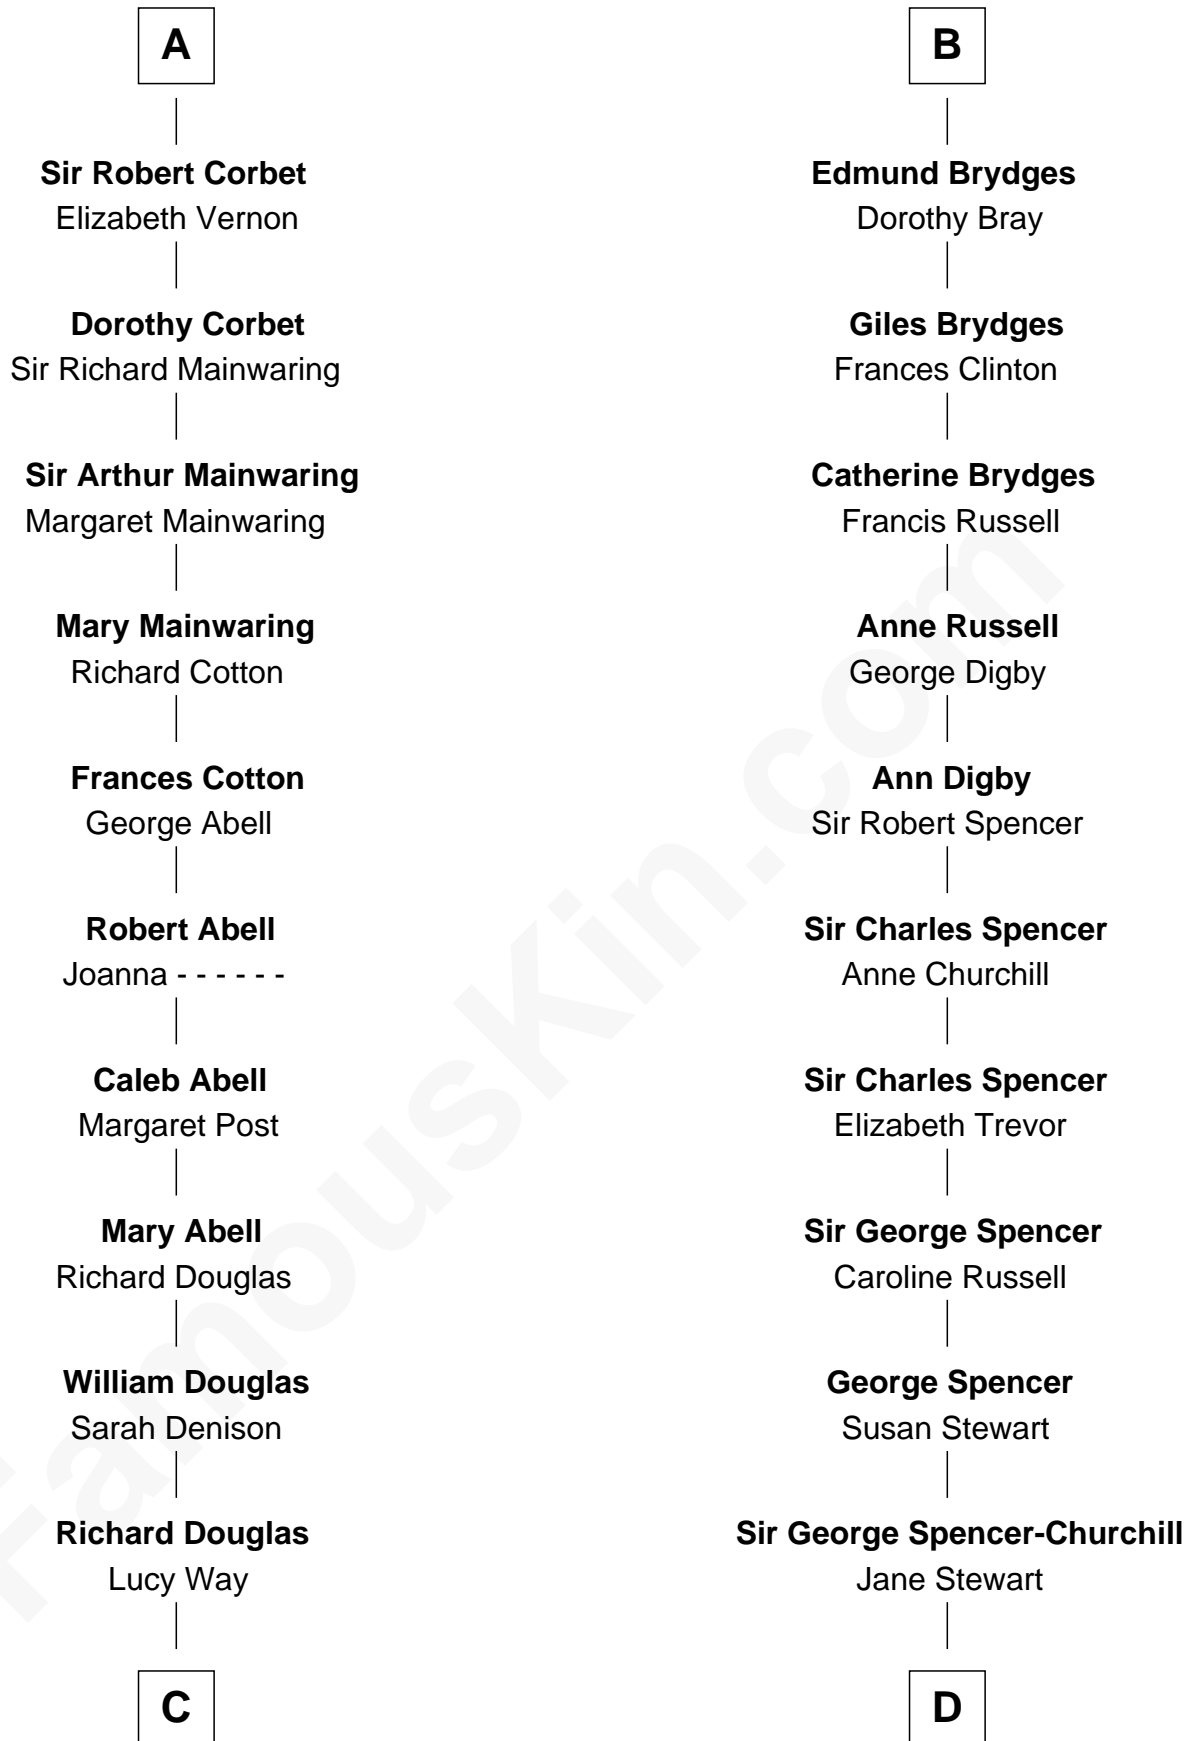

**FamousKin.com**  
**Relationship Chart of**  
**Melvyn Douglas**  
*Movie Actor*

19th cousin 1 time removed of

**Sir Winston Churchill**  
*Prime Minister of the United Kingdom*

**C**

**Erskine Douglas**

Sophia Garrett

**Emma Jane Douglas**

Col. George Taliaferro Shackelford

**Lena Priscilla Shackelford**

Edouard Gregory Hesselberg

**Melvyn Douglas**

*Movie Actor*

**D**