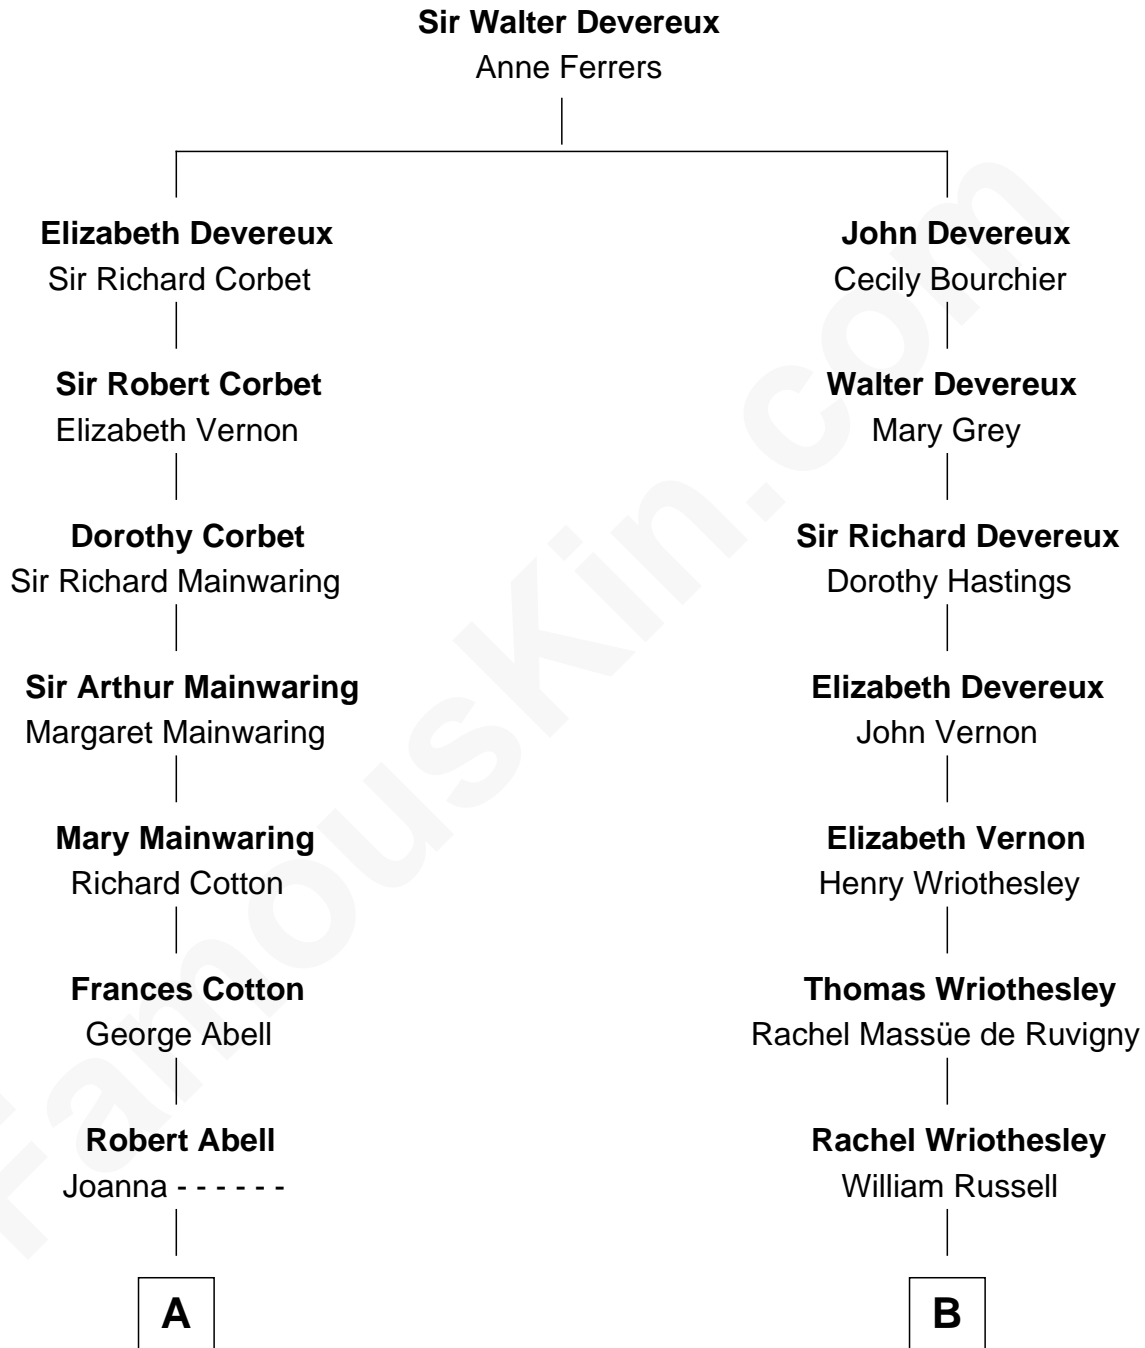

FamousKin.com Relationship Chart of

Melvyn Douglas

Movie Actor

14th cousin of

Sir Winston Churchill

Prime Minister of the United Kingdom

A

Caleb Abell
Margaret Post

Mary Abell
Richard Douglas

William Douglas
Sarah Denison

Richard Douglas
Lucy Way

Erskine Douglas
Sophia Garrett

Emma Jane Douglas
Col. George Taliaferro Shackelford

Lena Priscilla Shackelford
Edouard Gregory Hesselberg